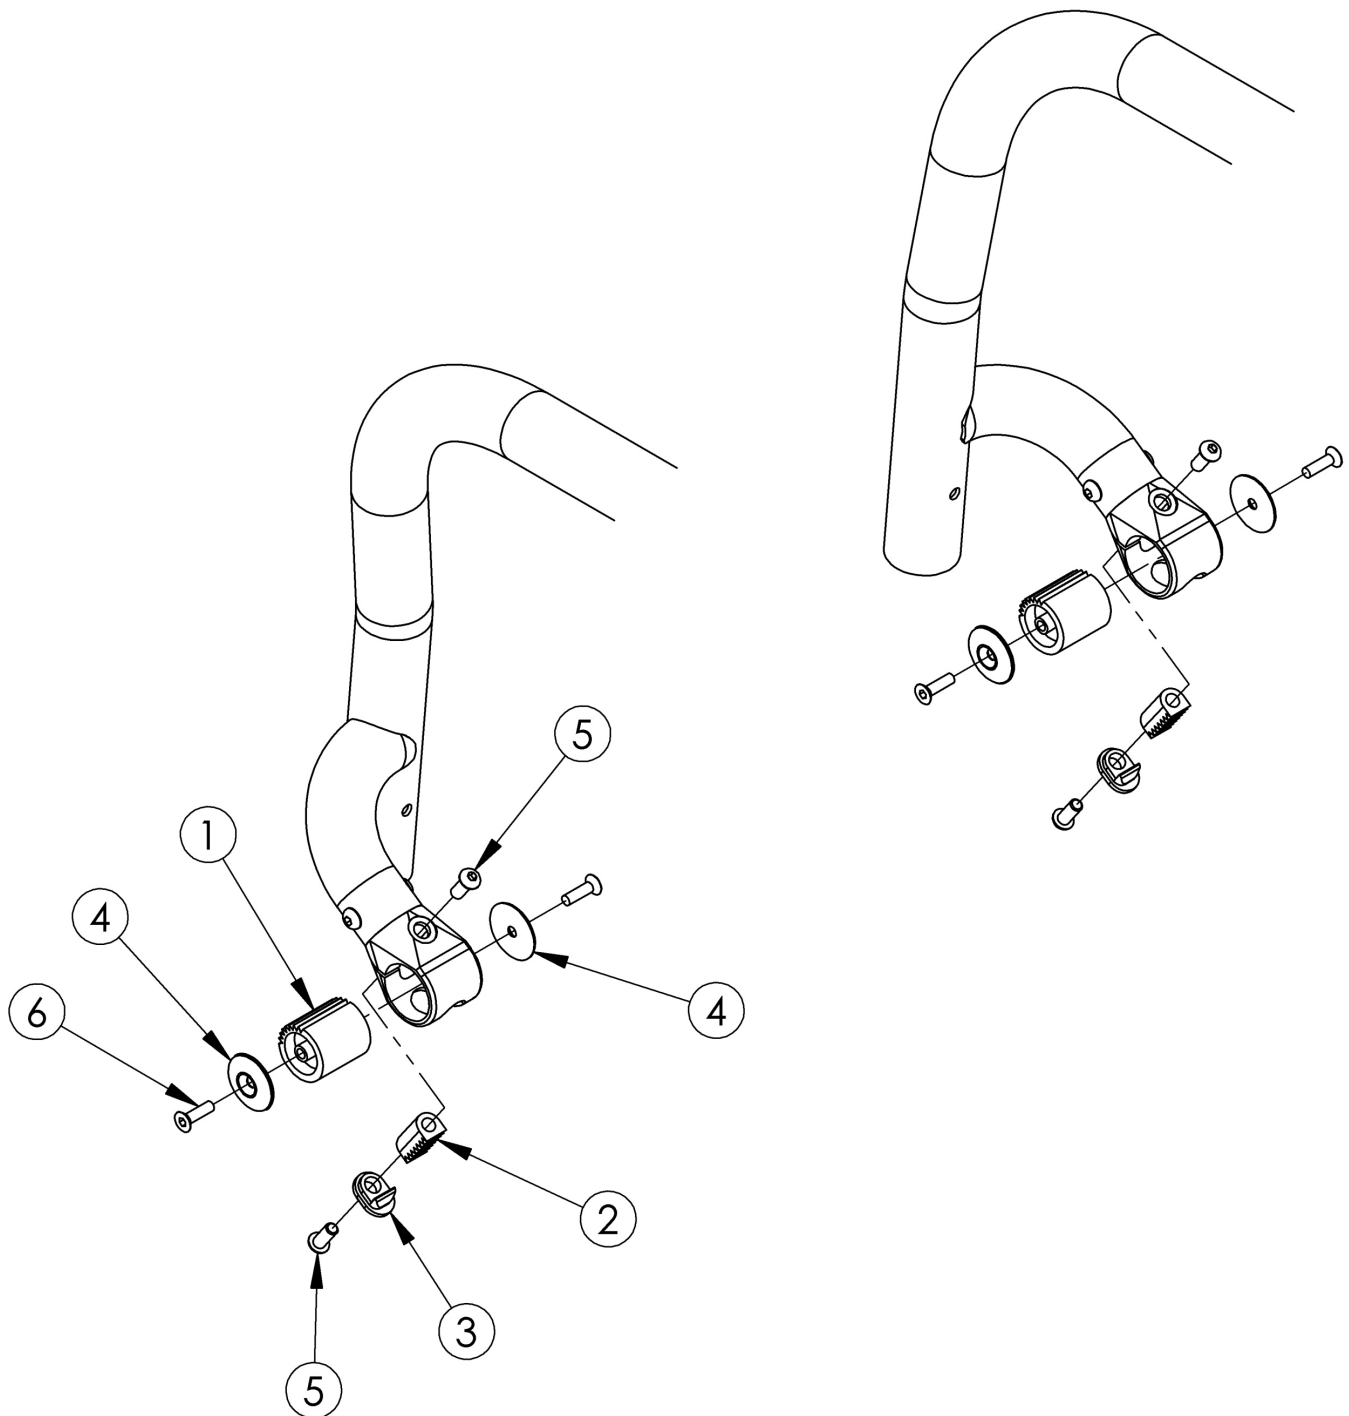

Discontinued Rogue Caster Mount

This Rogue Caster Mount is discontinued. Please contact Customer Service for more information.

Item Number	Part Number	Description	Quantity	Retail
1	000964	Caster Mount Pinion Steel RG	1	\$61.34

Item Number	Part Number	Description	Quantity	Retail
2	000933	Caster Adjust CG RG	1	\$25.76
3	000934	Pinion Housing Bolt Plate RG	1	\$6.69
4	000932	Caster Pinion Cap RG	2	\$2.52
5	105037	M8x16 CLS10.9 ISO7380 BTN SHCS ENVRBLK W/PRE5	2	\$1.58
6	101715	M5 x 18 CLS10.9 DIN7991 FSHCS BLKZC	2	\$1.58