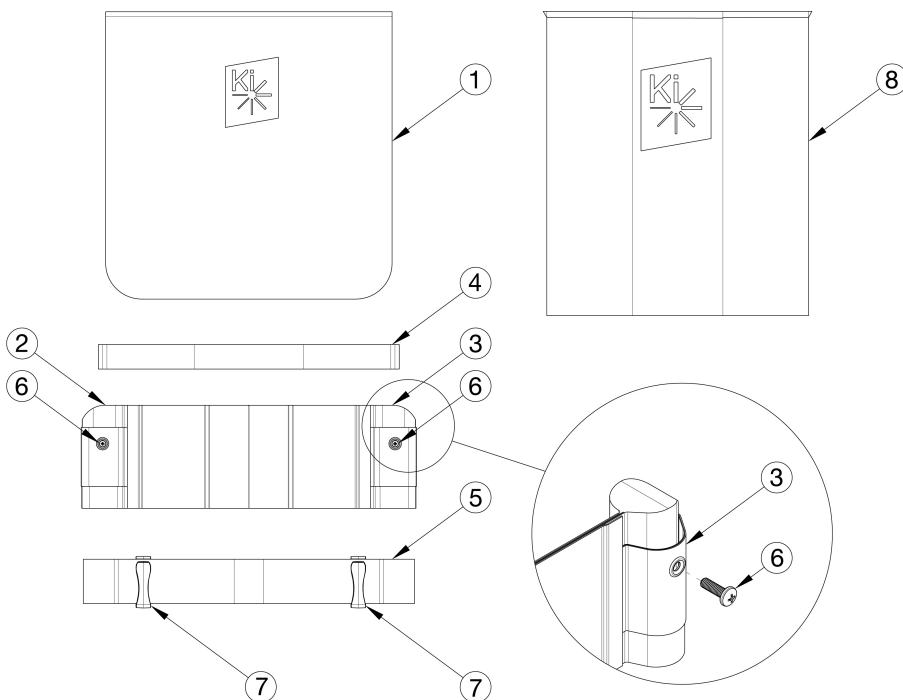

# Rigid Padded Velcro Adjustable Back Upholstery

Backrest Range and Height	Wings 10\"/>			
Short 11\"/>	003081 003086	003083 003088	002746 002749	1
Short 13\"/>	002857 002865	002859 002867	002861 002869	1
Medium 15\"/>	002857 002865	002859 002867	002861 002869	2
Medium 17\"/>	002857 002865	002859 002867	002861 002869	3
Tall 17\"/>	002857 002865	N/A	N/A	3
Tall 19\"/>	002857 002865	N/A	N/A	4
Tall 17-18\"/>	N/A	002875 002883	002877 002885	1
Tall 19\"/>	N/A	002875 002883	002877 002885	2
Tall 20\"/>	N/A	002875 002883	002877 002885	3

Assemblies contain the cover, amount of straps and d-rings used for the tallest height listed in the assembly. Attaching hardware is not included with the back upholstery assemblies. Tension Straps (4a-4f) are based on seat width and used with the combination of Fold Down Push Handle and Padded Velcro Adjustable Back Upholstery. Not available with Heavy Duty Option

Item Number	Part Number	Description	Quantity
1b, 2a, 3a, 5a, 7	111174	Back Upholstery Assembly Padded Velcro Adjustable with Standard Cover 10" Wide, 11-12 Height, Rigid	1
1b, 2d, 3d, 5a, 7	506595	Back Upholstery Assembly Padded Velcro Adjustable with Standard Cover 10" Wide, 13-14 Height, Rigid	1
1c, 2d, 3d, 5a, 7	506596	Back Upholstery Assembly Padded Velcro Adjustable with Standard Cover 10" Wide, 15-16 Height, Rigid	1
1d, 2d, 3d, 5a, 7	506597	Back Upholstery Assembly Padded Velcro Adjustable with Standard Cover 10" Wide, 17-18 Height, Rigid	1
1f, 2a, 3a, 5b, 7	111175	Back Upholstery Assembly Padded Velcro Adjustable with Standard Cover 11" Wide, 11-12 Height, Rigid	1
1f, 2d, 3d, 5b, 7	506598	Back Upholstery Assembly Padded Velcro Adjustable with Standard Cover 11" Wide, 13-14 Height, Rigid	1
1g, 2d, 3d, 5b, 7	506599	Back Upholstery Assembly Padded Velcro Adjustable with Standard Cover 11" Wide, 15-16 Height, Rigid	1
1h, 2d, 3d, 5b, 7	506600	Back Upholstery Assembly Padded Velcro Adjustable with Standard Cover 11" Wide, 17-18 Height, Rigid	1