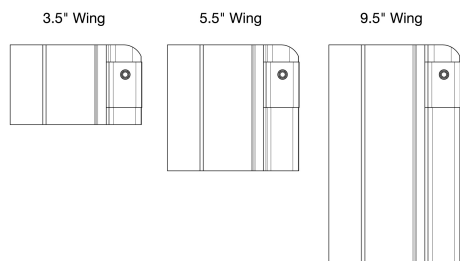

# Rigid Padded Velcro Adjustable Back Upholstery

Backrest Range and Height	Wings 10\"/>			
Short 11\"/>	003081 003086	003083 003088	002746 002749	1
Short 13\"/>	002857 002865	002859 002867	002861 002869	1
Medium 15\"/>	002857 002865	002859 002867	002861 002869	2
Medium 17\"/>	002857 002865	002859 002867	002861 002869	3
Tall 17\"/>	002857 002865	N/A	N/A	3
Tall 19\"/>	002857 002865	N/A	N/A	4
Tall 17-18\"/>	N/A	002875 002883	002877 002885	1
Tall 19\"/>	N/A	002875 002883	002877 002885	2
Tall 20\"/>	N/A	002875 002883	002877 002885	3

Assemblies contain the cover, amount of straps and d-rings used for the tallest height listed in the assembly. Attaching hardware is not included with the back upholstery assemblies. Tension Straps (4a-4f) are based on seat width and used with the combination of Fold Down Push Handle and Padded Velcro Adjustable Back Upholstery. Not available with Heavy Duty Option

Item Number	Part Number	Description	Quantity
1b, 2a, 3a, 5a, 7	111174	Back Upholstery Assembly Padded Velcro Adjustable with Standard Cover 10" Wide, 11-12 Height, Rigid	1
1b, 2d, 3d, 5a, 7	506595	Back Upholstery Assembly Padded Velcro Adjustable with Standard Cover 10" Wide, 13-14 Height, Rigid	1
1c, 2d, 3d, 5a, 7	506596	Back Upholstery Assembly Padded Velcro Adjustable with Standard Cover 10" Wide, 15-16 Height, Rigid	1
1d, 2d, 3d, 5a, 7	506597	Back Upholstery Assembly Padded Velcro Adjustable with Standard Cover 10" Wide, 17-18 Height, Rigid	1
1f, 2a, 3a, 5b, 7	111175	Back Upholstery Assembly Padded Velcro Adjustable with Standard Cover 11" Wide, 11-12 Height, Rigid	1
1f, 2d, 3d, 5b, 7	506598	Back Upholstery Assembly Padded Velcro Adjustable with Standard Cover 11" Wide, 13-14 Height, Rigid	1
1g, 2d, 3d, 5b, 7	506599	Back Upholstery Assembly Padded Velcro Adjustable with Standard Cover 11" Wide, 15-16 Height, Rigid	1
1h, 2d, 3d, 5b, 7	506600	Back Upholstery Assembly Padded Velcro Adjustable with Standard Cover 11" Wide, 17-18 Height, Rigid	1