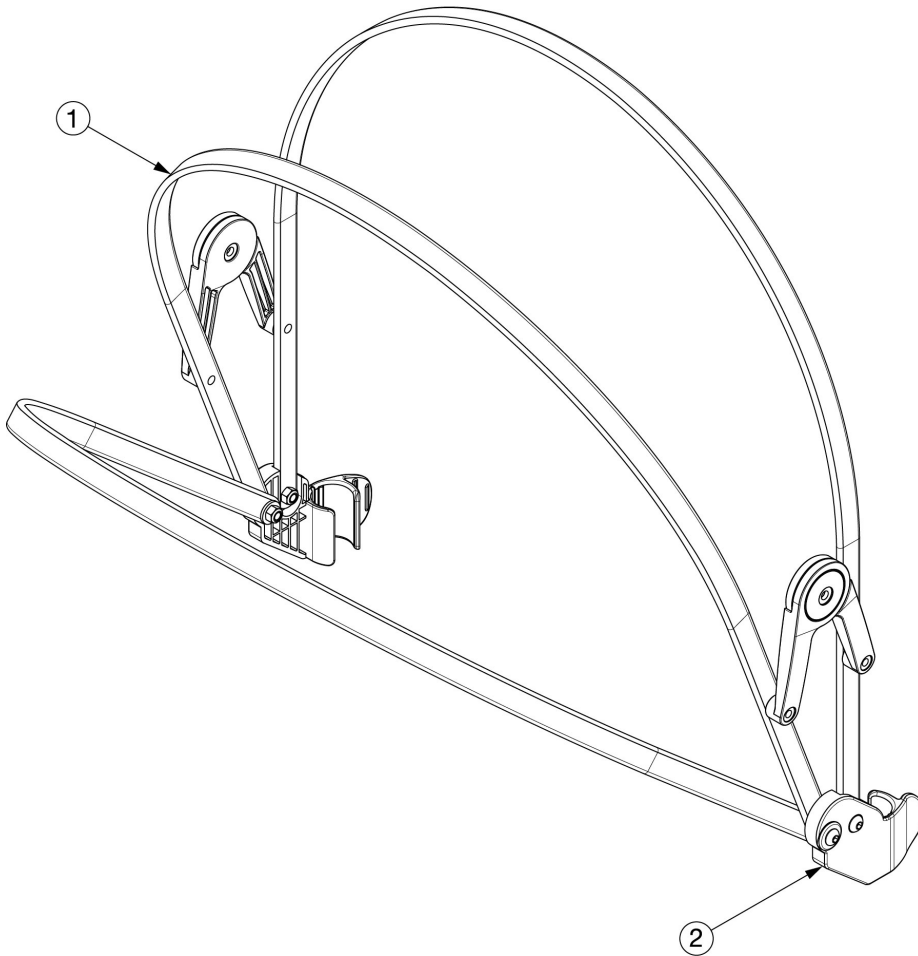

# Canopy

Cover

Chair Width	Canopy
10-14"	Small
14-18"	Large

*New Style Canopy Cutover June 2023 Only compatible on Catalyst, Spark, Focus, CR45, Little Wave Arc and Little Wave Flip.*

Item Number	Part Number	Description	Quantity
1a	118056	Canopy, Small, 10-14W	1
1b	118057	Canopy, Large, 14-18W	1
2	118058	Canopy Hardware Kit <i>Contains 7/8 and 1" hardware</i>	1
1a,2	119852	Canopy, Small, 10-14W Kit <i>Contains Canopy and Hardware</i>	1
1b,2	119853	Canopy, Large 14-18W Kit <i>Contains Canopy and Hardware</i>	1