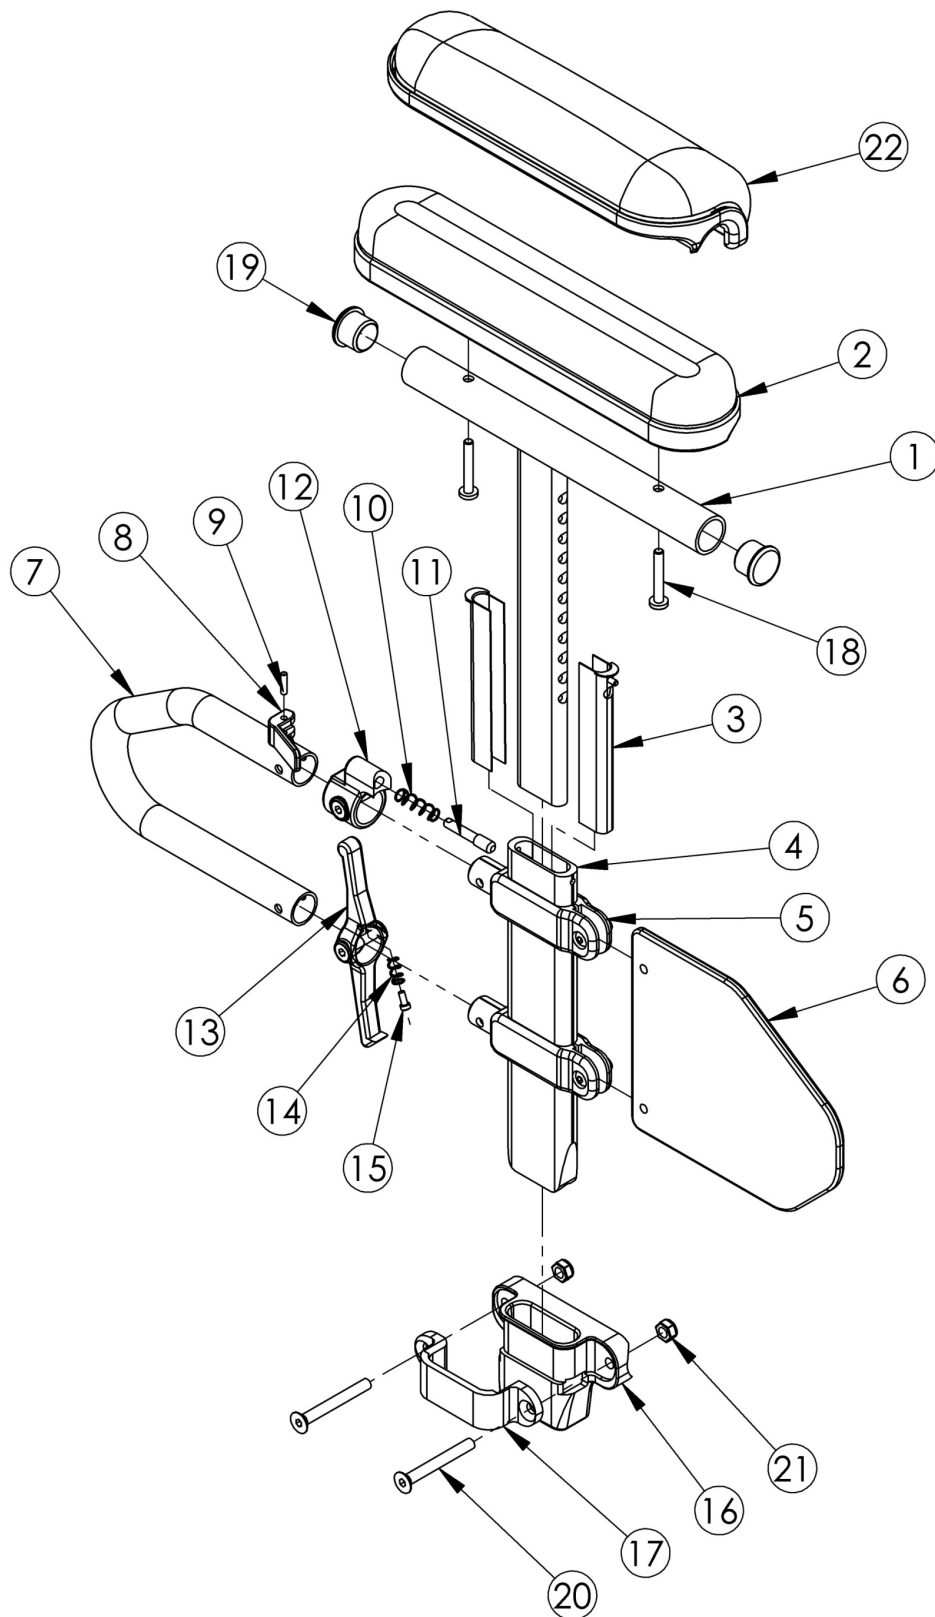

(Discontinued) Rogue XP Height Adjustable T-Arm