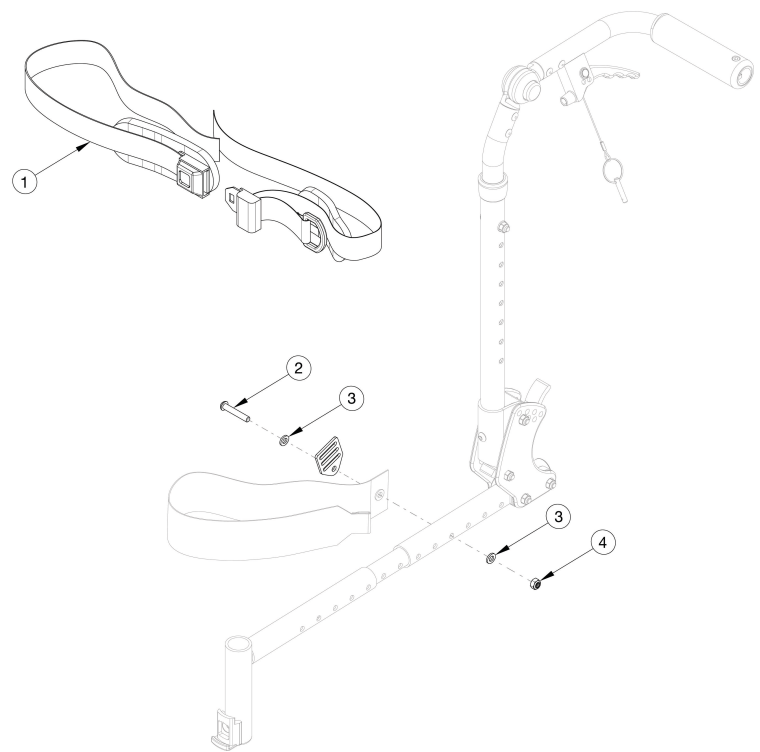

Flip Pelvic Positioning Belts - 1" Padded Auto Buckle and Hardware

Item Number	Part Number	Description	Quantity
1	100613	Belt Pelvic Positioning 1" Auto Buckle Padded 53"	1
2 - 4	102919	Seat Belt Mounting Hardware Flip / Liberty / Arc (PAIR)	1