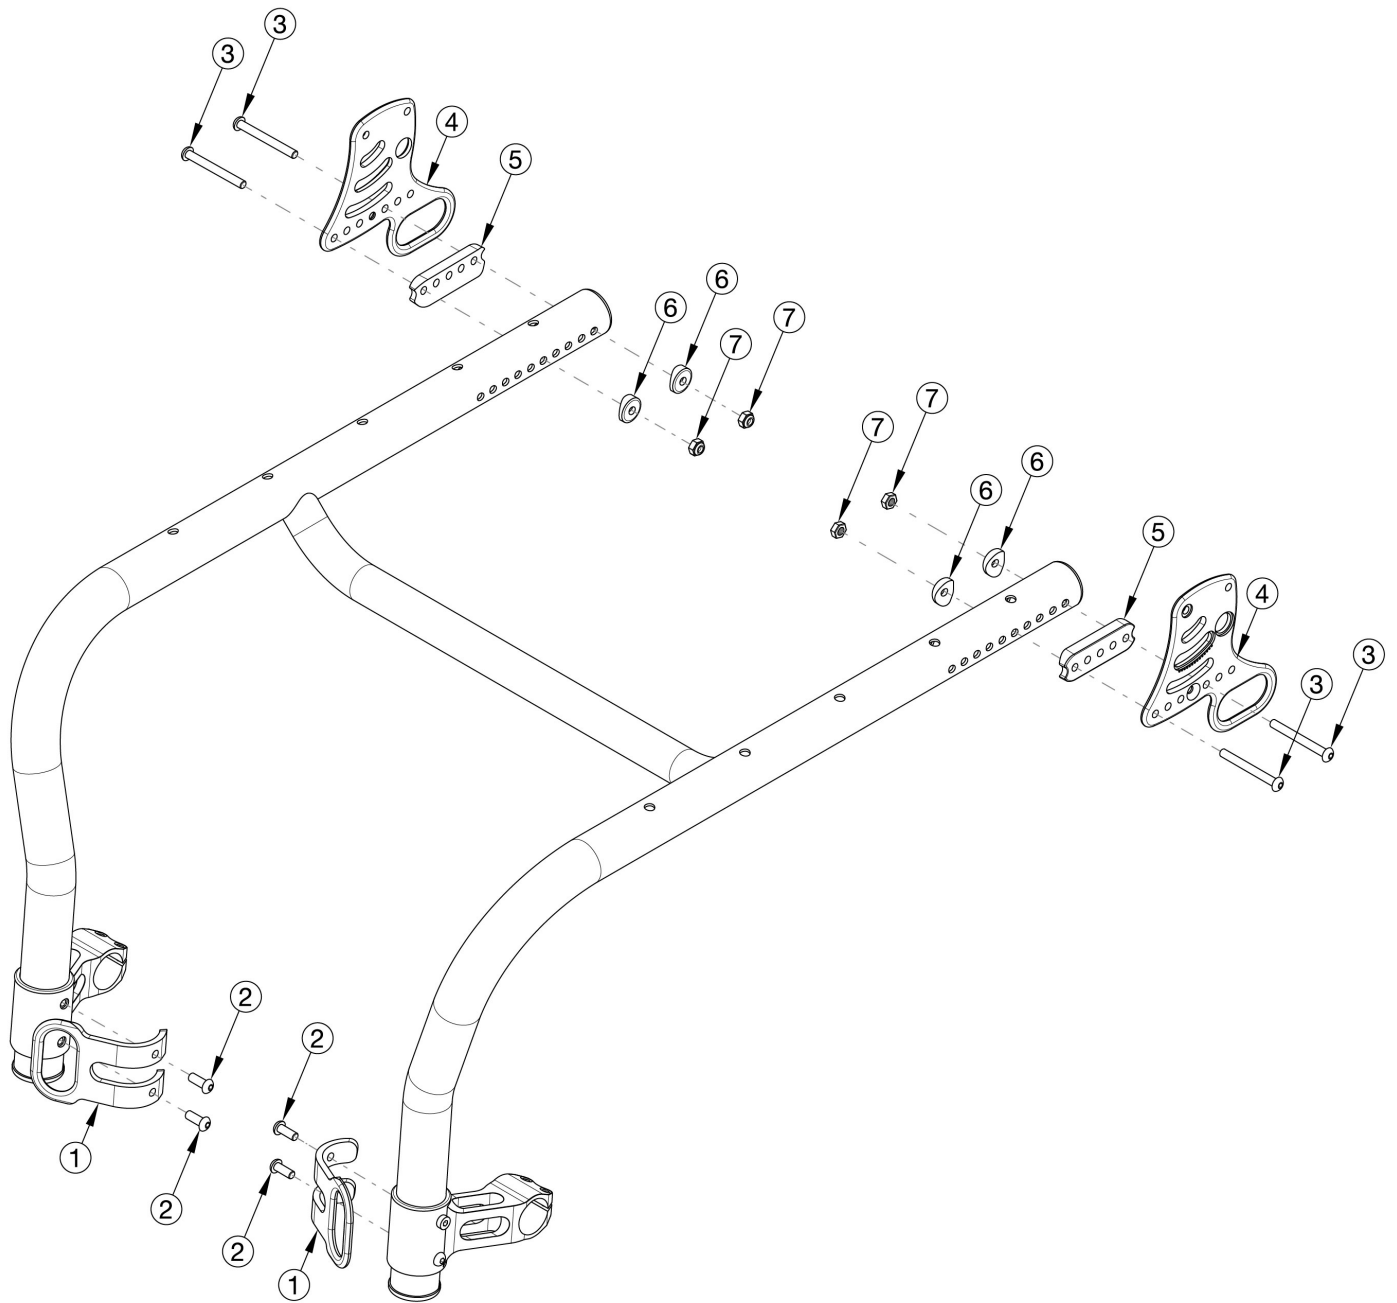

Rogue Style Transit Backrest Option on Rogue ALX

Utilize if chair has Rigid Locking Fold Down Back

Item Number	Part Number	Description	Quantity
1 - 7	117931	Transit Bracket Retrofit Kit for Rigid Locking Fold Down Backrest, Rogue ALX <i>Not available with Heavy Duty Option. This kit is a complete retrofit, containing a pair of front and rear transit brackets and hardware.</i>	1
2	101708	M6 x 14 BTN SHCS BLKZC w/Patch	4

Item Number	Part Number	Description	Quantity
3a	003232	M6 x 55 BHCS Blk Zc <i>Used when bolt goes through the tower and frame only. Also used when bolt goes through the frame, back bracket and back saddles.</i>	2
3b	107138	M6 x 65, BHCS, P/THD BLZ <i>Used when bolt goes through the tower, frame, back bracket and back saddle</i>	4
3c	101781	M6 x 50mm Partial Thread BHCS Blk ZC <i>Used when bolt goes through the frame, back bracket and back saddle</i>	4
4a	115552	Back Plate, Transit, Right, Black	1
4b	115553	Back Plate, Transit, Left, Black	1
5	003715	Back Saddle 1 3/8" Tube	2
6	003716	Saddle 1 3/8" Tube	4
7	100658	M6 Nylock Nut Blk Zn	6