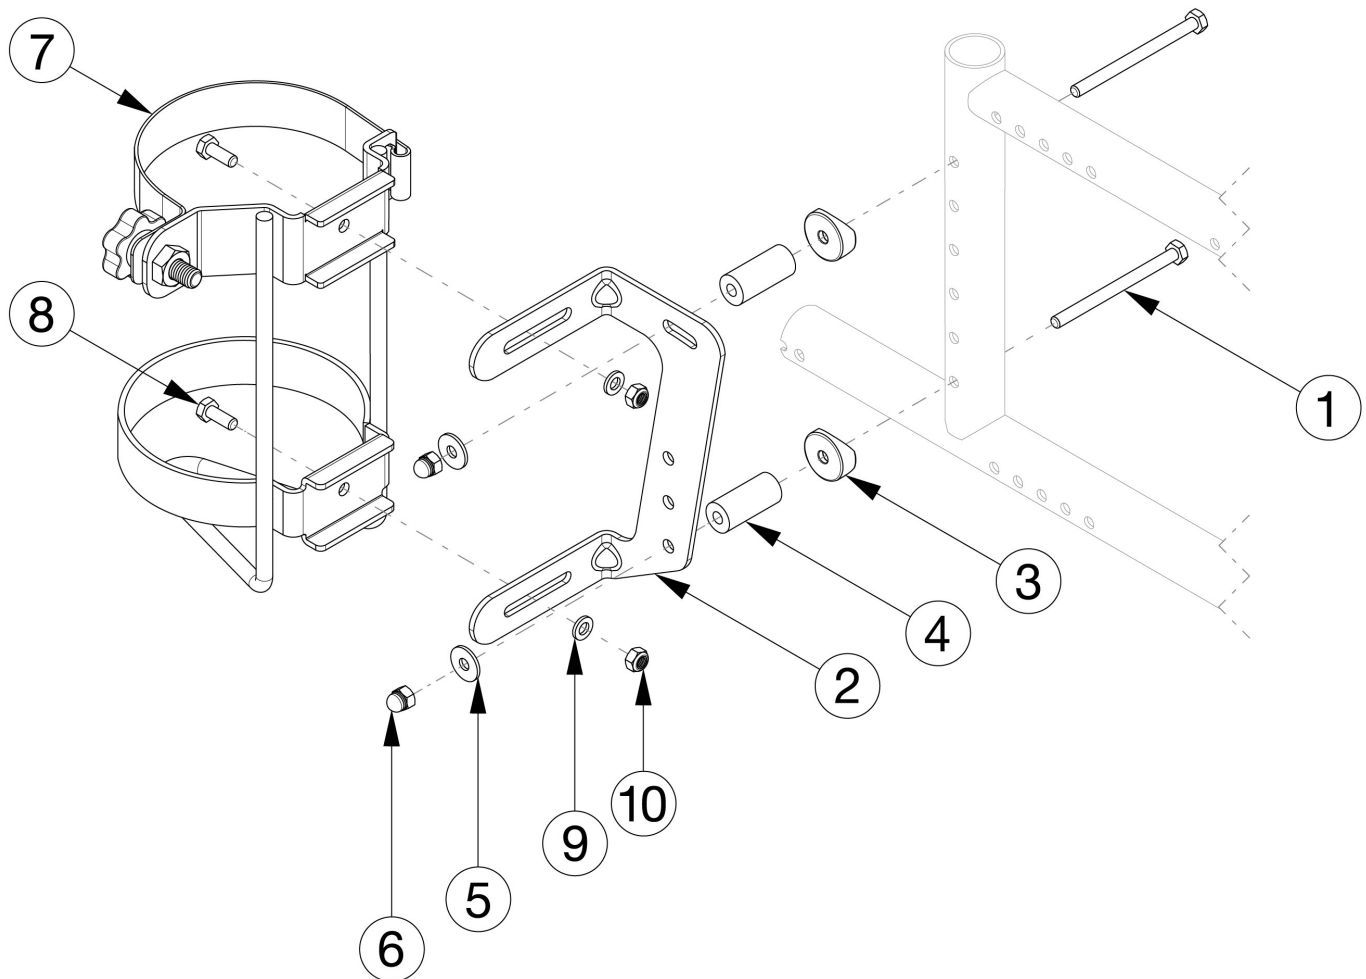

# Catalyst E O2 Holder

The use of Left and Right brackets are reversed. Reference the Technical Manual for configuration information.

Item Number	Part Number	Description	Quantity
1, 2a, 3 - 10	501446	O2 Holder Assembly, Catalyst Left	1
1, 2b, 3 - 10	501447	O2 Holder Assembly, Catalyst Right	1
1 - 4	501475	O2 Holder w/ Hardware CAT	1
5 - 10	102525	Hardware O2 Holder CAT	1
1	100660	M6 x 80mm CLS8.8 DIN931 HHCS ZC	2
2a	001440	O2 Holder Bracket Left CAT	1
2b	001441	O2 Holder Bracket Right CAT	1
3	000056	Saddle 1 1/8"	2

<b>Item Number</b>	<b>Part Number</b>	<b>Description</b>	<b>Quantity</b>
5	101853	M6 Washer Blk Zn	2
6	100558	M6 NYL INS Domed Cap L/N ZC	2
7	001416	O2 Holder	1
8	102327	M6 x 16 HHCS Blk Zn	2
9	100746	M6 Flat Washer Blk Zn	2
10	100658	M6 Nylock Nut Blk Zn	2