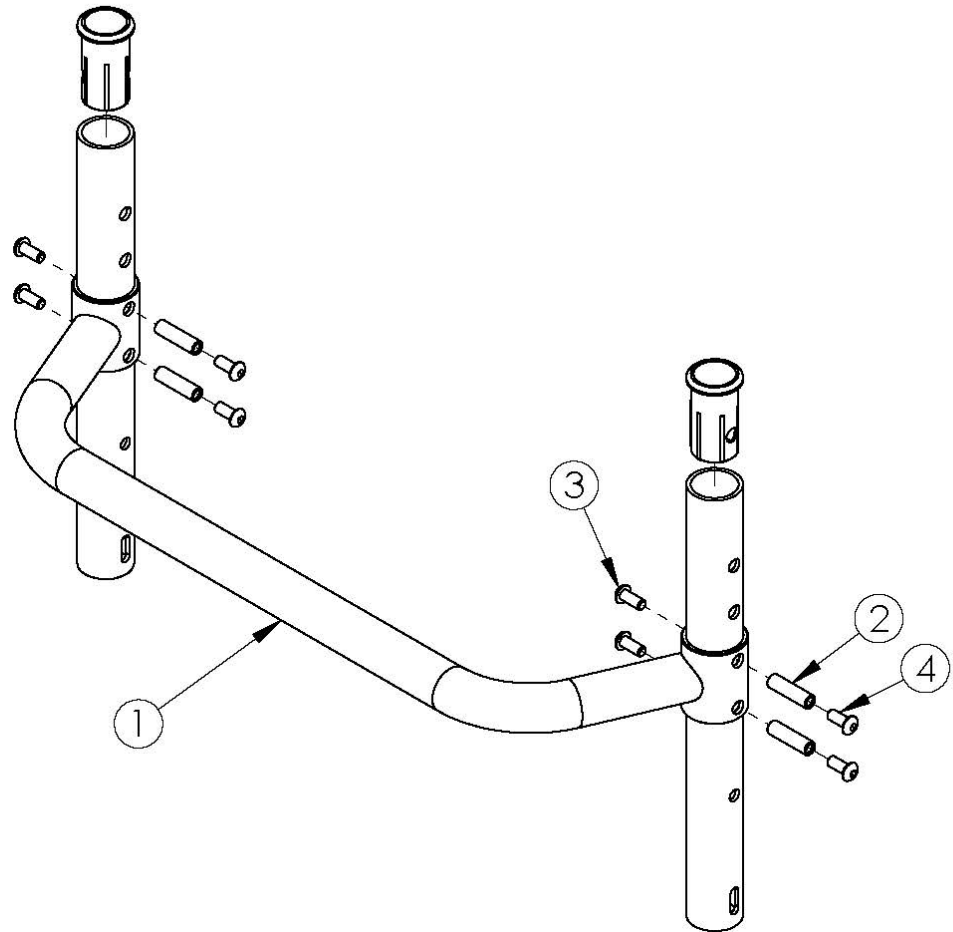

# Tsunami AL Adjustable Height Backrest with Adjustable Height Rigidizer Bar - Growth

Backrest 14"	14.3"
Backrest 15"	15.3"
Backrest 16"	16.3"
Backrest 17"	17.3"
Backrest 18"	18.3"
Backrest 19"	19.3"
Backrest 20"	20.3"
Backrest 21"	21.3"
Backrest 22"	22.3"

Item Number	Part Number	Description	Quantity	Retail
1a	000185	Adjustable Height Rigidizer Bar 14"	1	\$81.05
1b	000186	Adjustable Height Rigidizer Bar 15"	1	\$81.05
1c	000187	Adjustable Height Rigidizer Bar 16"	1	\$81.05
1d	000188	Adjustable Height Rigidizer Bar 17"	1	\$81.05

<b>Item Number</b>	<b>Part Number</b>	<b>Description</b>	<b>Quantity</b>	<b>Retail</b>
1e	000189	Adjustable Height Rigidizer Bar 18"	1	\$81.05
1f	000190	Adjustable Height Rigidizer Bar 19"	1	\$81.05
1g	000191	Adjustable Height Rigidizer Bar 20"	1	\$81.05
1h	000529	Adjustable Height Rigidizer Bar 21"	1	\$81.05
1i	000530	Adjustable Height Rigidizer Bar 22"	1	\$81.05
2	000073	M5 x 24 Threaded Barrel	4	\$3.71
3	100669	M5 x 10 BTN SHCS BLKZC w/Patch	4	\$1.55
4	103524	M5 x 10 BTN SHCS BLK ZN	4	\$0.52