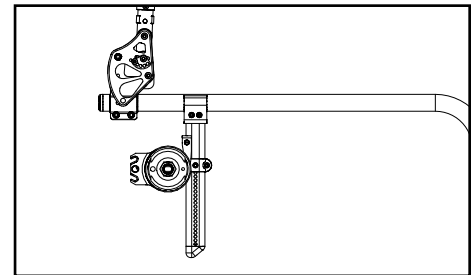

Tower 000926 - All Holes