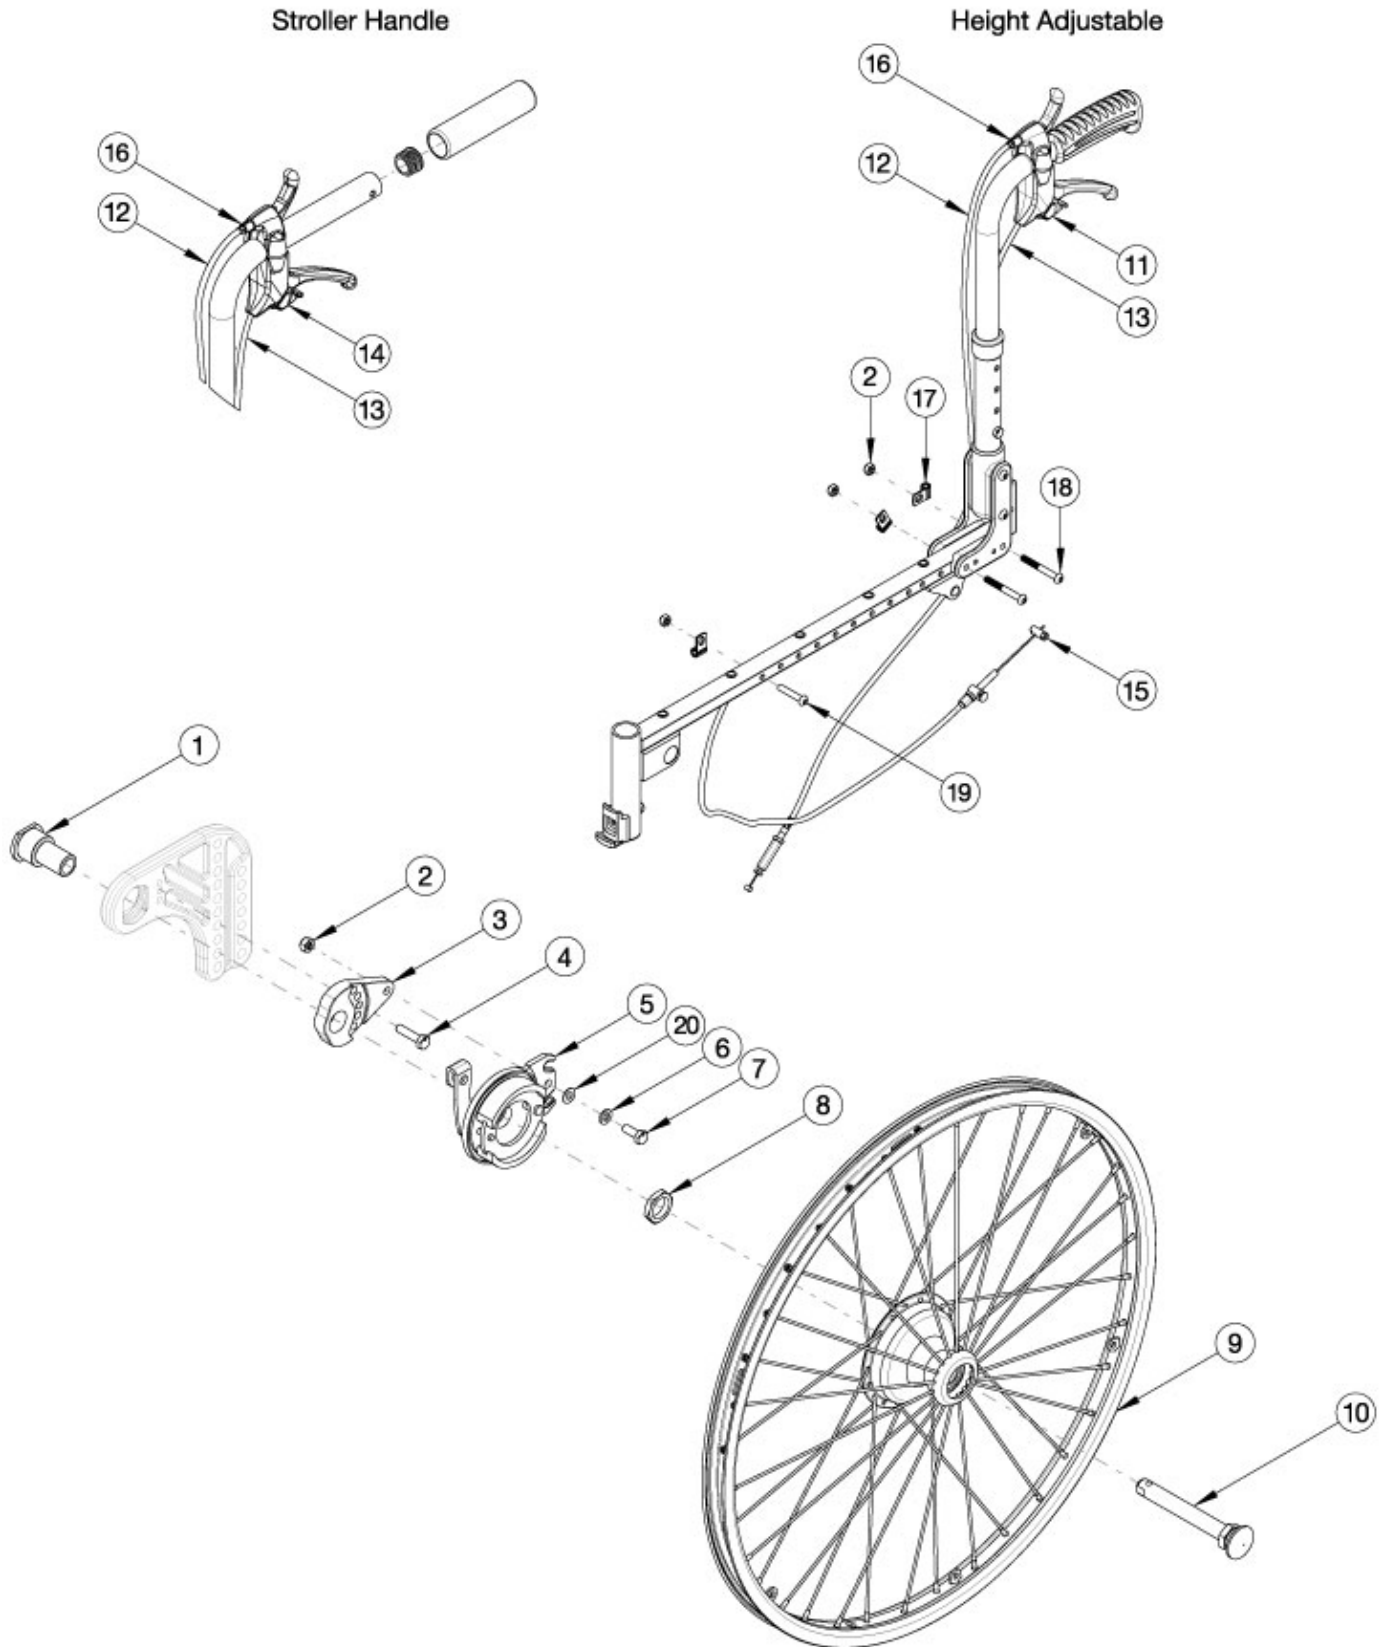

Liberty Drum Brake