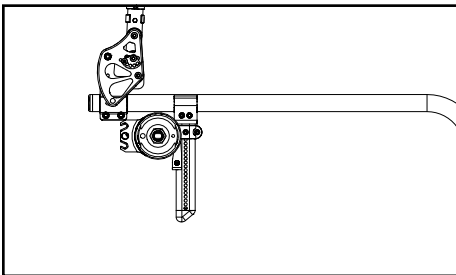

Liberty FT Tilt Cable Usage			
Backrest Type & Height Range	Seat Depth Range		
	Short (14" - 16")	Medium (16" - 18")	Long (18" - 20")
Height Adjustable Straight, Short Height Adjustable 8° Bend, Short	Long (112928)	XL (112929)	XXL (112930)
Height Adjustable Straight, Medium Height Adjustable 8° Bend, Medium Stroller Handle, Short	XL (112929)	XXL (112930)	XXXL (112931)
Height Adjustable Straight, Tall Height Adjustable 8° Bend, Tall	XXL (112930)	XXXL (112931)	4XL (112568)
Stroller Handle, Tall	XXXL (112931)	4XL (112568)	5XL (112569)

Rotor A - Part No. 111641

Rotor B - Part No. 111640

Catalyst 5		
Configuration	Left	Right
Axle plate curve up	B	A
Axle plate curve down	A	B

Left: Axle Plate Curve Up
Right: Axle Plate Curve Down

Catalyst 5VX		
Configuration	Left	Right
Axle Position holes 1-5 (top)	A	B
Axle Position holes 6-7 (bottom)	B	A

Left: Axle Position Top
Right: Axle Position Bottom

Liberty		
Configuration	Left	Right
All	B	A

Flip		
Configuration	Left	Right
All	A	B

Focus		
Configuration	Left	Right
Standard (mounts above base frame)	A	B
Inverted (mounts below base frame)	B	A

Standard Configuration

Inverted Configuration

Rigid		
Configuration	Left	Right
Tower 000925 - upper holes (14 or more exposed below clamp)	B	A
Tower 000925 - lower holes (13 or fewer holes exposed below clamp)	A	B
Tower 000926 (all hole locations)	A	B