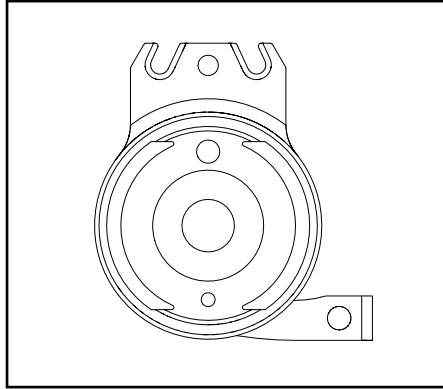

Rotor B - Part No. 111640