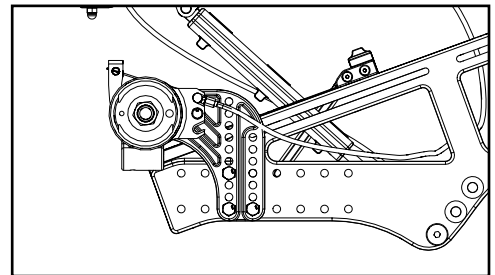

Liberty FT Drum Brake Cable Usage							
Backrest Type & Height Range	Seat Depth						
	14"	15"	16"	17"	18"	19"	20"
Height Adjustable Straight, Short Height Adjustable 8° Bend, Short	XL (002471)	XL (002471)	2XL (002472)	2XL (002472)	3XL (111547)	3XL (111547)	4XL (111548)
Height Adjustable Straight, Medium Height Adjustable 8° Bend, Medium Stroller Handle, Short	XL (002471)	2XL (002472)	2XL (002472)	3XL (111547)	3XL (111547)	4XL (111548)	4XL (111548)
Height Adjustable Straight, Tall Height Adjustable 8° Bend, Tall	2XL (002472)	2XL (002472)	3XL (111547)	3XL (111547)	4XL (111548)	4XL (111548)	5XL (111549)
Stroller Handle, Tall	2XL (002472)	3XL (111547)	3XL (111547)	4XL (111548)	4XL (111548)	5XL (111549)	5XL (111549)

Liberty FT Tilt Cable Usage			
Backrest Type & Height Range	Seat Depth Range		
	Short (14" - 16")	Medium (16" - 18")	Long (18" - 20")
Height Adjustable Straight, Short Height Adjustable 8° Bend, Short	Long (112928)	XL (112929)	XXL (112930)
Height Adjustable Straight, Medium Height Adjustable 8° Bend, Medium Stroller Handle, Short	XL (112929)	XXL (112930)	XXXL (112931)
Height Adjustable Straight, Tall Height Adjustable 8° Bend, Tall	XXL (112930)	XXXL (112931)	4XL (112568)
Stroller Handle, Tall	XXXL (112931)	4XL (112568)	5XL (112569)

Rotor A - Part No. 111641

Rotor B - Part No. 111640

Catalyst 5		
Configuration	Left	Right
Axle plate curve up	B	A
Axle plate curve down	A	B

Left: Axle Plate Curve Up
Right: Axle Plate Curve Down

Catalyst 5VX		
Configuration	Left	Right
Axle Position holes 1-5 (top)	A	B
Axle Position holes 6-7 (bottom)	B	A

Left: Axle Position Top
Right: Axle Position Bottom

Liberty		
Configuration	Left	Right
All	B	A

Flip		
Configuration	Left	Right
All	A	B

Focus		
Configuration	Left	Right
Standard (mounts above base frame)	A	B
Inverted (mounts below base frame)	B	A