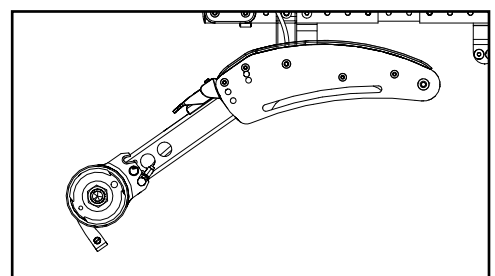

Liberty FT Drum Brake Cable Usage							
Backrest Type & Height Range	Seat Depth						
	14"	15"	16"	17"	18"	19"	20"
Height Adjustable Straight, Short Height Adjustable 8° Bend, Short	XL (002471)	XL (002471)	2XL (002472)	2XL (002472)	3XL (111547)	3XL (111547)	4XL (111548)
Height Adjustable Straight, Medium Height Adjustable 8° Bend, Medium Stroller Handle, Short	XL (002471)	2XL (002472)	2XL (002472)	3XL (111547)	3XL (111547)	4XL (111548)	4XL (111548)
Height Adjustable Straight, Tall Height Adjustable 8° Bend, Tall	2XL (002472)	2XL (002472)	3XL (111547)	3XL (111547)	4XL (111548)	4XL (111548)	5XL (111549)
Stroller Handle, Tall	2XL (002472)	3XL (111547)	3XL (111547)	4XL (111548)	4XL (111548)	5XL (111549)	5XL (111549)

Liberty FT Tilt Cable Usage			
Backrest Type & Height Range	Seat Depth Range		
	Short (14" - 16")	Medium (16" - 18")	Long (18" - 20")
Height Adjustable Straight, Short Height Adjustable 8° Bend, Short	Long (112928)	XL (112929)	XXL (112930)
Height Adjustable Straight, Medium Height Adjustable 8° Bend, Medium Stroller Handle, Short	XL (112929)	XXL (112930)	XXXL (112931)
Height Adjustable Straight, Tall Height Adjustable 8° Bend, Tall	XXL (112930)	XXXL (112931)	4XL (112568)
Stroller Handle, Tall	XXXL (112931)	4XL (112568)	5XL (112569)

Rotor A - Part No. 111641

Rotor B - Part No. 111640

Catalyst 5		
Configuration	Left	Right
Axle plate curve up	B	A
Axle plate curve down	A	B

Left: Axle Plate Curve Up
Right: Axle Plate Curve Down

Catalyst 5VX		
Configuration	Left	Right
Axle Position holes 1-5 (top)	A	B
Axle Position holes 6-7 (bottom)	B	A

Left: Axle Position Top
Right: Axle Position Bottom

Liberty		
Configuration	Left	Right
All	B	A

Flip		
Configuration	Left	Right
All	A	B

Focus		
Configuration	Left	Right
Standard (mounts above base frame)	A	B
Inverted (mounts below base frame)	B	A