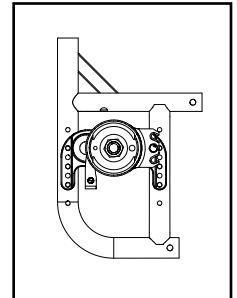

Liberty FT Drum Brake Cable Usage							
Backrest Type & Height Range	Seat Depth						
	14"	15"	16"	17"	18"	19"	20"
Height Adjustable Straight, Short Height Adjustable 8° Bend, Short	XL (002471)	XL (002471)	2XL (002472)	2XL (002472)	3XL (111547)	3XL (111547)	4XL (111548)
Height Adjustable Straight, Medium Height Adjustable 8° Bend, Medium Stroller Handle, Short	XL (002471)	2XL (002472)	2XL (002472)	3XL (111547)	3XL (111547)	4XL (111548)	4XL (111548)
Height Adjustable Straight, Tall Height Adjustable 8° Bend, Tall	2XL (002472)	2XL (002472)	3XL (111547)	3XL (111547)	4XL (111548)	4XL (111548)	5XL (111549)
Stroller Handle, Tall	2XL (002472)	3XL (111547)	3XL (111547)	4XL (111548)	4XL (111548)	5XL (111549)	5XL (111549)

Liberty FT Tilt Cable Usage			
Backrest Type & Height Range	Seat Depth Range		
	Short (14" - 16")	Medium (16" - 18")	Long (18" - 20")
Height Adjustable Straight, Short Height Adjustable 8° Bend, Short	Long (112928)	XL (112929)	XXL (112930)
Height Adjustable Straight, Medium Height Adjustable 8° Bend, Medium Stroller Handle, Short	XL (112929)	XXL (112930)	XXXL (112931)
Height Adjustable Straight, Tall Height Adjustable 8° Bend, Tall	XXL (112930)	XXXL (112931)	4XL (112568)
Stroller Handle, Tall	XXXL (112931)	4XL (112568)	5XL (112569)

Rotor A - Part No. 111641

Rotor B - Part No. 111640

Catalyst 5		
Configuration	Left	Right
Axle plate curve up	B	A
Axle plate curve down	A	B

Left: Axle Plate Curve Up
Right: Axle Plate Curve Down

Catalyst 5VX		
Configuration	Left	Right
Axle Position holes 1-5 (top)	A	B
Axle Position holes 6-7 (bottom)	B	A