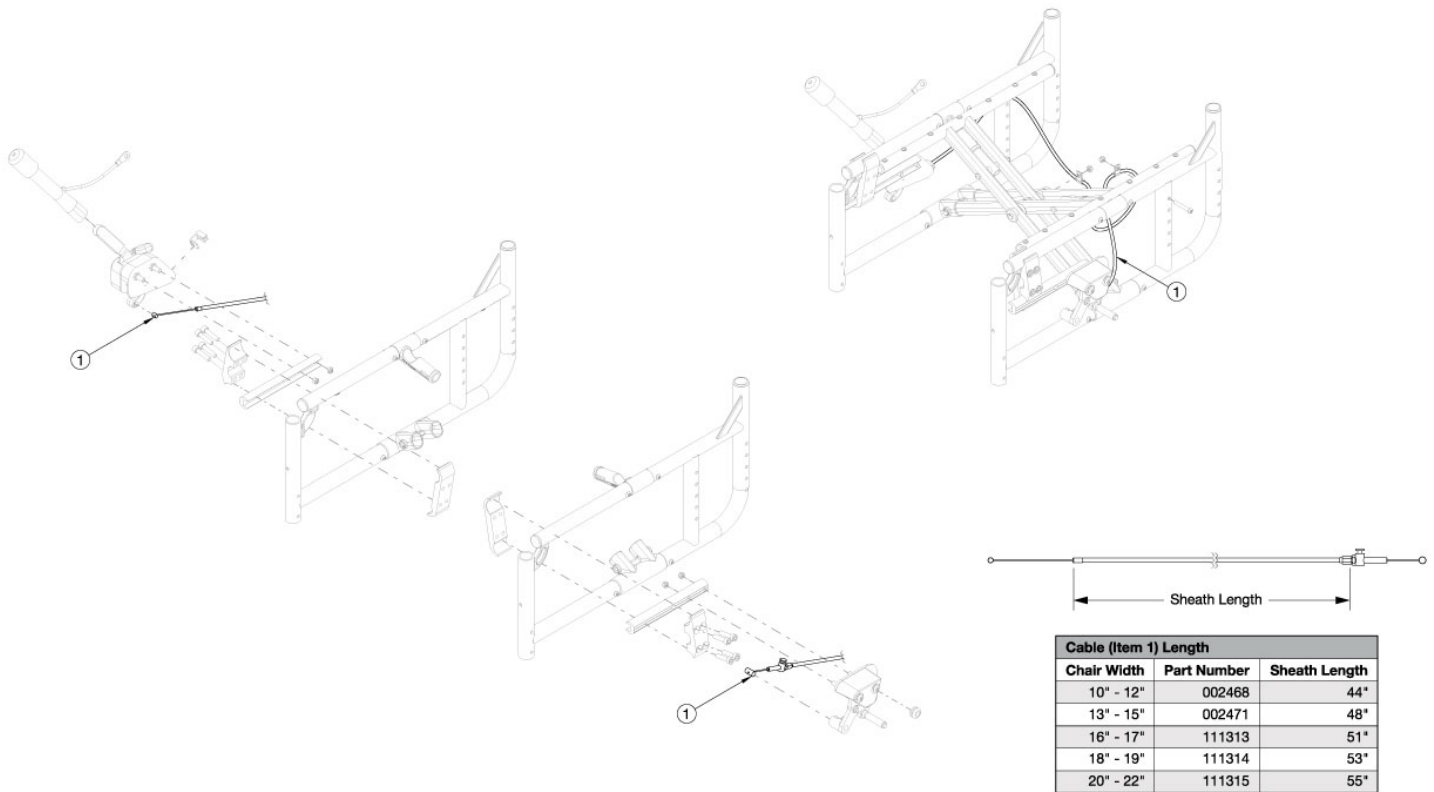

Catalyst / Spark Hemi Wheel Lock - Growth

Item Number	Part Number	Description	Quantity
1a	116460	Hemi Wheel Lock Cable, 10-12" Widths, Catalyst <i>Used with Seat Widths 10 - 12"</i>	1
1b	116461	Hemi Wheel Lock Cable, 13-15" Widths, Catalyst <i>Used with Seat Widths 13 - 15"</i>	1
1c	111313	Hemi Wheel Lock Cable, Short <i>Used with Seat Widths 16 - 17"</i>	1
1d	111314	Hemi Wheel Lock Cable, Medium <i>Used with Seat Widths 18 - 19"</i>	1
1e	111315	Hemi Wheel Lock Cable, Long <i>Used with Seat Widths 20 - 22"</i>	1