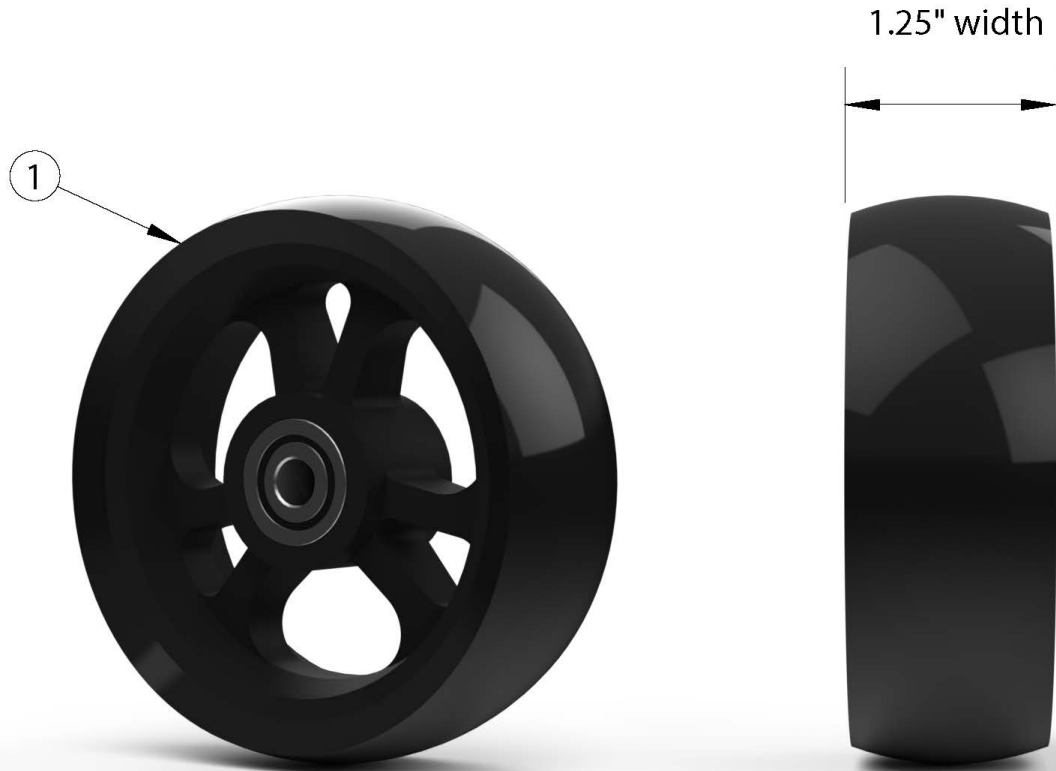

CR45 Casters - 1" Poly

If changing size of casters, new forks may be needed.

Item Number	Part Number	Description	Quantity
1a	100809	Caster 4 x 1" Poly (1.25")	1
1b	100807	Caster 5 x 1" Poly (1.25")	1
1c	100786	Caster 6 x 1" Poly (1.25")	1
1d	111862	Caster 7 x 1" Poly (1.25")	1
1e	111863	Caster 8 x 1" Poly (1.25")	1