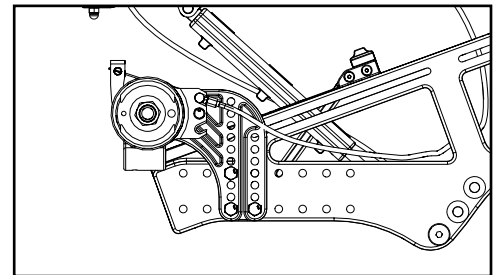

Item Number	Part Number	Description	Quantity
12a	112928	Cable, Tilt, for Drum Brake, Long, Liberty	2
12b	112929	Cable, Tilt, for Drum Brake, XL	2
12c	112930	Cable, Tilt, for Drum Brake, XXL	2
12d	112931	Cable, Tilt, for Drum Brake, XXXL	2
12e	112568	Cable, Tilt, for Drum Brake, 4XL, Liberty	2
12f	112569	Cable, Tilt, for Drum Brake, 5XL, Liberty	2
13a, 15	122729	Drum Brake / Hemi Wheel Lock XL Cable	2
13b, 15	122730	Cable, Drum Brake, XXL	2
13c, 15	122733	Cable, Drum Brake, 3XL	2
13d, 15	122734	Cable, Drum Brake, 4XL	2
13e, 15	122735	Cable, Drum Brake, 5XL	2
14	111737	Tilt and Drum Brake Lever, 25MM	2
15	111598	Pinch Bolt	2
17	001239	P-Clip 3/16"	6
18	101781	M6 x 50mm Partial Thread BHCS Blk ZC	4
19	102625	M6 X 30 BHCS BLK ZC	2
20	102803	Washer Flat .250 X .500 X .027 Hx Blz	1

Liberty FT Tilt Cable Usage			
Backrest Type & Height Range	Seat Depth Range		
	Short (14" - 16")	Medium (16" - 18")	Long (18" - 20")
Height Adjustable Straight, Short Height Adjustable 8° Bend, Short	Long (112928)	XL (112929)	XXL (112930)
Height Adjustable Straight, Medium Height Adjustable 8° Bend, Medium Stroller Handle, Short	XL (112929)	XXL (112930)	XXXL (112931)
Height Adjustable Straight, Tall Height Adjustable 8° Bend, Tall	XXL (112930)	XXXL (112931)	4XL (112568)
Stroller Handle, Tall	XXXL (112931)	4XL (112568)	5XL (112569)

Rotor A - Part No. 111641

Rotor B - Part No. 111640

Catalyst 5		
Configuration	Left	Right
Axle plate curve up	B	A
Axle plate curve down	A	B

Left: Axle Plate Curve Up
Right: Axle Plate Curve Down

Catalyst 5VX		
Configuration	Left	Right
Axle Position holes 1-5 (top)	A	B
Axle Position holes 6-7 (bottom)	B	A

Left: Axle Position Top
Right: Axle Position Bottom

Liberty		
Configuration	Left	Right
All	B	A

Flip		
Configuration	Left	Right
All	A	B

Focus		
Configuration	Left	Right
Standard (mounts above base frame)	A	B
Inverted (mounts below base frame)	B	A