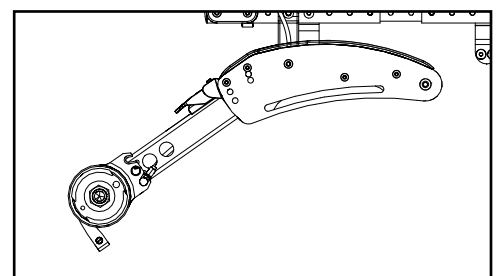

Item Number	Part Number	Description	Quantity
12a	112928	Cable, Tilt, for Drum Brake, Long, Liberty	2
12b	112929	Cable, Tilt, for Drum Brake, XL	2
12c	112930	Cable, Tilt, for Drum Brake, XXL	2
12d	112931	Cable, Tilt, for Drum Brake, XXXL	2
12e	112568	Cable, Tilt, for Drum Brake, 4XL, Liberty	2
12f	112569	Cable, Tilt, for Drum Brake, 5XL, Liberty	2
13a, 15	122729	Drum Brake / Hemi Wheel Lock XL Cable	2
13b, 15	122730	Cable, Drum Brake, XXL	2
13c, 15	122733	Cable, Drum Brake, 3XL	2
13d, 15	122734	Cable, Drum Brake, 4XL	2
13e, 15	122735	Cable, Drum Brake, 5XL	2
14	111737	Tilt and Drum Brake Lever, 25MM	2
15	111598	Pinch Bolt	2
17	001239	P-Clip 3/16"	6
18	101781	M6 x 50mm Partial Thread BHCS Blk ZC	4
19	102625	M6 X 30 BHCS BLK ZC	2
20	102803	Washer Flat .250 X .500 X .027 Hx Blz	1

Liberty FT Tilt Cable Usage			
Backrest Type & Height Range	Seat Depth Range		
	Short (14" - 16")	Medium (16" - 18")	Long (18" - 20")
Height Adjustable Straight, Short Height Adjustable 8° Bend, Short	Long (112928)	XL (112929)	XXL (112930)
Height Adjustable Straight, Medium Height Adjustable 8° Bend, Medium Stroller Handle, Short	XL (112929)	XXL (112930)	XXXL (112931)
Height Adjustable Straight, Tall Height Adjustable 8° Bend, Tall	XXL (112930)	XXXL (112931)	4XL (112568)
Stroller Handle, Tall	XXXL (112931)	4XL (112568)	5XL (112569)

Rotor A - Part No. 111641

Rotor B - Part No. 111640

Catalyst 5		
Configuration	Left	Right
Axle plate curve up	B	A
Axle plate curve down	A	B

Left: Axle Plate Curve Up
Right: Axle Plate Curve Down

Catalyst 5VX		
Configuration	Left	Right
Axle Position holes 1-5 (top)	A	B
Axle Position holes 6-7 (bottom)	B	A

Left: Axle Position Top
Right: Axle Position Bottom

Liberty		
Configuration	Left	Right
All	B	A

Flip		
Configuration	Left	Right
All	A	B

Focus		
Configuration	Left	Right
Standard (mounts above base frame)	A	B
Inverted (mounts below base frame)	B	A