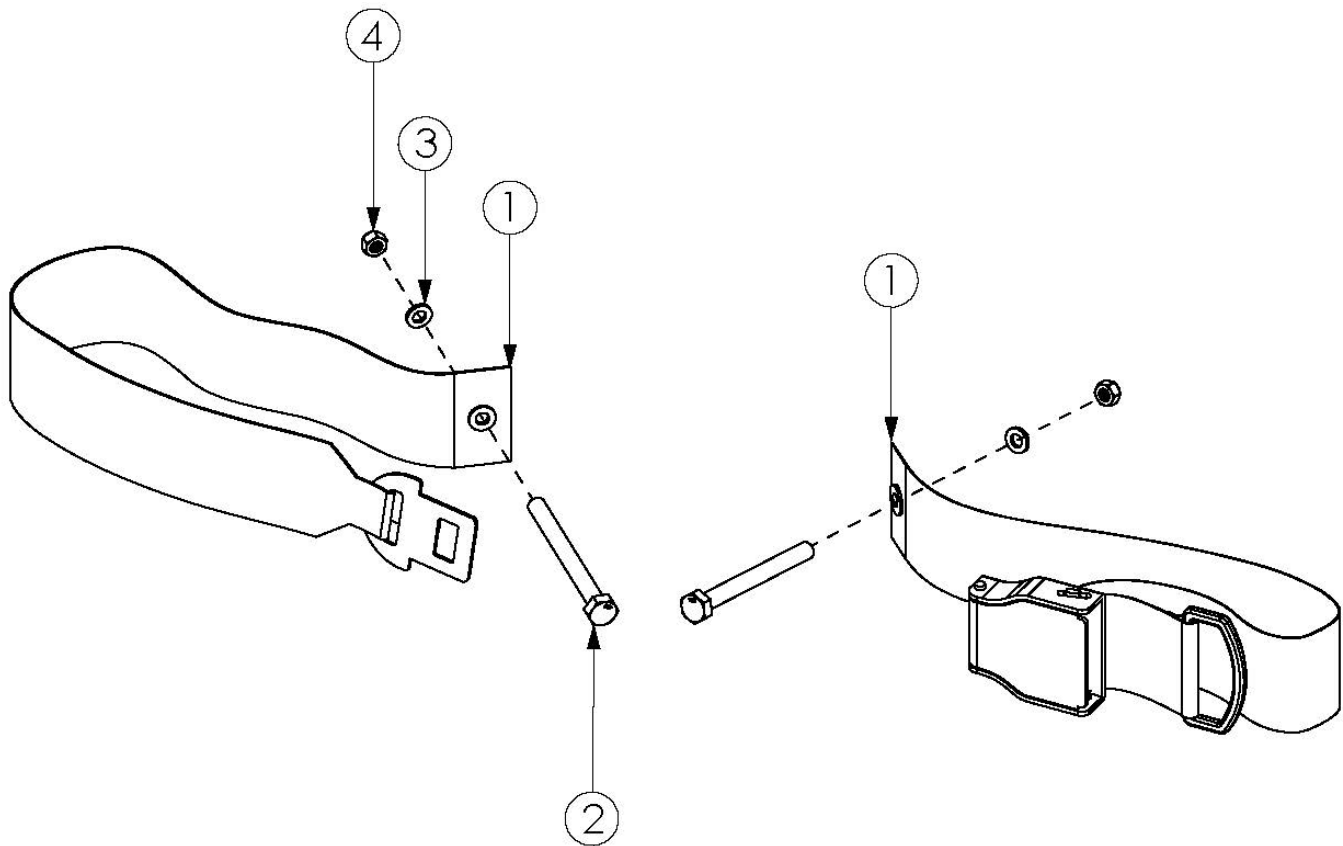

Rogue Pelvic Positioning Belts - 2" Airline Buckle and Hardware

Item Number	Part Number	Description	Quantity
1, 2, 3, 4	111403	Belt Pelvic Positioning 2" Airline Buckle 50", RG ALX/Rogue/LW XP	1
1	100594	Belt Pelvic Positioning 2" Airline Buckle 50"	1
2	101781	M6 x 50mm Partial Thread BHCS Blk ZC	2
3	100746	M6 Flat Washer Blk Zn	2
4	100658	M6 Nylock Nut Blk Zn	2