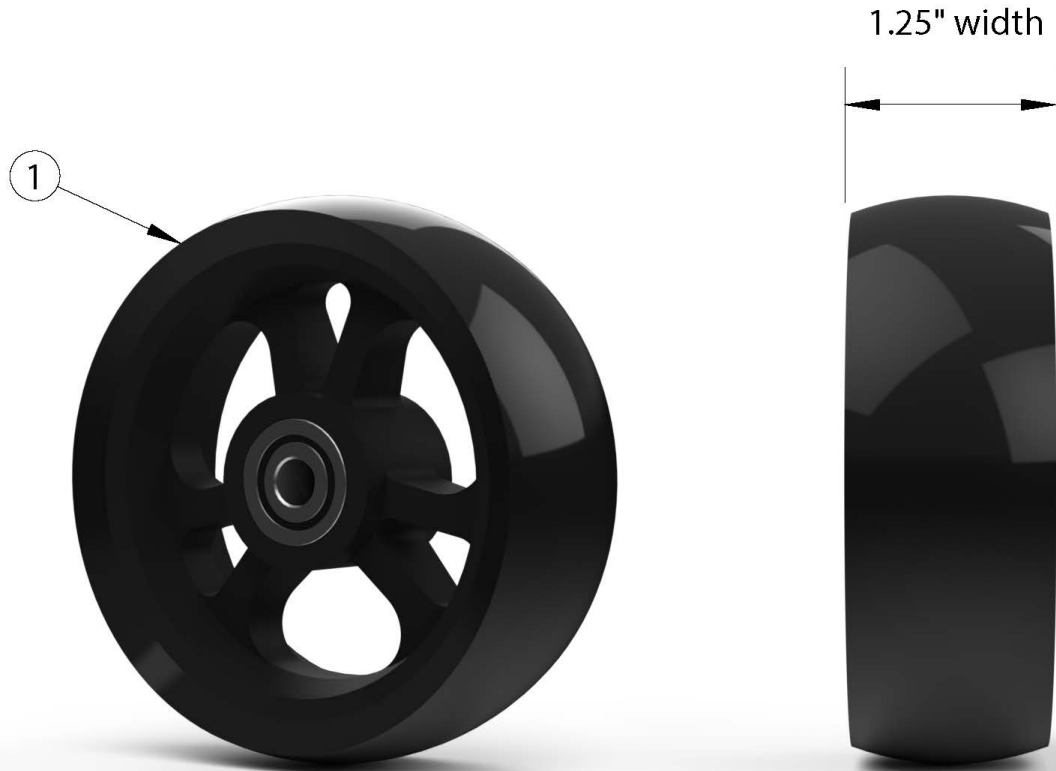

Rogue ALX Casters - 1" Poly

If changing size of casters, new forks may be needed.

Item Number	Part Number	Description	Quantity
1a	100809	Caster 4 x 1" Poly (1.25") <i>Replaced part number 100517</i>	1
1b	100807	Caster 5 x 1" Poly (1.25") <i>Replaced part number 100518</i>	1
1c	100786	Caster 6 x 1" Poly (1.25") <i>Replaced part number 100521</i>	1