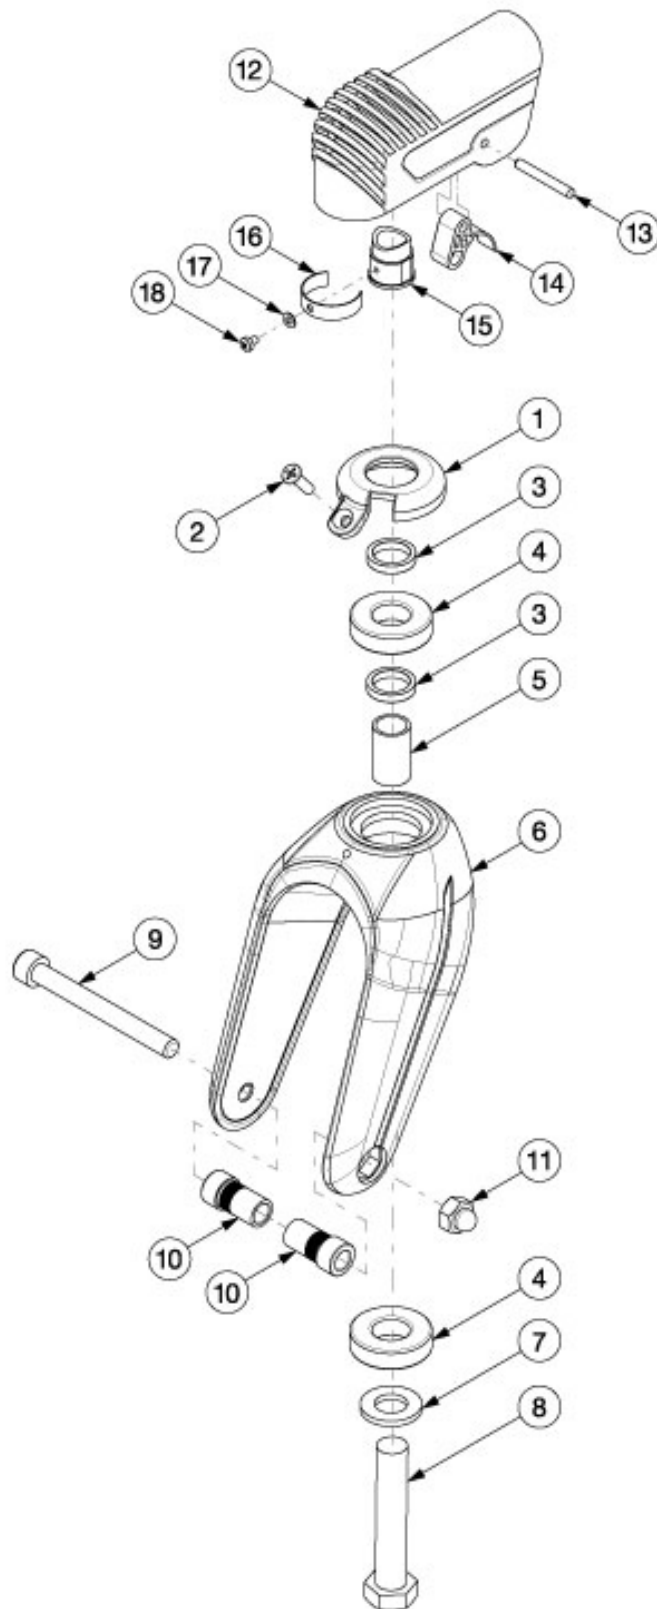

Tyke Caster Fork and Stem

Item Number	Part Number	Description	Quantity
1a-8	113466	Front Fork / Stem Combination, Right, Tyke	1
1b-8	113996	Front Fork / Stem Combination, Left, Tyke	1
9-11	113465	Front Wheel Axle Hardware, Tyke	1
12-18	113467	Front Caster Lock Spring and Plastic Cover, Tyke	1