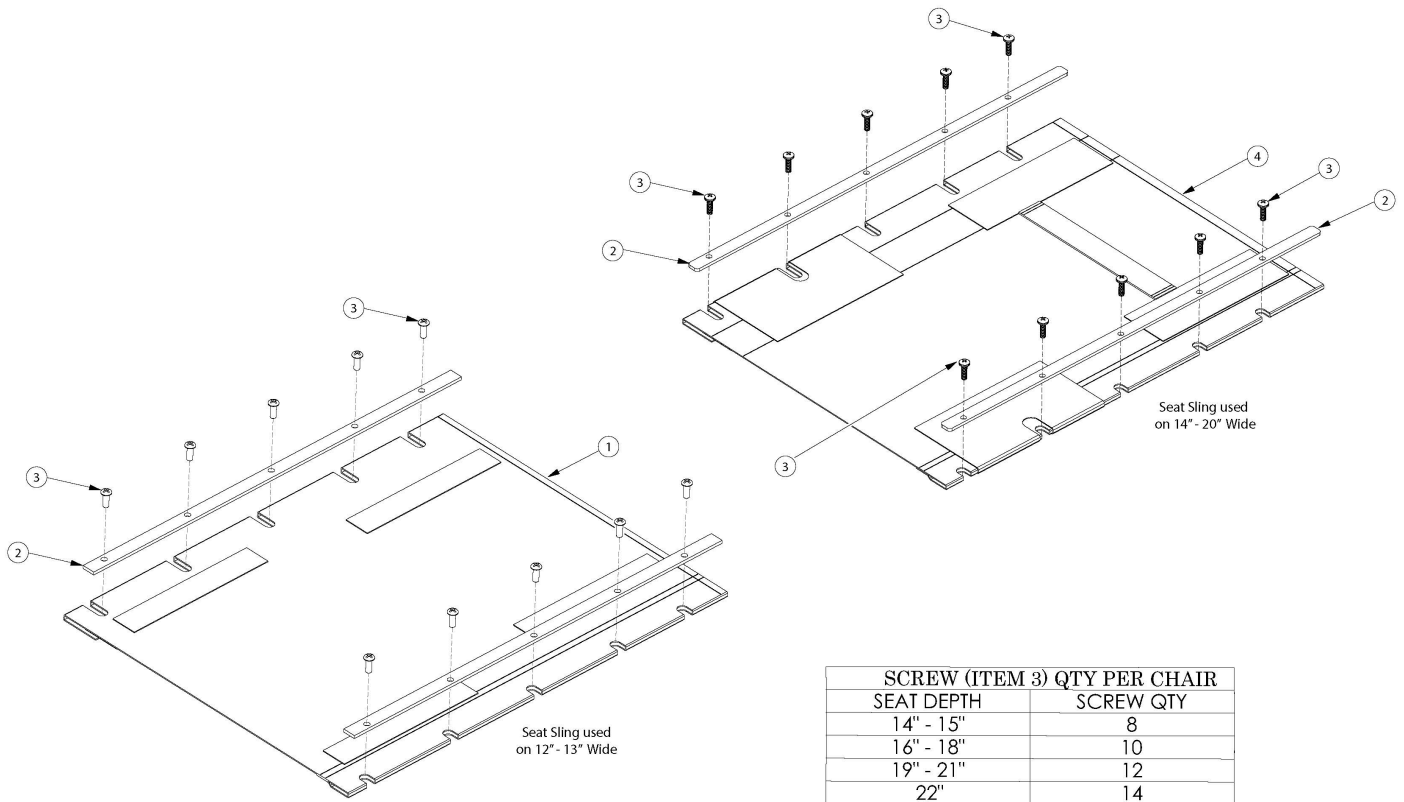

# Rogue Seat Upholstery - Growth

Seat upholstery width measures approximately 1" less than the chair size. Seat upholstery depth measures true to the chair size.

Item Number	Part Number	Description	Quantity
1a	101516	Seat Upholstery Rigid 1214	1
1b	101517	Seat Upholstery Rigid 1215	1
1c	101518	Seat Upholstery Rigid 1216	1
1d	101519	Seat Upholstery Rigid 1217	1
1e	101520	Seat Upholstery Rigid 1218	1
1f	101569	Seat Upholstery Rigid 1219	1
1g	101523	Seat Upholstery Rigid 1314	1
1h	101524	Seat Upholstery Rigid 1315	1
1i	101525	Seat Upholstery Rigid 1316	1
1j	101526	Seat Upholstery Rigid 1317	1
1k	101527	Seat Upholstery Rigid 1318	1

Item Number	Part Number	Description	Quantity
1l	101571	Seat Upholstery Rigid 1319	1
1m	101572	Seat Upholstery Rigid 1320	1
2e	000241	Seat Rail 14" Deep Rigid/Liberty	2
2f	000242	Seat Rail 15" Deep RIGID	2
2g	000243	Seat Rail 16" Deep Rigid/Liberty	2
2h	000244	Seat Rail 17" Deep RIGID	2
2i	000245	Seat Rail 18" Deep Rigid/Liberty	2
2j	000246	Seat Rail 19" Deep RIGID	2
2k	000247	Seat Rail 20" Deep Rigid/Liberty	2
2l	000552	Seat Rail 21" Deep RIGID	2
2m	000553	Seat Rail 22" Deep RIGID	2
3	100734	M5 x 16 PHMS ZC	14
4a	101000	Seat Upholstery Rigid/Liberty 1414	1
4b	101005	Seat Upholstery Rigid 1415	1
4c	101012	Seat Upholstery Rigid/Liberty 1416	1
4d	101019	Seat Upholstery Rigid 1417	1
4e	101026	Seat Upholstery Rigid/Liberty 1418	1
4f	101033	Seat Upholstery Rigid 1419	1
4g	101074	Seat Upholstery Rigid/Liberty 1420	1
4h	101001	Seat Upholstery Rigid/Liberty 1514	1
4i	101006	Seat Upholstery Rigid 1515	1
4j	101013	Seat Upholstery Rigid/Liberty 1516	1
4k	101020	Seat Upholstery Rigid 1517	1
4l	101027	Seat Upholstery Rigid/Liberty 1518	1
4m	101034	Seat Upholstery Rigid 1519	1
4n	101040	Seat Upholstery Rigid/Liberty 1520	1
4o	101002	Seat Upholstery Rigid/Liberty 1614	1
4p	101007	Seat Upholstery Rigid 1615	1