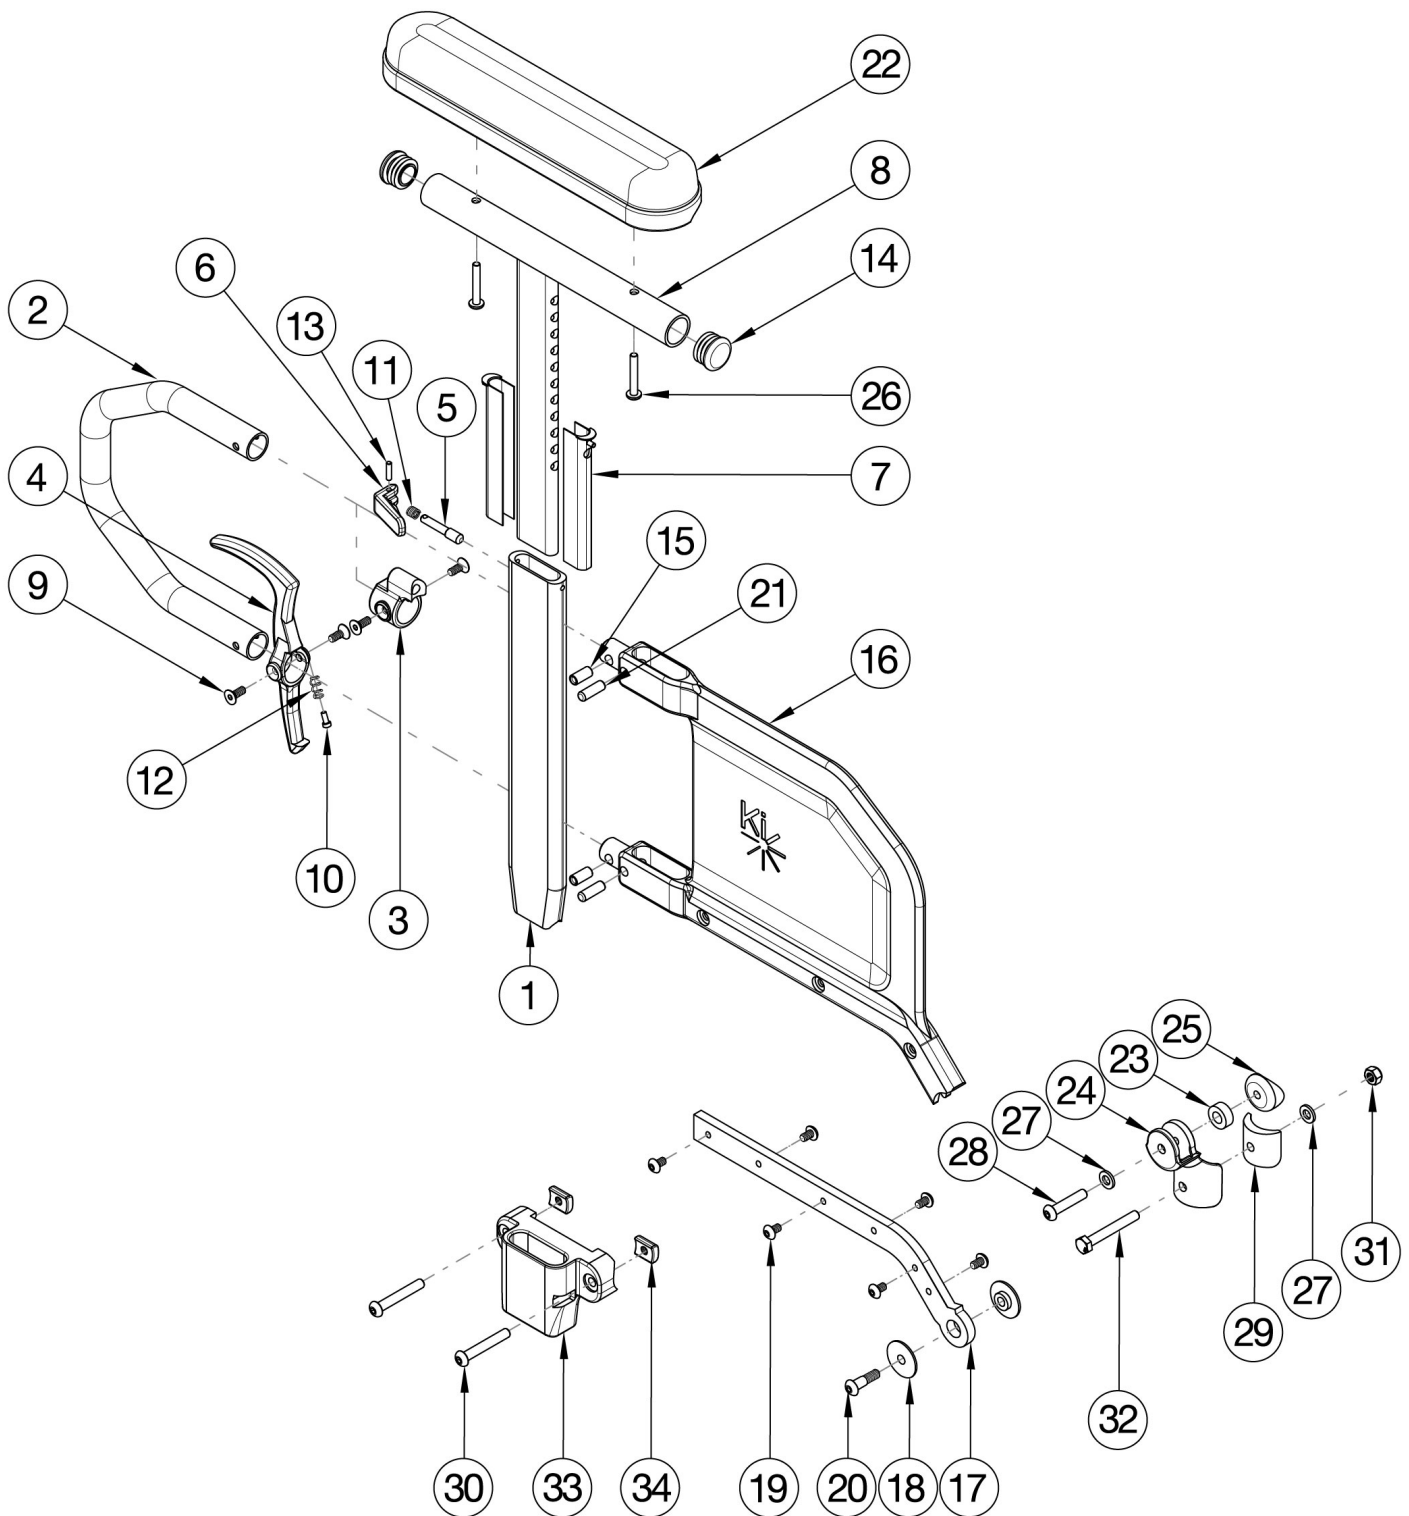

Catalyst E Armrests - Tall Height Adjustable Flip Back T-Arm

Short assemblies used with 14" - 16" Seat Depths. Long assemblies used with 17" - 20" Seat Depths.