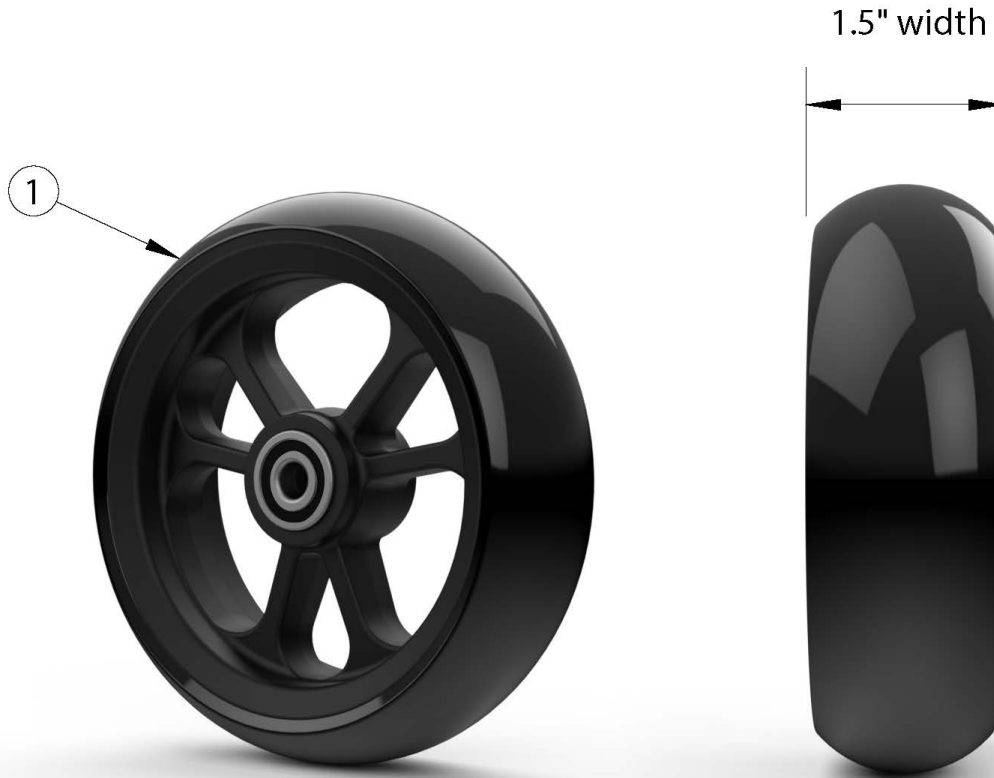

Rogue XP Casters - 1.5" Poly

If changing size of casters, new forks may be needed.

Item Number	Part Number	Description	Quantity
1a	111842	Caster 4 x 1.5" Poly	1
1b	111843	Caster 5 x 1.5" Poly	1
1c	111844	Caster 6 x 1.5" Poly	1