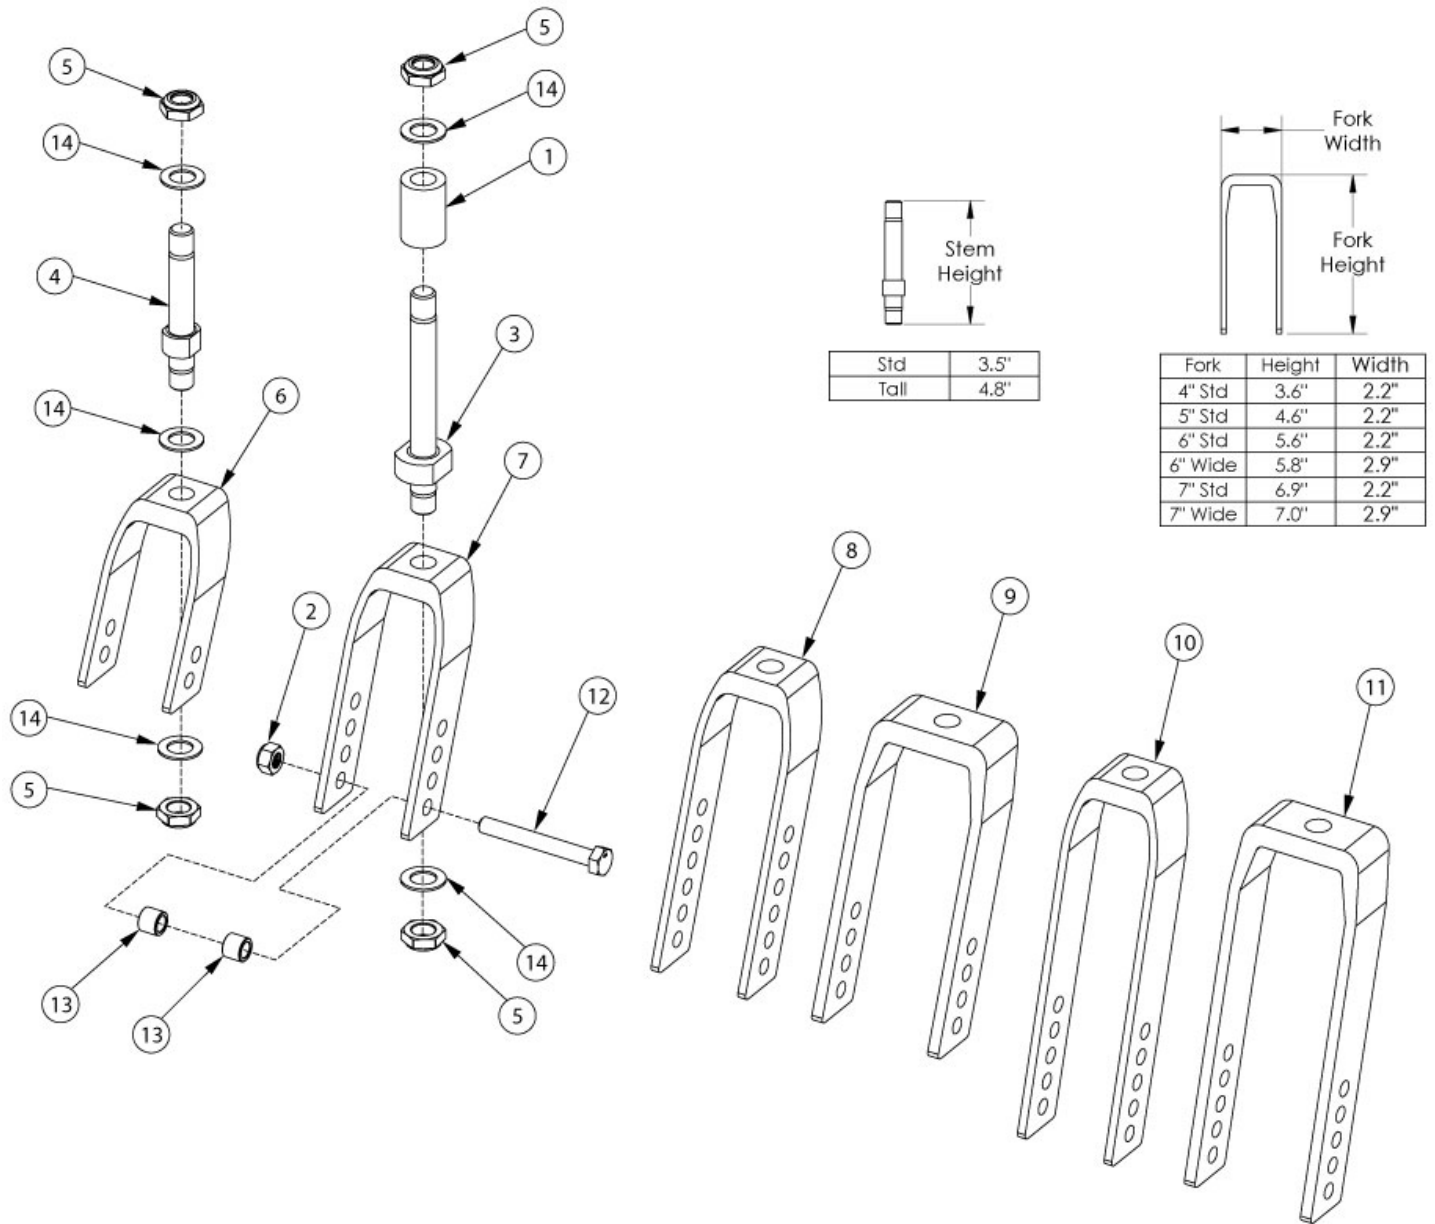

CR45 Forks and Stems

Item Number	Part Number	Description	Quantity
4, 5, 6, 14	112904	Fork Assembly, Black, 4" Std Stem, Tilt	1
4, 5, 7, 14	503816	Fork Assembly 5" Std Stem, Tilt	1
4, 5, 8, 14	503814	Fork Assembly 6" Std Stem, Tilt	1
4, 5, 9, 14	503817	Fork Assembly 6" Wide Std Stem, Tilt <i>Only used with 2" wide casters.</i>	1
4, 5, 10, 14	503815	Fork Assembly 7" Std Stem, Tilt	1

Item Number	Part Number	Description	Quantity
4, 5, 11, 14	503818	Fork Assembly 7" Wide Std Stem, Tilt <i>Only used with 2" wide casters.</i>	1
1, 3, 5, 6, 14	506153	Fork Assembly 4" Tall Stem, Tilt	1
1, 3, 5, 7, 14	506369	Fork Assembly 5" Tall Stem Focus	1
1, 3, 5, 8, 14	506370	Fork Assembly 6" Tall Stem Focus	1
1, 3, 5, 9, 14	506371	Fork Assembly 6" Wide Tall Stem Focus <i>Only used with 2" wide casters.</i>	1
1, 3, 5, 10, 14	506372	Fork Assembly 7" Tall Stem Focus	1
2, 12a, 13a	502653	Caster Attachment Hardware Kit CAT/FCS	1
2, 12b, 13b	502654	Caster Attachment Hardware Kit for 6" and 7" Wide Fork, CAT/FCS <i>Only used with 2" wide casters</i>	1
1	002476	Spacer, 3/4" OD x 1/2" ID x 1.23	1
2	100659	M8 Nylock Nut Blk Zn	1
1, 3, 5, 14	506374	Caster Stem Tall, Adult Tilt	1
4, 5, 14	503819	Caster Stem Standard, Focus	1
5	100529	M12 x 1.25mm Lock Nut Black	2
5, 6	506492	Caster Fork 4", Liberty	1
5, 7	503823	Caster Fork 5" Focus	1
5, 8	503824	Caster Fork 6" Focus	1
5, 9	503825	Caster Fork 6" Wide Focus <i>Only used with 2" wide casters</i>	1
5, 10	503826	Caster Fork 7" Focus	1
5, 11	503827	Caster Fork 7" Wide Focus <i>Only used with 2" wide casters</i>	1
12a	101829	M8 x 65 HHCS Blk Zn	1
12b	101831	M8 x 80 HHCS Blk Zn <i>Only used with 2" wide casters</i>	1
13a	100792	Caster Spacer D8 x D12 x 10mm / Close Mount Handrim Spacer <i>Used with all casters except 6x2</i>	2
13b	001246	Caster Spacer Black 6 x 2 Poly .472ODX.319IDX.370LG <i>Only used with 6" x 2" casters</i>	2

Item Number	Part Number	Description	Quantity
14	100682	Washer 1/2" .518 x .875 x .047 F/W Black Zinc	3