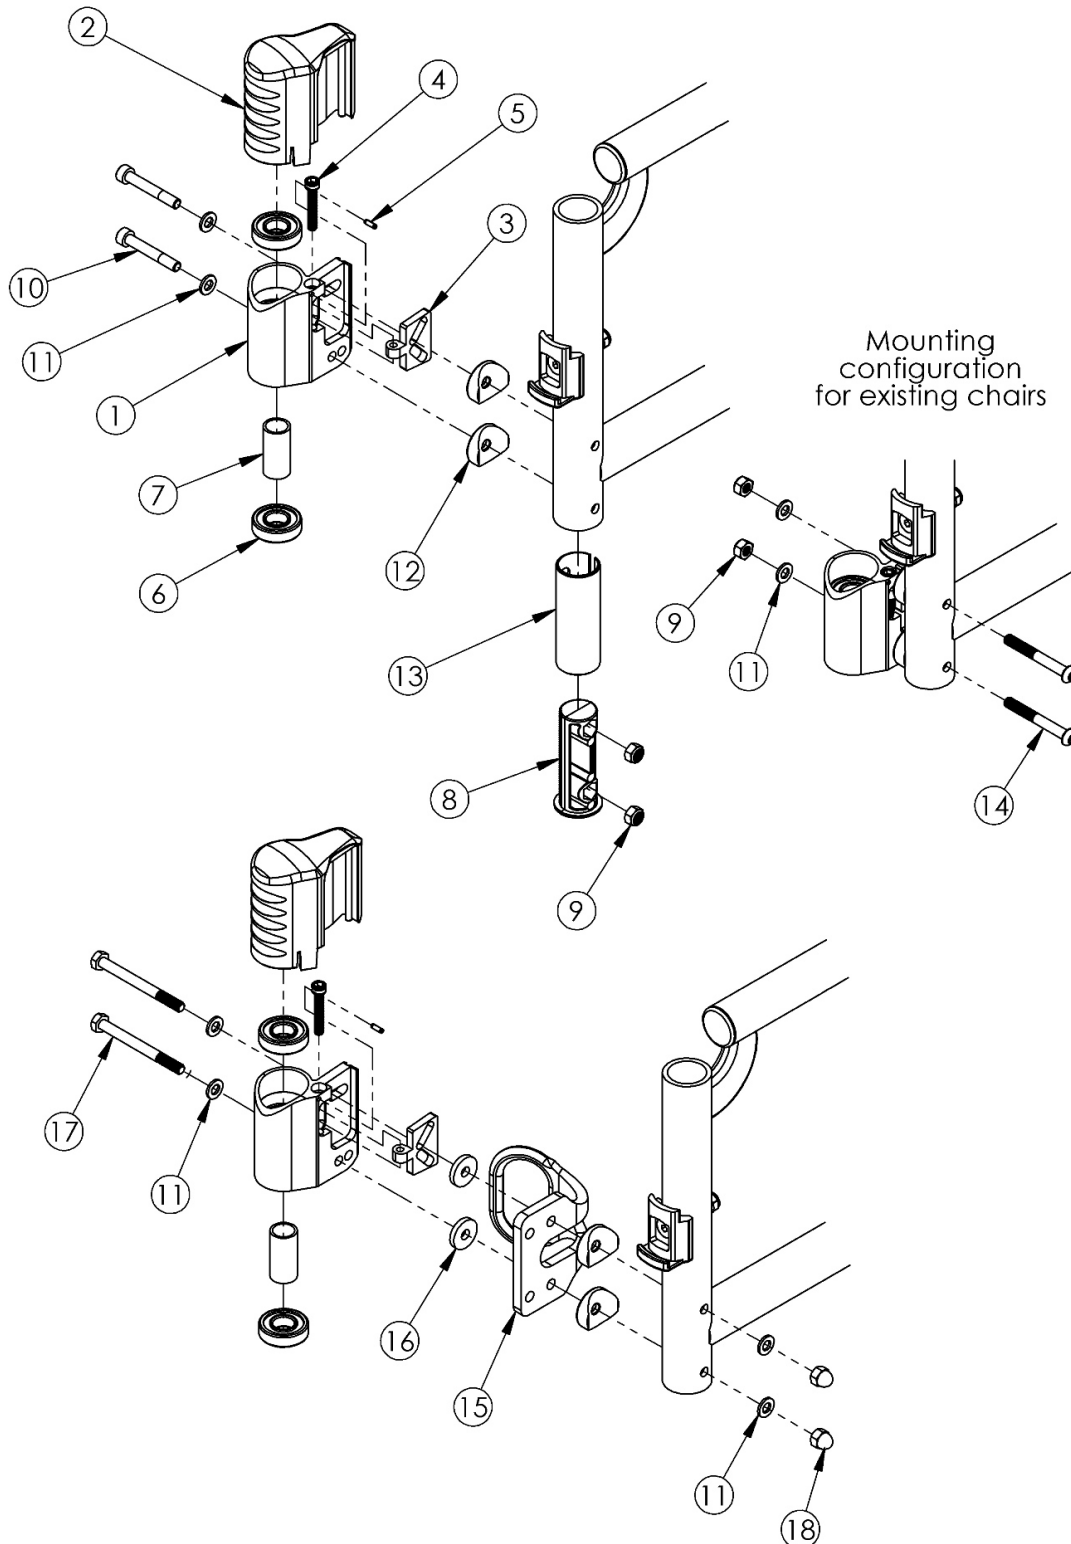

Catalyst 5 Performance Caster Housing for Swing Away Frame