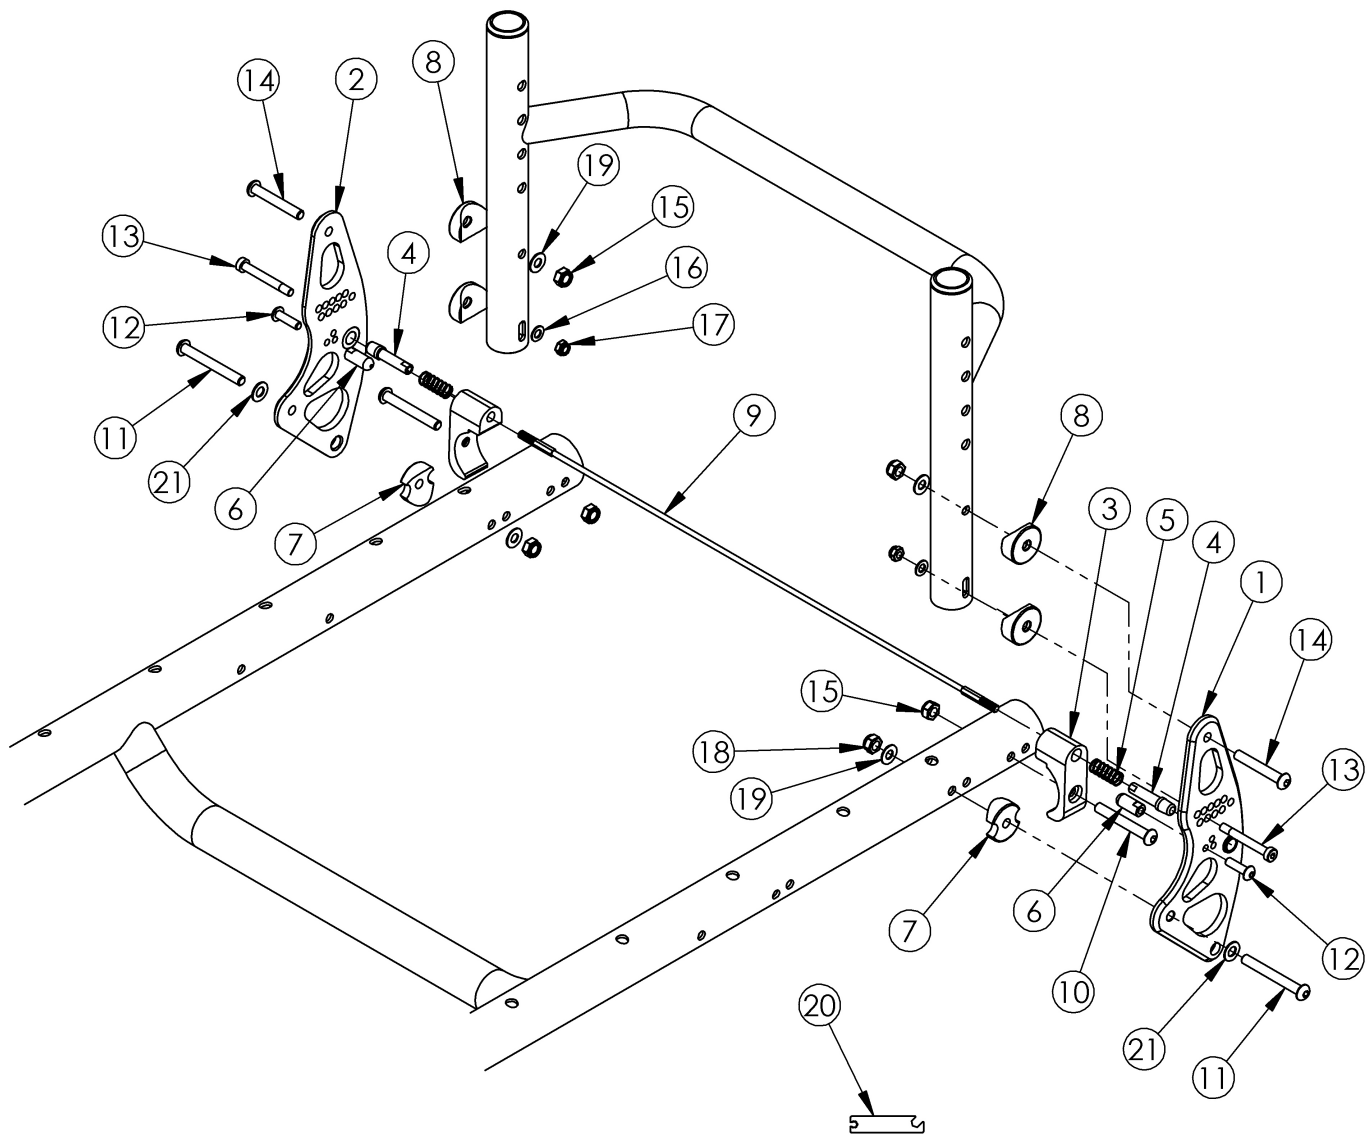

(Discontinued 1) Rogue Backrest Mount and Hardware

Adjustment Tool required when ordering Spinergy Back Release Cable

This Rogue Backrest Mount is discontinued and was used on serial numbers prior to RG0016612 This backrest mount and hardware is used on the Discontinued Rogue with XP option frame. If you have a Rogue XP, use the Rogue XP Backrest Mount pages for replacement parts.

Item Number	Part Number	Description	Quantity
1b, 2b, 6-8, 10, 11a, 12-19, 21	500759_ _ _	Color Anodized Backrest Plate Kit	1
1b	102600_ _ _	Color Anodized Backrest Mounting Plate Left RG	1
2a, 6	000958R	Backrest Mounting Plate w/ Pin Right Black Anodized RG	1