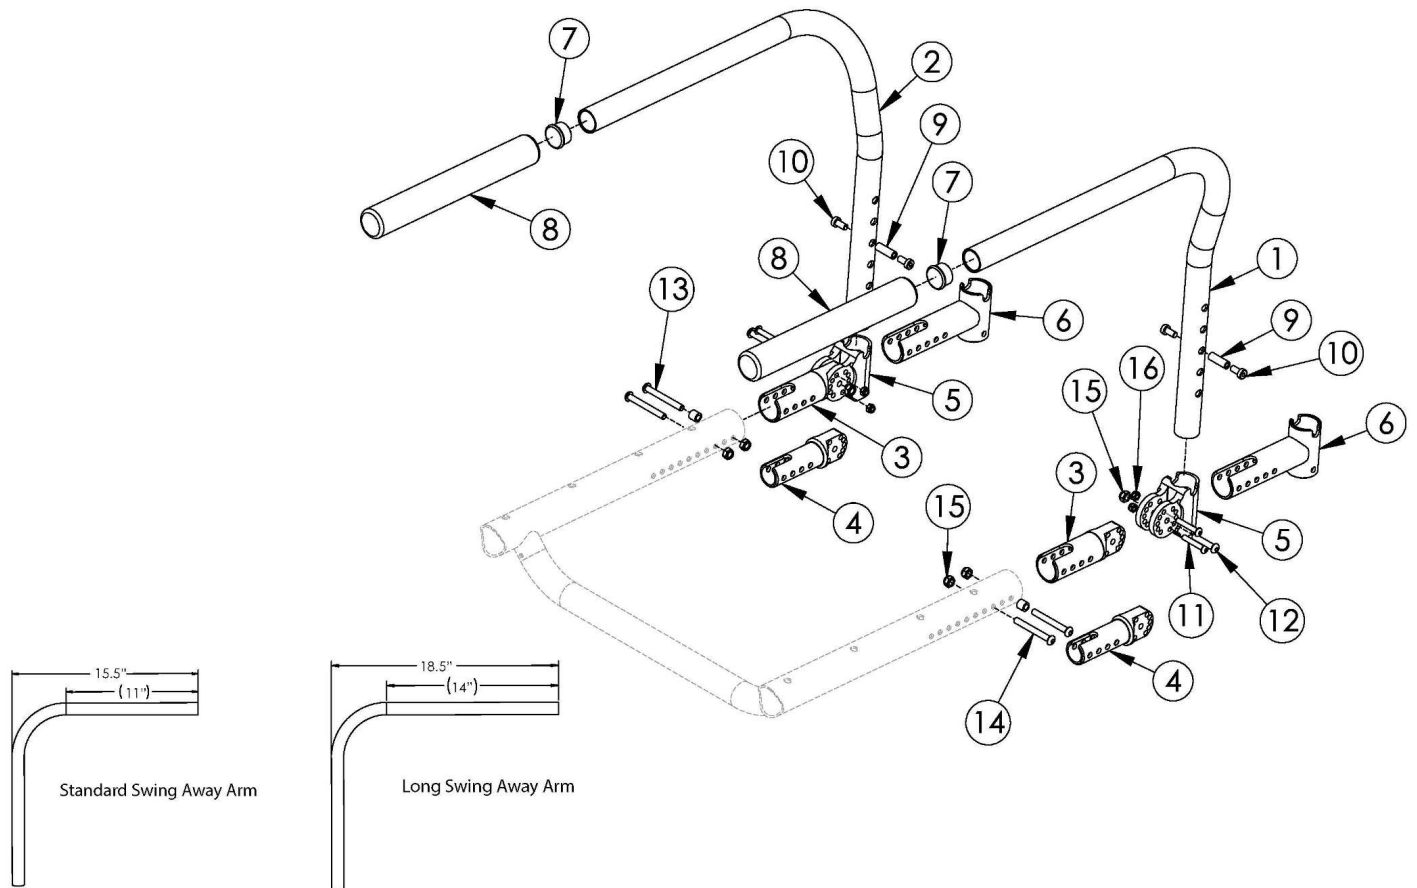

# Rigid Swing Away Armrest

The following rules apply to the Tsunami, Rogue ALX, and Little Wave: Standard Swing Away Armrests not available with 3" adjustable depth in combination with transit. Standard Swing Away Armrests not available with 2" adjustable depth in combination with transit and center of gravity 0" or less. Long Swing Away Armrests not available with 3" adjustable depth in combination with transit and center of gravity 0" or less. Long Swing Away Armrests not available with 2" adjustable depth in combination with 20" seat depth, transit, and center of gravity 0" or less.

Item Number	Part Number	Description	Quantity
1a, 7 - 10	500986	Arm Assembly Swing Away Left Rigid	1
2a, 7 - 10	500987	Arm Assembly Swing Away Right Rigid	1
1a, 2a, 7 - 10	500551	Arm Assembly Swing Away Pair Rigid	1
1b, 7 - 10	501476	Arm Assembly Long Swing Away Left Rigid	1
2b, 7 - 10	501477	Arm Assembly Long Swing Away Right Rigid	1
1b, 2b, 7 - 10	501478	Arm Assembly Long Swing Away Pair Rigid	1
3, 5, 11, 12, 14, 15, 16	500991	Swing Away Arm Receiver Assembly AL Rigid <i>Used on Rogue, Tsunami Little Wave and Tsunami AL</i>	1

Item Number	Part Number	Description	Quantity
6, 14, 15	506101	Swing Away Arm Receiver Assembly ALX Rigid <i>Used on Rogue ALX and Tsunami ALX</i>	1
3	000441	Arm Swing Away Mount AL Rigid	1
4	000445	Arm Swing Away Mount TI	1
5	000446	Arm Swing Away Receiver Rigid	1
6	000386	Arm Swing Away Receiver for RG ALX	1
7	100804	Tube End Plug 1"	1
9	000065	M6 x 23.68 Threaded Barrel	1
10	101179	M6 X 10 Shcs Blk Zc W/Patch	2
11	101560	M5 x 30 BTN SHCS ZC	2
12	101119	M6 X 32 BHCS bright	1
13	101124	M6 x 50 Low SHCS BLK ZC	1
14	100797	M6 x 40 BHCS BLK ZC	1
15	100658	M6 Nylock Nut Blk Zn	2
16	100657	M5 Nylock Nut Blk Zn	2