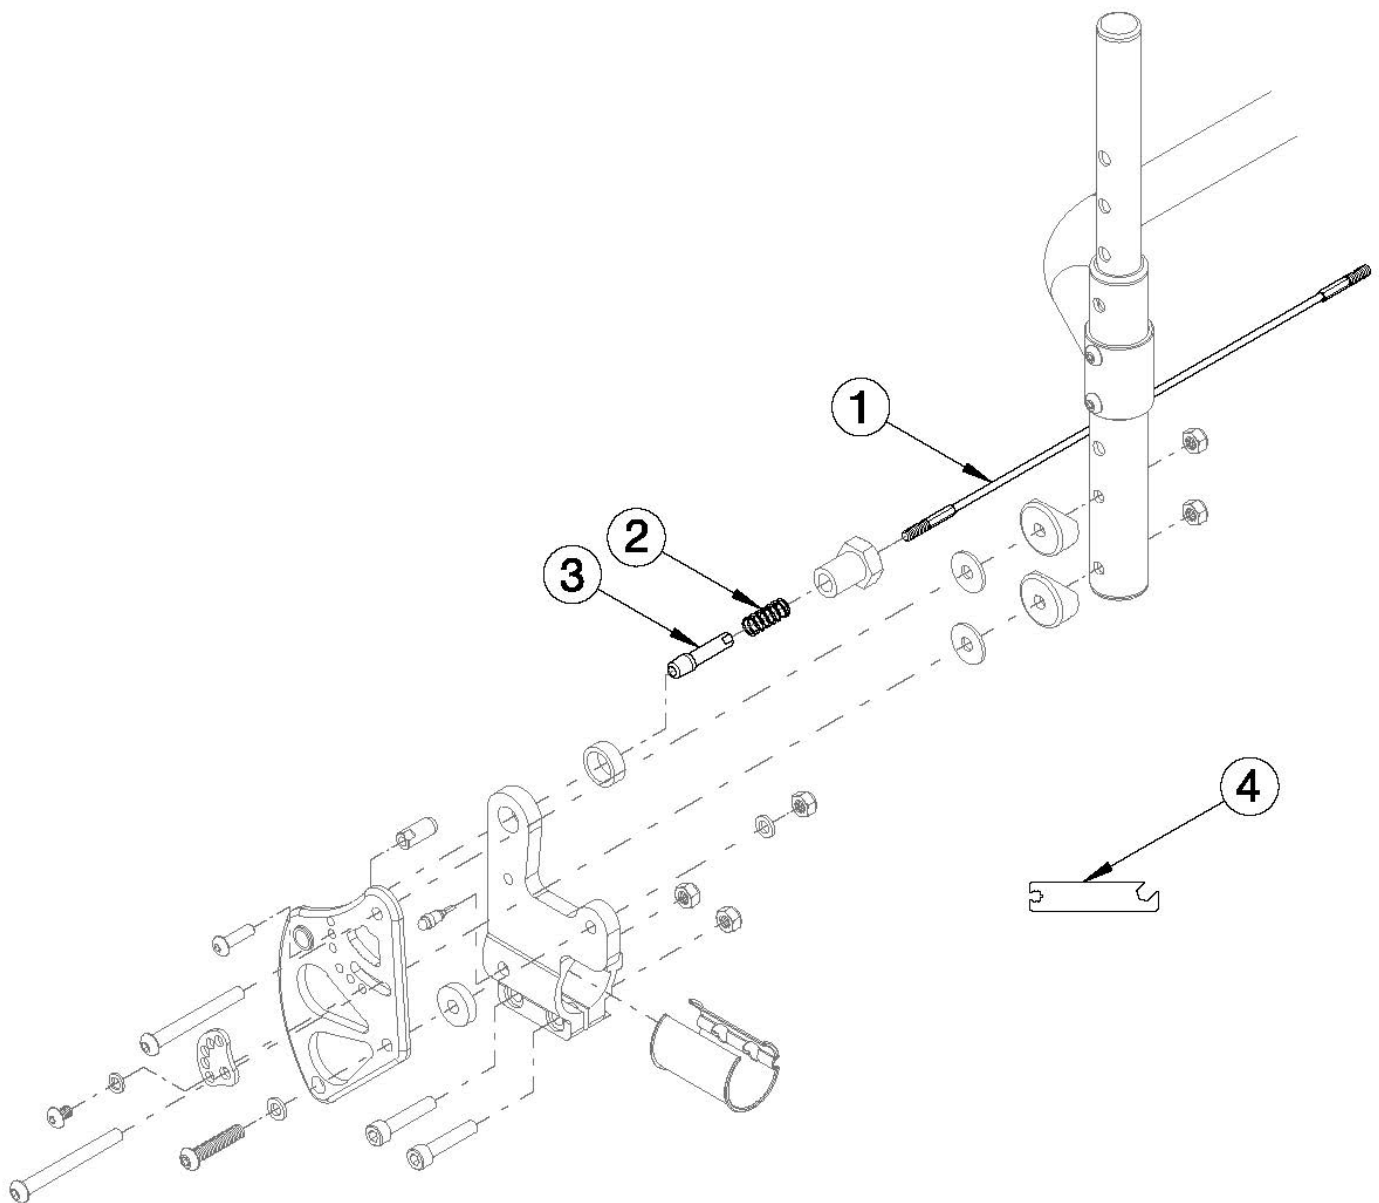

# Clik Backrest Mount - Growth

*Spinergy Back Release Cable based on seat width The Spinergy Back Release Cable length will measure 1" less than the specified seat width. When replacing back release cable, 101991 is needed.*

Item Number	Part Number	Description	Quantity
1a	102556	Spinergy Back Release Cable 8" Wide Black	1
1b	102557	Spinergy Back Release Cable 8" Wide Blue	1
1c	102558	Spinergy Back Release Cable 8" Wide Red	1
1d	102559	Spinergy Back Release Cable 8" Wide Yellow	1