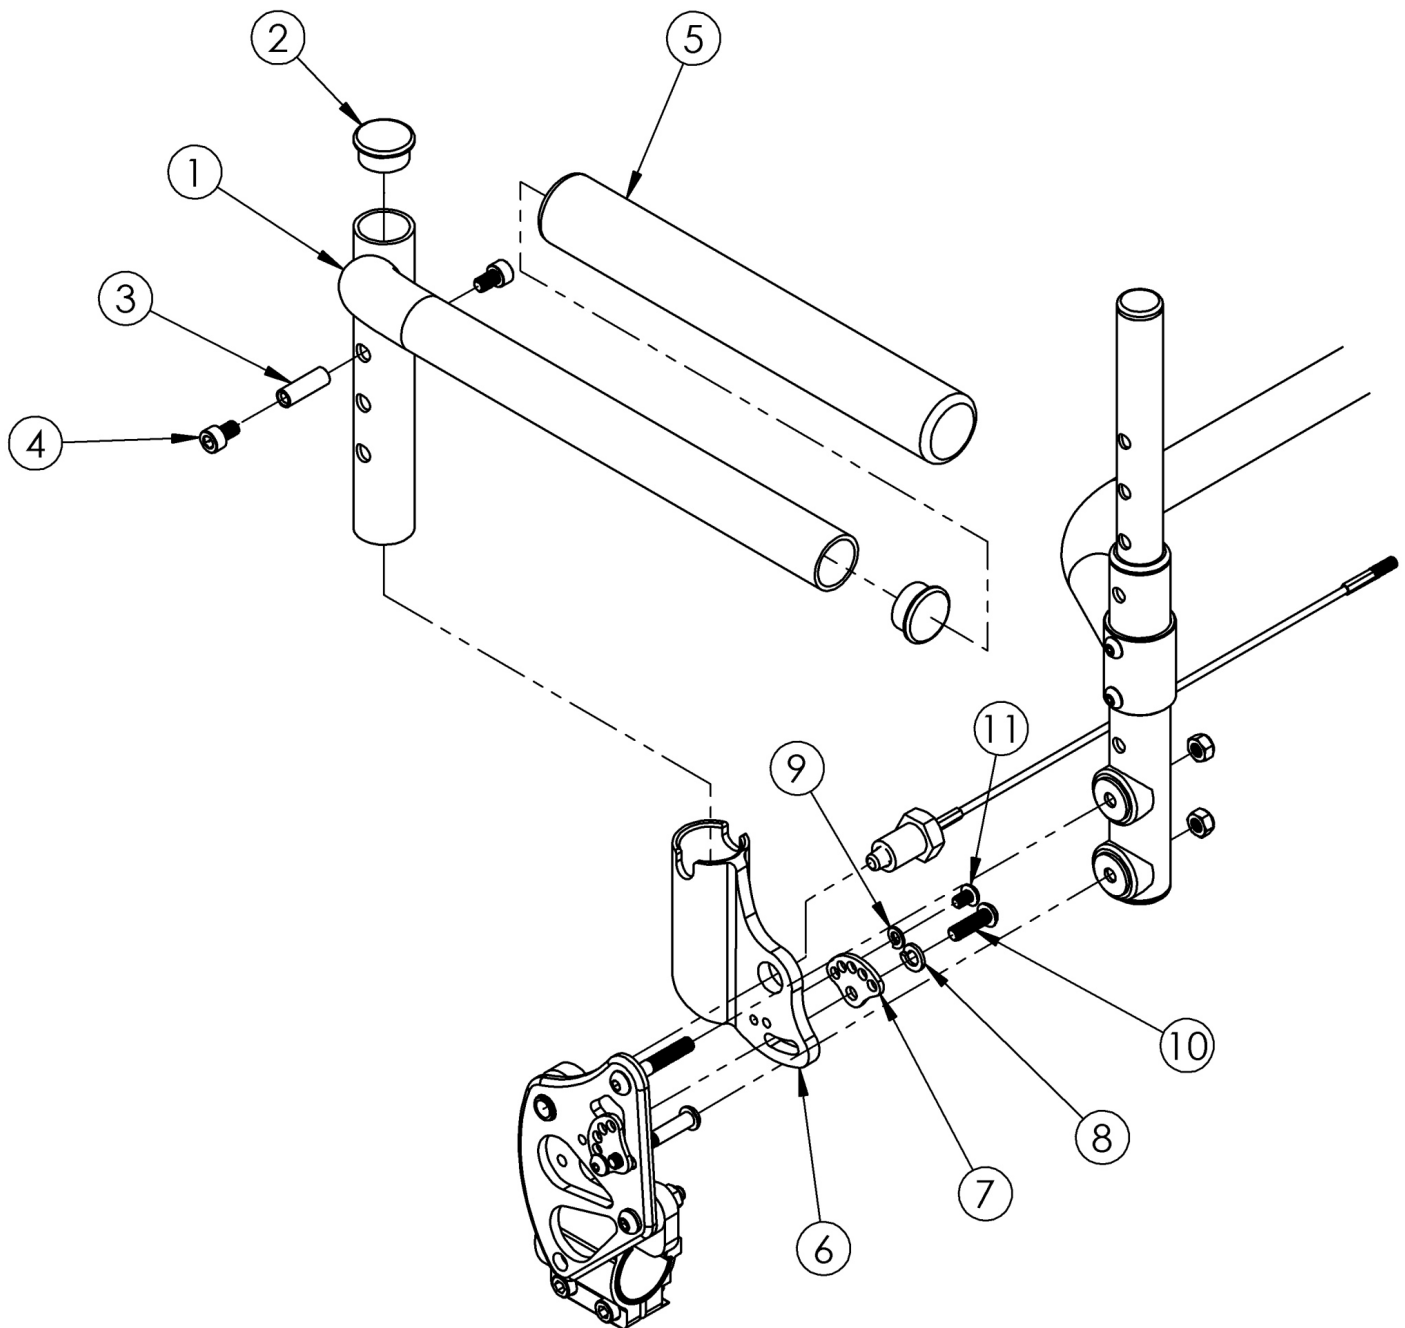

Clik / Rogue XP Swing Away Armrest

Swing Away Arm	Height Range
Short	7"-9"
Tall	9.25"-11.25"

When to use Short vs. Tall Swing Away Arms: 18" Wheel: Rear Seat Height = 11.5" use Tall // Rear Seat Height = 12" or greater use Short 20" Wheel: Rear Seat Height = 12.5" use Tall // Rear Seat Height = 13" or greater use Short 22" Wheel: Rear Seat Height = 13.5-14.5" use Tall // Rear Seat Height = 15" or greater use Short 24" Wheel: Rear Seat Height = 14.5-16.5" use Tall // Rear Seat Height = 17" or greater use Short 25" Wheel: Rear Seat Height = 14.5-17.5" use Tall // Rear Seat Height = 18" or greater use Short

Item Number	Part Number	Description	Quantity
1a, 2-11	502492	Swing Away Short Armrest w/ Receiver Assembly Right	1
1b, 2-11	502493	Swing Away Short Armrest w/ Receiver Assembly Left	1
1a, 1b, 2-11	502494	Swing Away Short Armrest w/ Receiver Assembly PAIR	1
1c, 2-11	502495	Swing Away Tall Armrest w/ Receiver Assembly Right	1
1d, 2-11	502496	Swing Away Tall Armrest w/ Receiver Assembly Left	1
1c, 1d, 2-11	502497	Swing Away Tall Armrest w/ Receiver Assembly PAIR	1
1a, 2 - 5	502485	Swing Away Short Armrest Assembly Right	1
1b, 2 - 5	502486	Swing Away Short Armrest Assembly Left	1
1a, 1b, 2 - 5	502487	Swing Away Short Armrest Assembly PAIR	1
1c, 2 - 5	502488	Swing Away Tall Armrest Assembly Right	1
1d, 2 - 5	502489	Swing Away Tall Armrest Assembly Left	1
1c, 1d, 2 - 5	502490	Swing Away Tall Armrest Assembly PAIR	1
6-11	502491	Swing Away Armrest Receiver Assembly One Side	1
2	100804	Tube End Plug 1"	2
3	000065	M6 x 23.68 Threaded Barrel	1
4	101179	M6 X 10 Shcs Blk Zc W/Patch	2
6	001769	Arm Receiver LW	1
7	001762	Arc Adjustment Cam	1
8	101835	M6 Lock Washer Blk Zn	1
9	102614	M5 Split Lock Washer BLK ZC	1
10	102623	M6 x 20 BHCS BLK ZC	1
11	102621	M5 x 8 BHCS BLK ZC	1