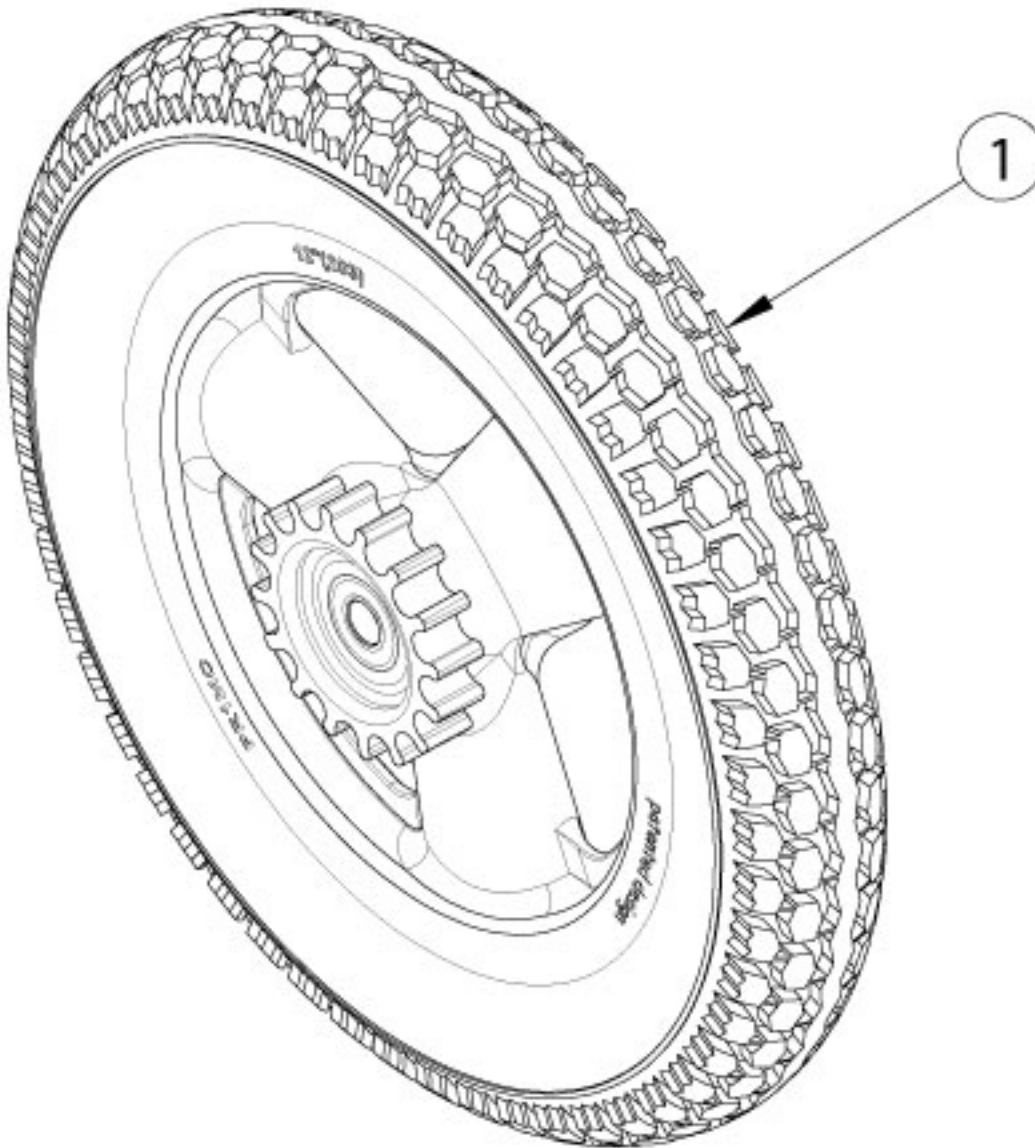

Flip for x:panda Wheels - 12" / 16" Mag (Attendant Foot Lock)

Item Number	Part Number	Description	Quantity
1a	502853	Flip Attendant Foot Lock Wheel, 12" Pneumatic EACH	1
1b	502854	Flip Attendant Foot Lock Wheel, 12" Airless EACH	1
1c	502855	Flip Attendant Foot Lock Wheel, 12" Full Poly EACH	1
1d	502856	Flip Attendant Foot Lock Wheel, 16" Pneumatic EACH	1
1e	502857	Flip Attendant Foot Lock Wheel, 16" Airless EACH	1
1f	502858	Flip Attendant Foot Lock Wheel, 16" Full Poly EACH	1
1g	113604	Flip Attendant Foot Lock Wheel, 16" Low Poly EACH	1