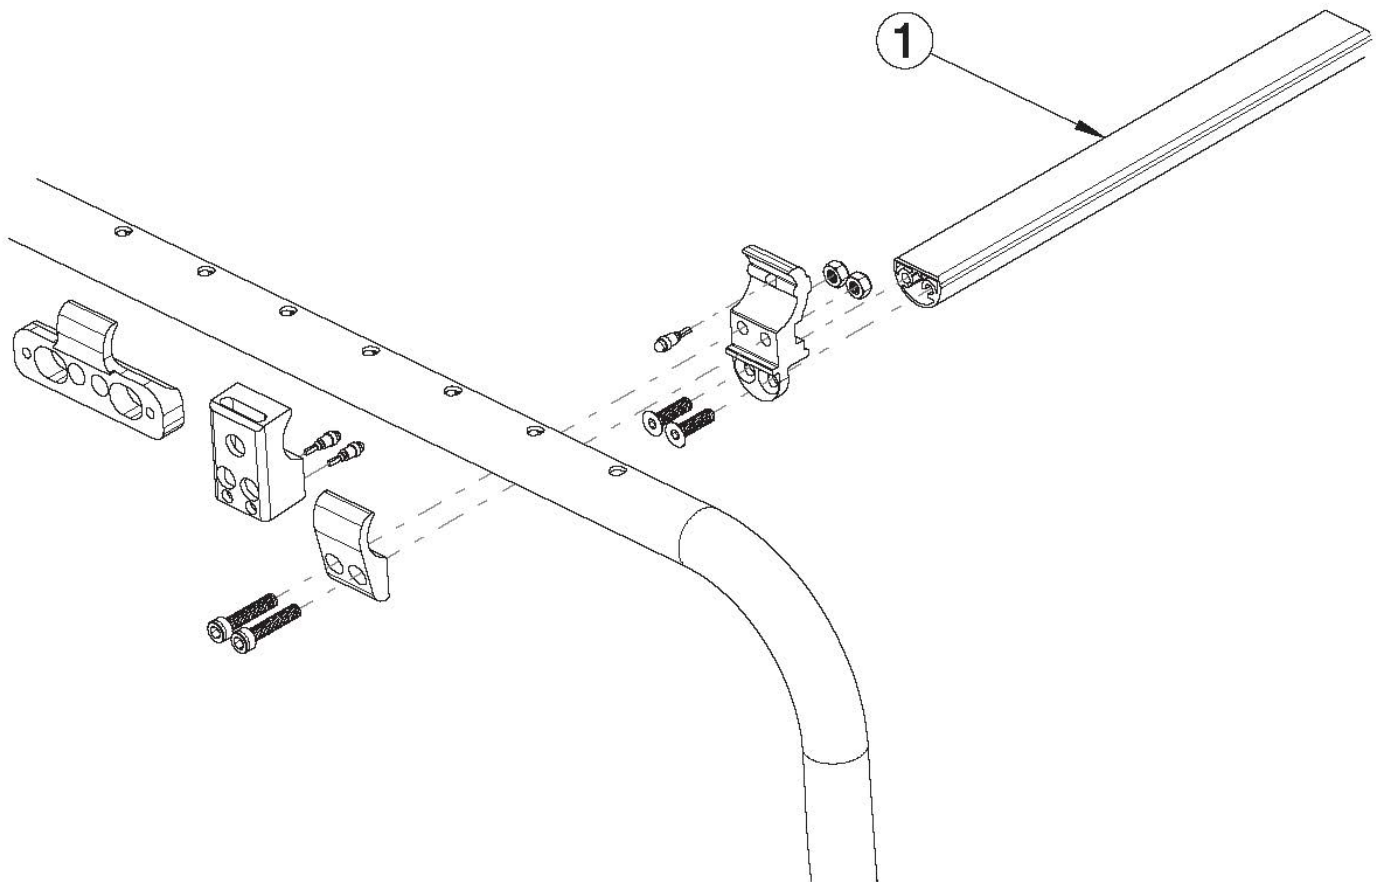

Clik Crosstube - Growth

Crosstubes measure approximately 1.5" less than the chair width

Item Number	Part Number	Description	Quantity
1a	001789	Crosstube 8" Wide, Clik	1
1b	001790	Crosstube 9" Wide, Clik	1
1c	001791	Crosstube 10" Wide, Clik	1
1d	001792	Crosstube 11" Wide, Clik	1
1e	001793	Crosstube 12" Wide, Clik	1
1f	001794	Crosstube 13" Wide, Clik	1
1g	001795	Crosstube 14" Wide, Clik	1
1h	001796	Crosstube 15" Wide, Clik	1
1i	001797	Crosstube 16" Wide, Clik	1
1j	002402	Crosstube 17" Wide, Clik	1

Item Number	Part Number	Description	Quantity
1k	002403	Crosstube 18" Wide, Clik	1