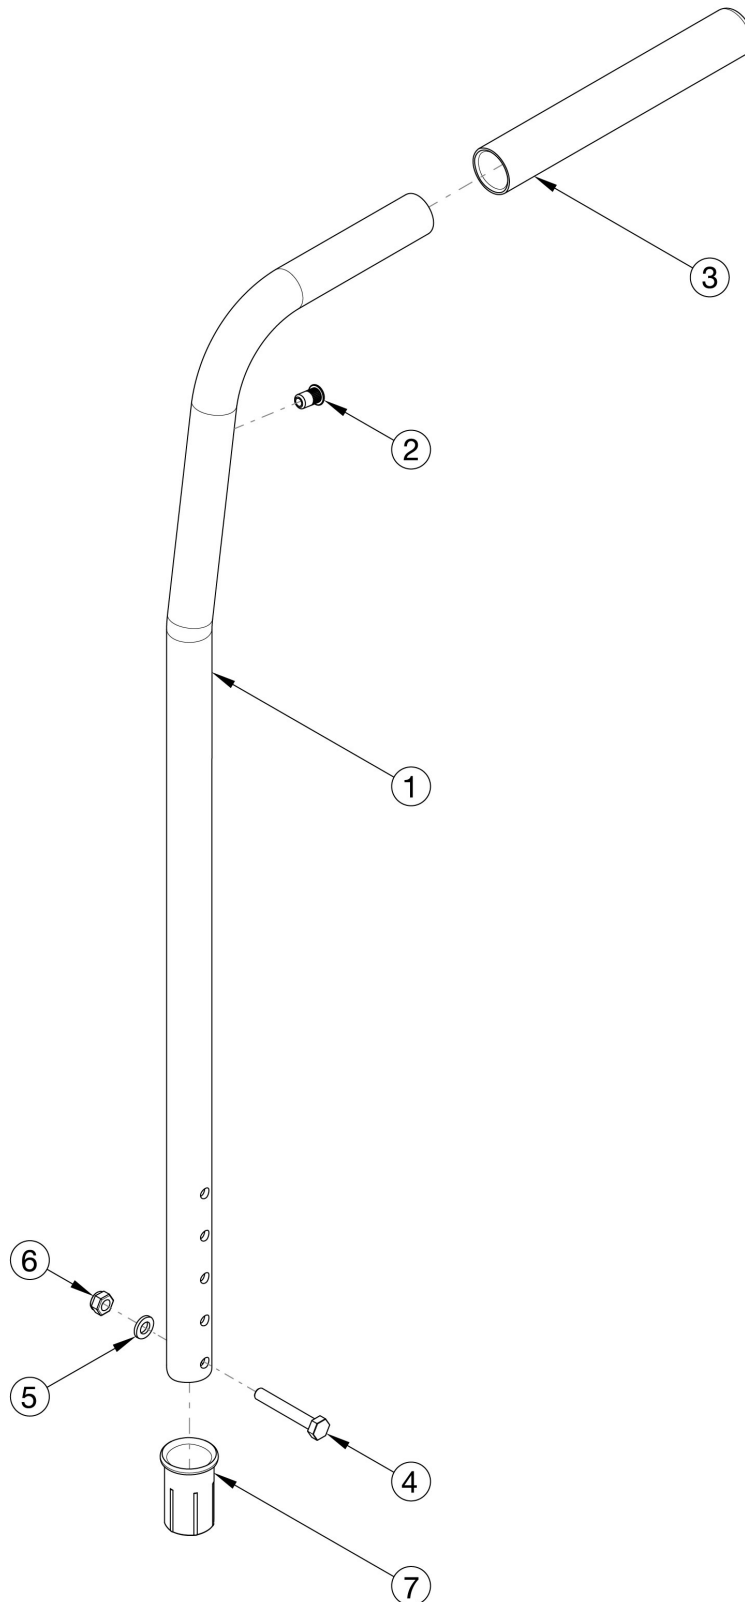

Catalyst E Backrest - 8 Degree Bend

Item Number	Part Number	Description	Quantity
1-3	115851	8 Degree Backrest Assembly	1
4-7	115852	Backrest Mount Hardware	1
4	100860	M6 X 35 Hhcs P/Thd Zc	1
5	100746	M6 Flat Washer Blk Zn	1
6	100658	M6 Nylock Nut Blk Zn	1
7	111965	Frame Sleeve, Angle Adjustable Backrest	1