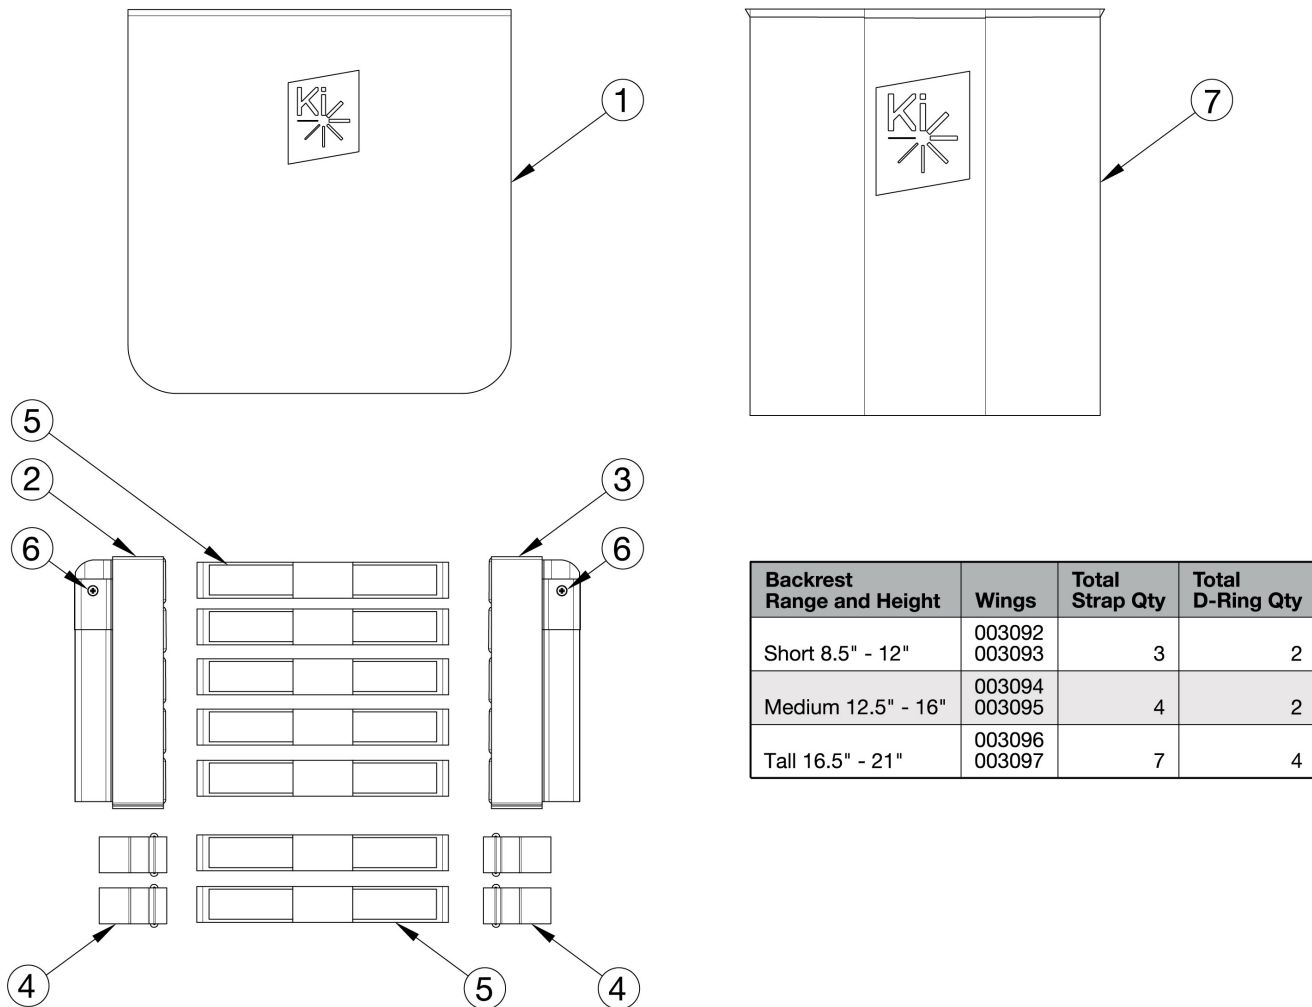

# Catalyst E Back Upholstery - Tension Adjustable

Assemblies contain the cover, amount of straps and d-rings used for the tallest height listed in the assembly. Attaching hardware is not included with the back upholstery assemblies.

Item Number	Part Number	Description	Quantity
1a, 2a, 3a, 4, 5a	116000	Back Upholstery Assembly Tension Adjustable with Standard Cover 14W, 8.5" - 12"	1
1b, 2b, 3b, 4, 5a	116001	Back Upholstery Assembly Tension Adjustable with Standard Cover 14W, 12.5"-16"	1
1c, 2c, 3c, 4, 5a	116002	Back Upholstery Assembly Tension Adjustable with Standard Cover 14W, 16.5" - 21"	1
1d, 2a, 3a, 4, 5b	117476	Back Upholstery Assembly Tension Adjustable with Standard Cover 15W, 8.5" - 12"	1
1e, 2b, 3b, 4, 5b	117477	Back Upholstery Assembly Tension Adjustable with Standard Cover 15W, 12.5"-16"	1
1g, 2a, 3a, 4, 5c	116003	Back Upholstery Assembly Tension Adjustable with Standard Cover 16W, 8.5" - 12"	1