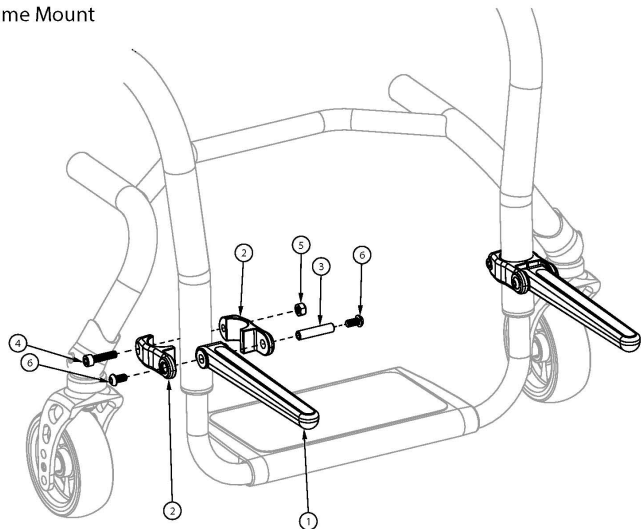

Ethos Luggage Carrier

Frame Mount

Extension Mount

| Item Number | Part Number | Description | Quantity |
|-------------|-------------|--|----------|
| 1 - 8 | 504466 | Luggage Carrier Kit, Klik/Ethos | 1 |
| 1 | 003430 | Luggage Carrier Fork Assembly | 2 |
| 2 | 003411 | Luggage Carrier Clamp 1.125 <i>Used to mount Luggage Carrier to the frame</i> | 4 |
| 3 | 003413 | Luggage Carrier Barrel | 2 |
| 4 | 100780 | M6 x 25 SHCS ZC <i>Only used when Luggage Carrier is mounted to the frame</i> | 2 |
| 5 | 100658 | M6 Nylock Nut Blk Zn | 2 |
| 6 | 100667 | M6 x 12 BTN SHCS BLKZC w/Patch | 4 |
| 7 | 003409 | Luggage Carrier Clamp .75 <i>Used to mount Luggage Carrier to the footrest tubes/extensions</i> | 4 |
| 8 | 101845 | M6 x 22 SHCS Blk Zn <i>Only used when Luggage Carrier is mounted to the footrest tubes/extensions</i> | 2 |