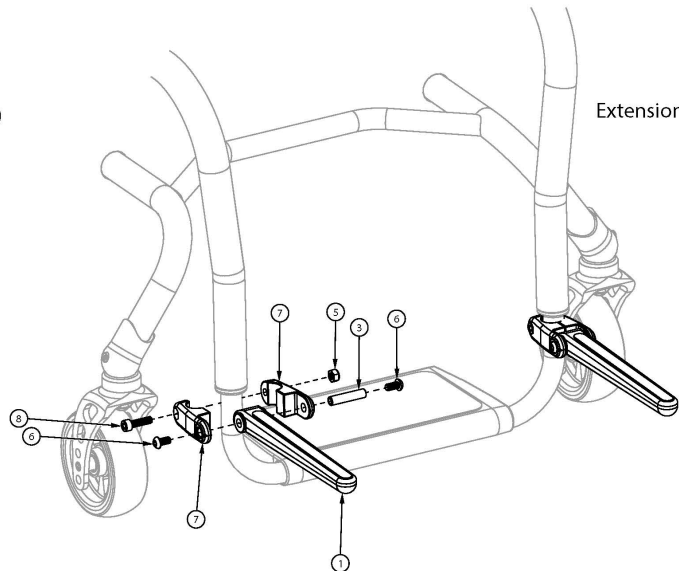

Ethos Luggage Carrier

Frame Mount

Extension Mount

| Item Number | Part Number | Description | Quantity |
|-------------|-------------|--|----------|
| 1 - 8 | 504466 | Luggage Carrier Kit, Klik/Ethos | 1 |
| 1 | 003430 | Luggage Carrier Fork Assembly | 2 |
| 2 | 003411 | Luggage Carrier Clamp 1.125 <i>Used to mount Luggage Carrier to the frame</i> | 4 |
| 3 | 003413 | Luggage Carrier Barrel | 2 |
| 4 | 100780 | M6 x 25 SHCS ZC <i>Only used when Luggage Carrier is mounted to the frame</i> | 2 |
| 5 | 100658 | M6 Nylock Nut Blk Zn | 2 |
| 6 | 100667 | M6 x 12 BTN SHCS BLKZC w/Patch | 4 |
| 7 | 003409 | Luggage Carrier Clamp .75 <i>Used to mount Luggage Carrier to the footrest tubes/extensions</i> | 4 |
| 8 | 101845 | M6 x 22 SHCS Blk Zn <i>Only used when Luggage Carrier is mounted to the footrest tubes/extensions</i> | 2 |