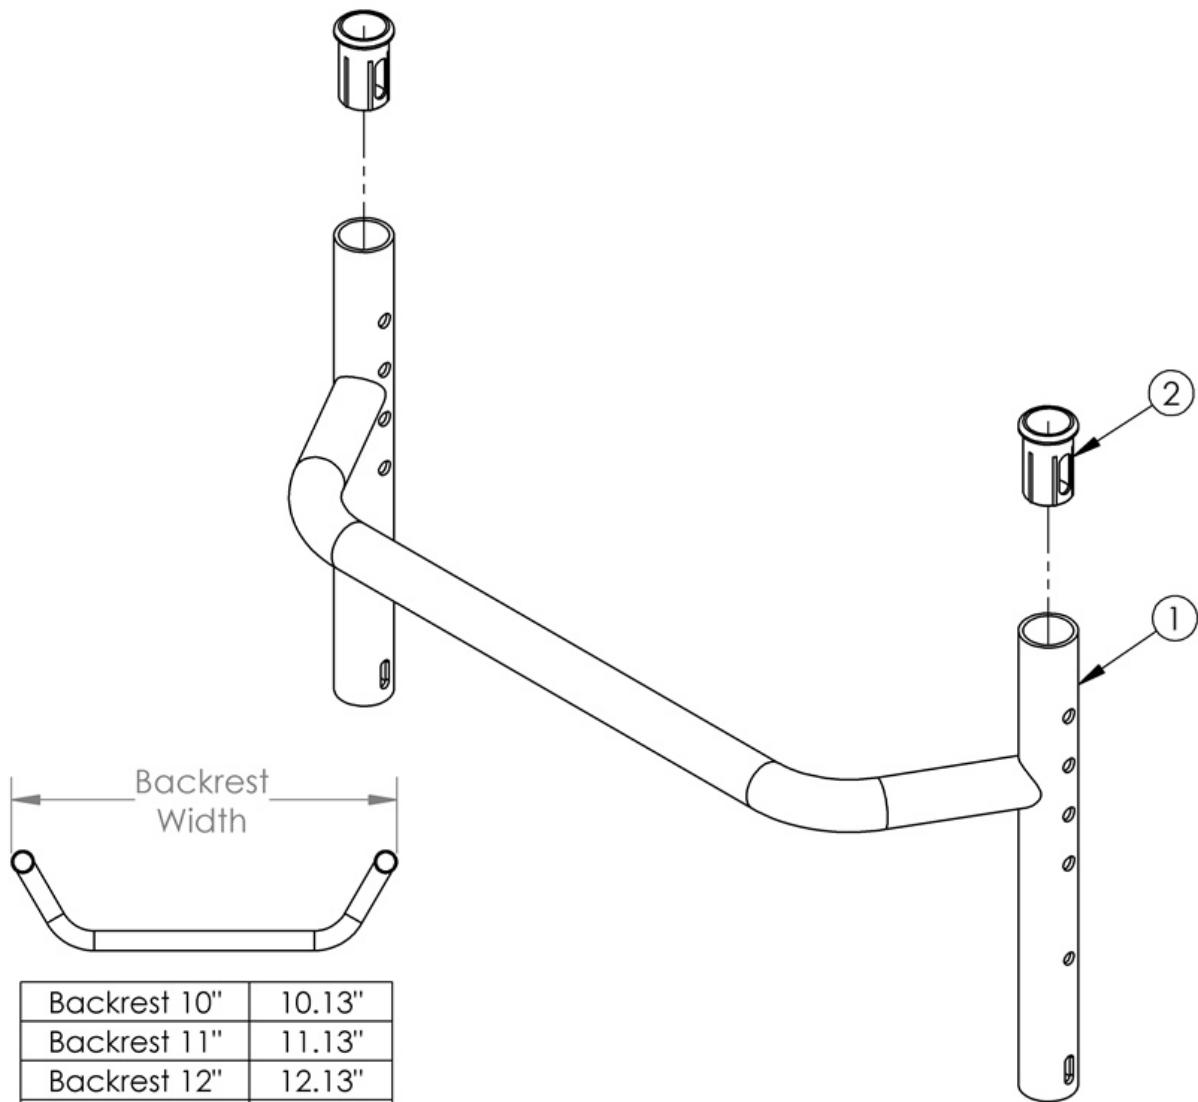

(Discontinued 1) Rogue Adjustable Height Backrest Frame with Non-Adjustable Rigidizer Bar

Backrest 10"	10.13"
Backrest 11"	11.13"
Backrest 12"	12.13"
Backrest 13"	13.13"
Backrest 14"	14.13"
Backrest 15"	15.13"
Backrest 16"	16.13"
Backrest 17"	17.13"
Backrest 18"	18.13"
Backrest 19"	19.13"
Backrest 20"	20.13"
Backrest 21"	21.13"
Backrest 22"	22.13"

This Rogue Adjustable Height Backrest Frame is discontinued and was used on serial numbers prior to RG0016612.

Item Number	Part Number	Description	Quantity
1a	000483	12" Rigid Backrest	1
1b	000484	13" Rigid Backrest	1
1c	000178	14" Rigid Backrest	1
1d	000179	15" Rigid Backrest	1
1e	000180	16" Rigid Backrest	1
1f	000181	17" Rigid Backrest	1
1g	000182	18" Rigid Backrest	1
1h	000183	19" Rigid Backrest	1
1i	000184	20" Rigid Backrest	1
2	000034	Sleeve 3/4" x 1 1/2"	2