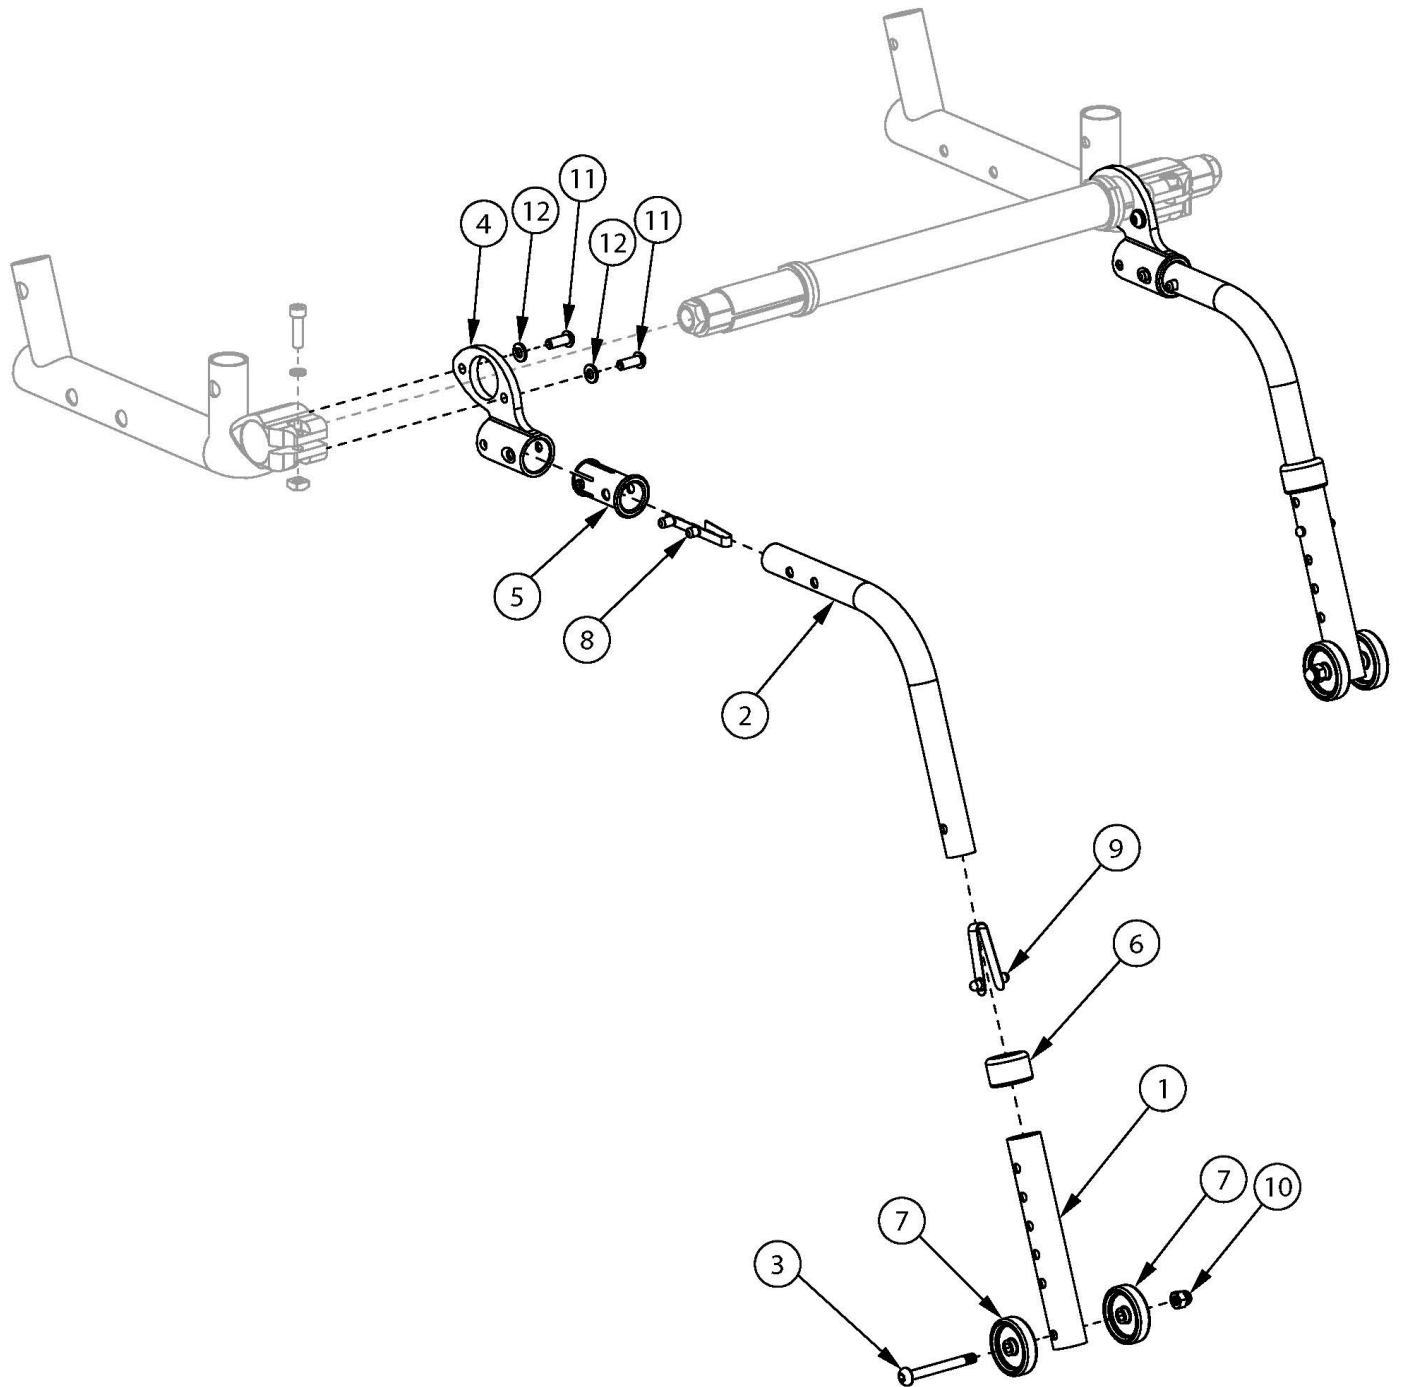

Ethos Rear Anti-Tip

Item Number	Part Number	Description	Quantity
1, 2a, 3-12	108105	Rear Anti-Tip with Receiver Retrofit Kit, 22"-25" Rear Wheel, Ethos <i>This kit contains a pair of rear Anti-Tips with receivers and attaching hardware</i>	1
1, 2b, 3-12	108106	Rear Anti-Tip with Receiver Retrofit Kit, 26" Rear Wheel, Ethos	1

Item Number	Part Number	Description	Quantity
		<i>This kit contains a pair of rear Anti-Tips with receivers and attaching hardware</i>	
1, 2a, 3, 6-10	108102	Anti-Tip Assembly 22"-25" Wheel, Ethos	2
1, 2b, 3, 6-10	108103	Anti-Tip Assembly 26" Wheel, Ethos	2
1, 3, 7, 10	119668	Anti-Tip Lower Assembly	2
4, 5, 11, 12	108104	Rear Anti-Tip Receiver Kit, Ethos	2
2a	000077	Anti Tip Tube Upper Medium <i>Commonly used with 22" - 25" rear wheels</i>	2
2b	000078	Anti Tip Tube Upper Long <i>Commonly used with 26" rear wheels</i>	2
4	003982	Standard Anti-Tip Receiver	2
5	004187	Standard Anti Tip Sleeve	2
6	004306	Anti-Tip Anti Rattle Bushing	2
8	100533	Detent Button	2
9	100534	Detent Button Lower	2
11	101721	M6 X 16 Btn Shcs W/ Patch	4
12	101835	M6 Lock Washer Blk Zn	4