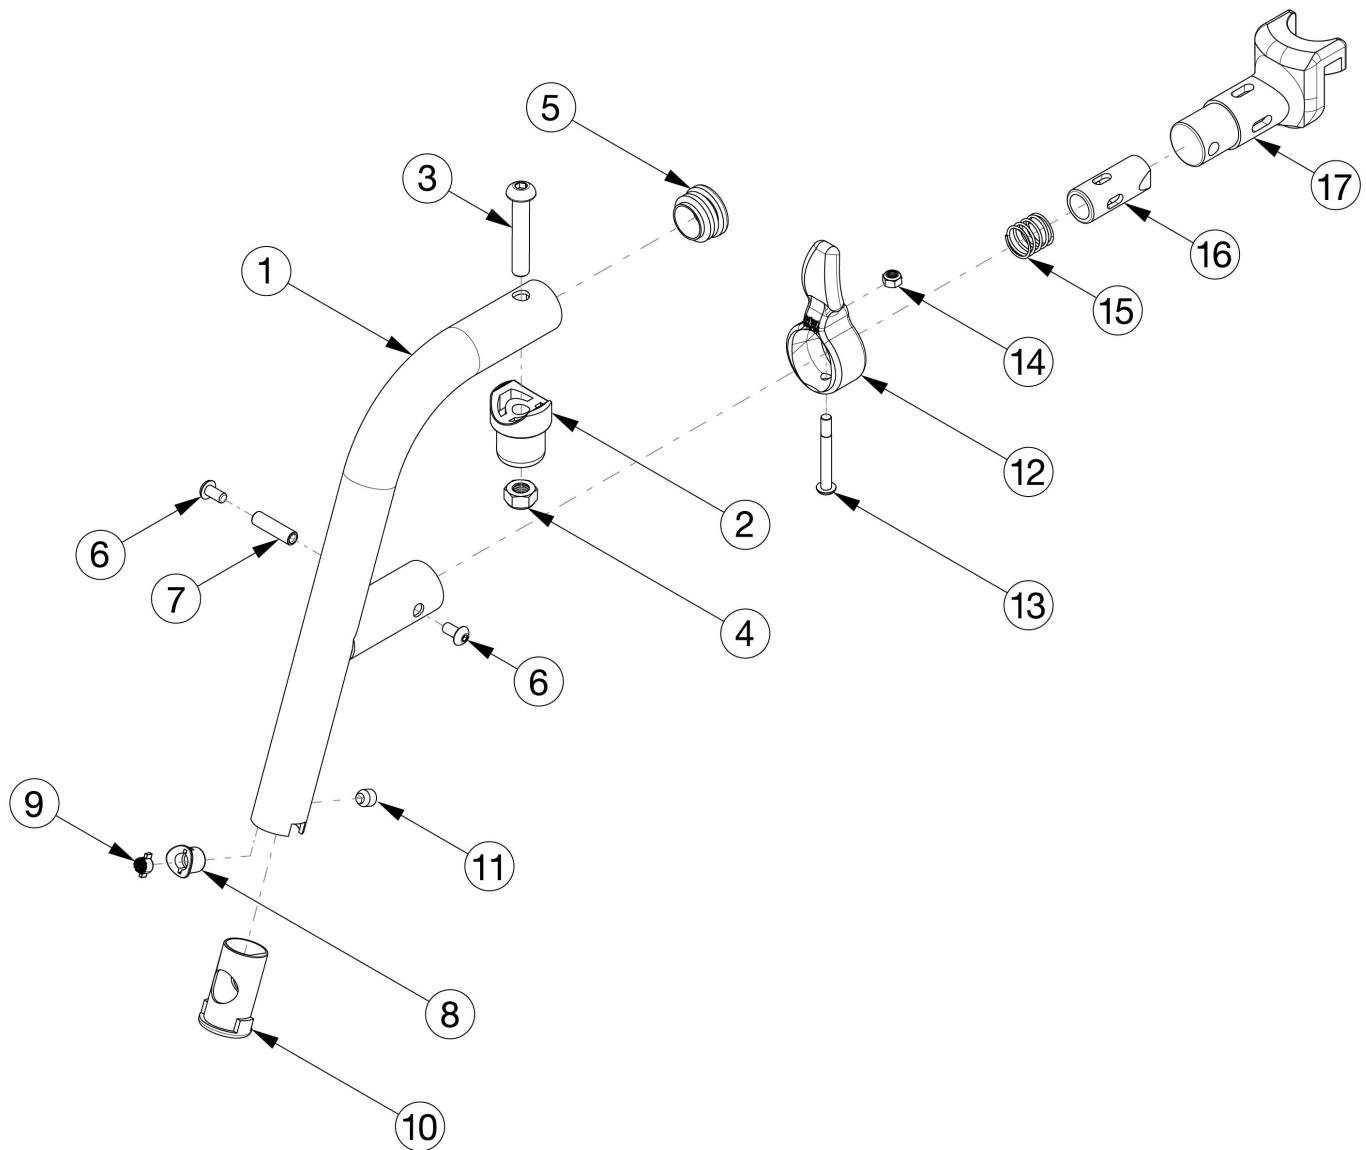

Catalyst E Hangers - 70 Degree Extension Tube

If changing degree of hanger, new extension tubes may be needed

Item Number	Part Number	Description	Quantity
1-17	115918_ _ _	70° Cleat Hanger Assembly, 4-Way-In-Line, Catalyst E	1
1-17	115919_ _ _	70° Cleat Hanger Assembly, 4-Way - Out Left, Catalyst E _ _ _	1
1-17	115920_ _ _	70° Cleat Hanger Assembly, 4-Way - Out Right, Catalyst E _ _ _	1
12 - 17	003225	Assembled 4-Way In Line Hanger Release	1
12 - 17	003225INST	Assembled 4-Way In Line Hanger Release with Instruction	1

Item Number	Part Number	Description	Quantity
12 - 17	003643	Assembled 4-Way Out Hanger Release, Left	1
12 - 17	003643INST	Assembled 4-Way Out Hanger Release, Left with Instruction	1
12 - 17	003642	Assembled 4-Way Out Hanger Release, Right	1
12 - 17	003642INST	Assembled 4-Way Out Hanger Release, Right with Instruction	1
8 - 11	115845	Cleat Hanger Adjustment Hardware	1
2	000032	Footrest Hanger Pivot Saddle	1
3	100673	M8 x 45 BTN SHCS BLKZC	1
4	100659	M8 Nylock Nut Blk Zn	1
5	100804	Tube End Plug 1"	1
6	100669	M5 x 10 BTN SHCS BLKZC w/Patch	2
7	000073	M5 x 24 Threaded Barrel	1
8	111949	Hanger Cleat Housing	1
9	111950	Hanger Cleat	1
10	111948	Cleat Hanger Sleeve	1
11	114457	M8 x 8 x 1.25 Cup Point Set Screw w/ Patch	1
12	003228	Hanger Latch, 4-Way, Lever	1
13	001374	M5 x 40 BHCS P/THD BLKZC	1
14	100657	M5 Nylock Nut Blk Zn	1
15	000119	Hanger Spring	1
16	003227	Hanger Latch Pin	1
17	003226	Hanger Latch Bracket	1