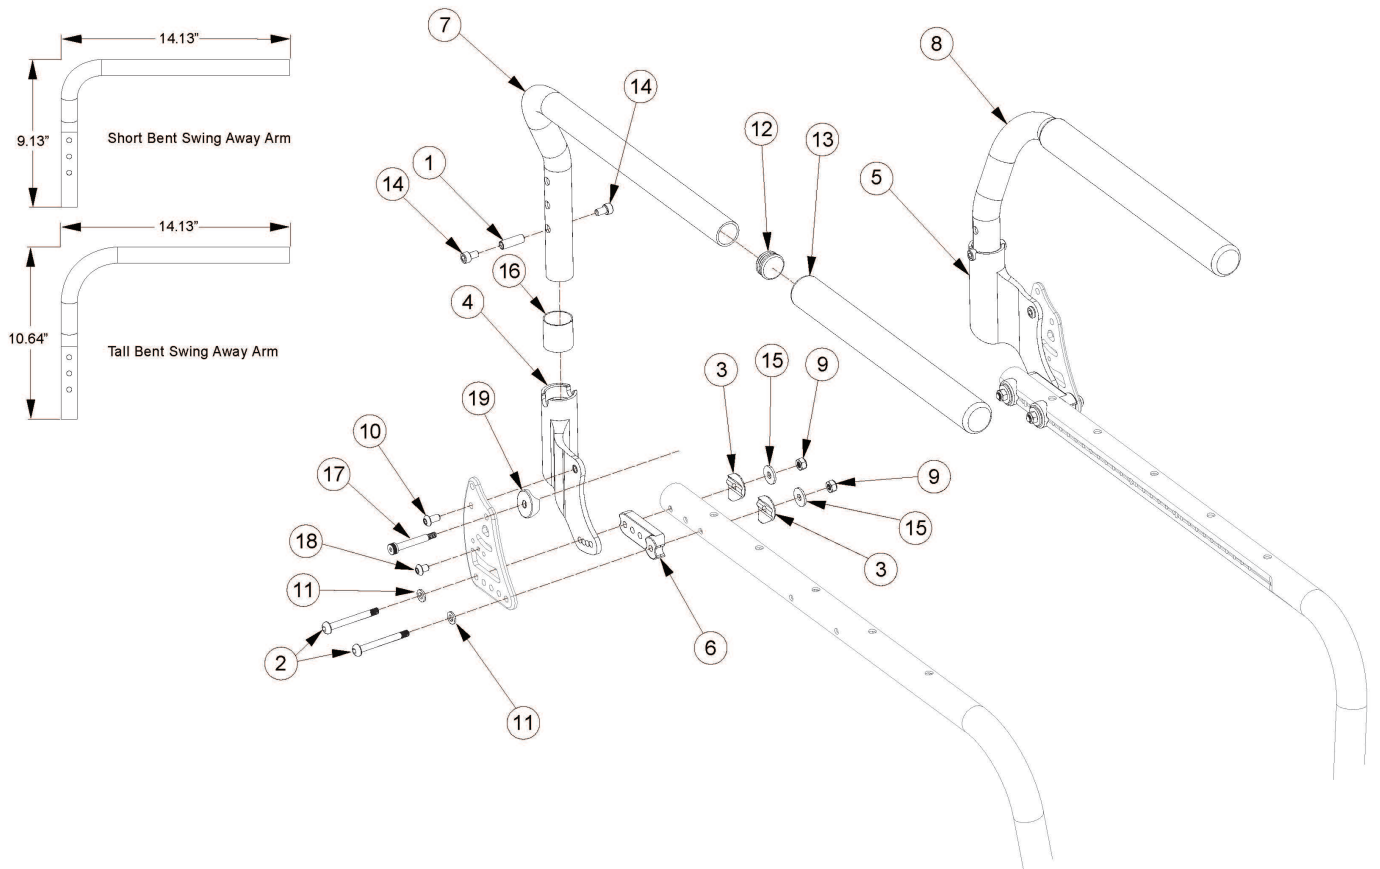

(Discontinued) Ethos Swing Away Armrest

Discontinued 10/17/2022 If retrofitting, Receivers are needed.

Item Number	Part Number	Description	Quantity
1, 14	114440	Ethos Swing Away Armrest Attaching Hardware <i>One side only</i>	1
2	003232	M6 x 55 BHCS Blk Zc	2
3	003849	Saddle For Dimple 1 1/8"	2
5, 16	108163	Swing Away Arm Receiver with Nyliner, Left	1
1, 7a, 12 - 14	108166	Short Swing Away Arm Right, Ethos / Rogue	1
1, 8a, 12 - 14	108167	Short Swing Away Arm Left, Ethos / Rogue	1
1, 7a, 8a, 12 - 14	108168	Short Swing Away Arm PAIR, Ethos / Rogue	1
1, 7b, 12 - 14	108169	Tall Swing Away Arm Right, Ethos / Rogue	1
1, 8b, 12 - 14	108170	Tall Swing Away Arm Left, Ethos / Rogue	1

Item Number	Part Number	Description	Quantity
1, 7b, 8b, 12 - 14	108171	Tall Swing Away Arm PAIR, Ethos / Rogue	1
9	100658	M6 Nylock Nut Blk Zn	2
10	100667	M6 x 12 BTN SHCS BLKZC w/Patch	1
11	100746	M6 Flat Washer Blk Zn	2
12	100804	Tube End Plug 1"	1
15	101853	M6 Washer Blk Zn	2
16	103517	Nyliner 1" ID x 1.094" OD x 1.125" Long	1
17	103397	M6 x 40 Shoulder Screw BLK ZC	1
18	102621	M5 x 8 BHCS BLK ZC	1
19	004117	Saddle M6 ID x 1 OD x .25 T	1