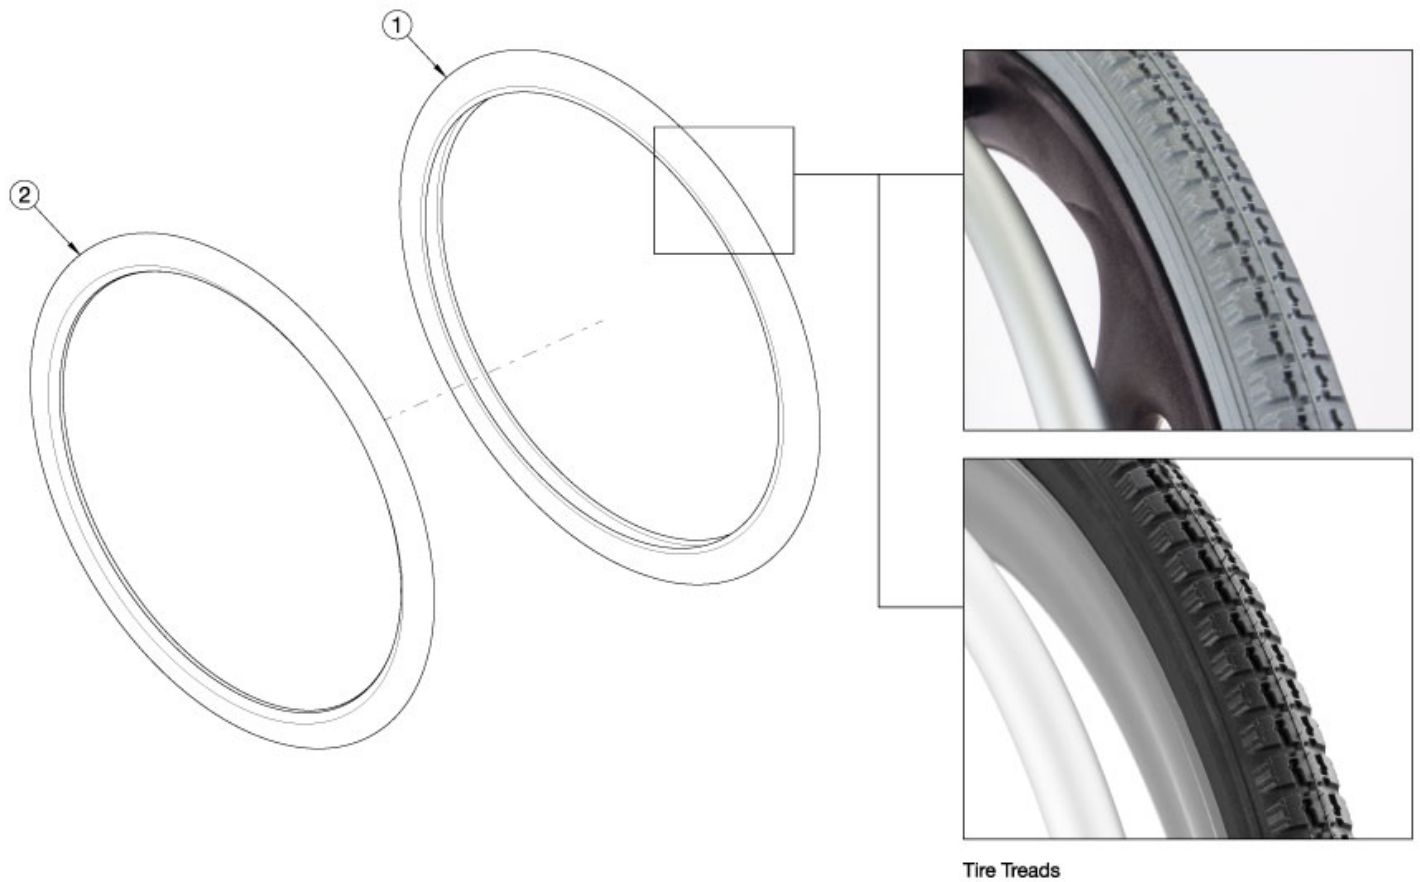

Little Wave Tires - Pneumatic with Airless Insert

Please note tab mounted handrims must be installed prior to the tire being installed.

Item Number	Part Number	Description	Quantity
1a, 2a	110020	Tire 18" x 1 3/8" Pneumatic (Gray) and Airless Insert Kit	1
1b, 2b	118155	Tire 20" x 1 3/8" Pneumatic (Black) and Airless Insert Kit	1
1c, 2c	118209	Tire 22" x 1 3/8" Pneumatic (Black) and Airless Insert Kit	1
1d, 2d	118217	Tire 24" x 1 3/8" Pneumatic (Black) and Airless Insert Kit	1
1a	101587	Tire 18" x 1 3/8" Pneumatic, Gray	1
1b	116843	Tire 20" x 1 3/8" Pneumatic, Black	1
1c	116735	Tire 22" x 1 3/8" Pneumatic, Black <i>Replacement for part number 100634</i>	1
1d	116736	Tire 24" x 1 3/8" Pneumatic, Black <i>Replacement for part number 100635</i>	1
2a	101092	Airless Insert 18"	1

See Page 2 for Discontinued Wheels.

Tire Component Chart (Discontinued Wheels)

Wheel		1 3/8" Street Pneumatic			1" High Pressure			1 3/8" Euro Trek Knobby			1" Schwalbe				1 3/8" Schwalbe HS-127			2" Mountain		
Wheel	Wheel Part #	Tire	Inner Tube	Rim Strip	Tire	Inner Tube	Rim Strip	Tire	Inner Tube	Rim Strip	Mara-thon Tire	One Tire	Inner Tube	Rim Strip	Tire	Inner Tube	Rim Strip	Tire	Inner Tube	Rim Strip
18" Ki Spoke	200529	101587	101588	101137																
20" Ki Spoke	200530	100911	100912	101137	102957	102844	101137													
22" Ki Spoke	200531	100634	100588	101908	102961	100609	101908											101475	100588	101908
24" Ki Spoke	200532	111818	100589	100596	102958	100580	100596	102982	100589	100596	100864	103176	100580	100596	102920	100589	100596	101476	101188	100596
25" Ki Spoke	200533				102959	101457	101452				101357	103177	101457	101452				100166	100208	101452
26" Ki Spoke	200534	100636	100590	100608	102960	100582	100597				100865		100582	100597						
20" 5-Spoke X Core	101961	100911	100912	101137																
22" 5-Spoke X Core	101962	100634	100588	101908																
24" 5-Spoke X Core	100960	111818	100589	100596				102982	100589	100596					102920	100589	100596			