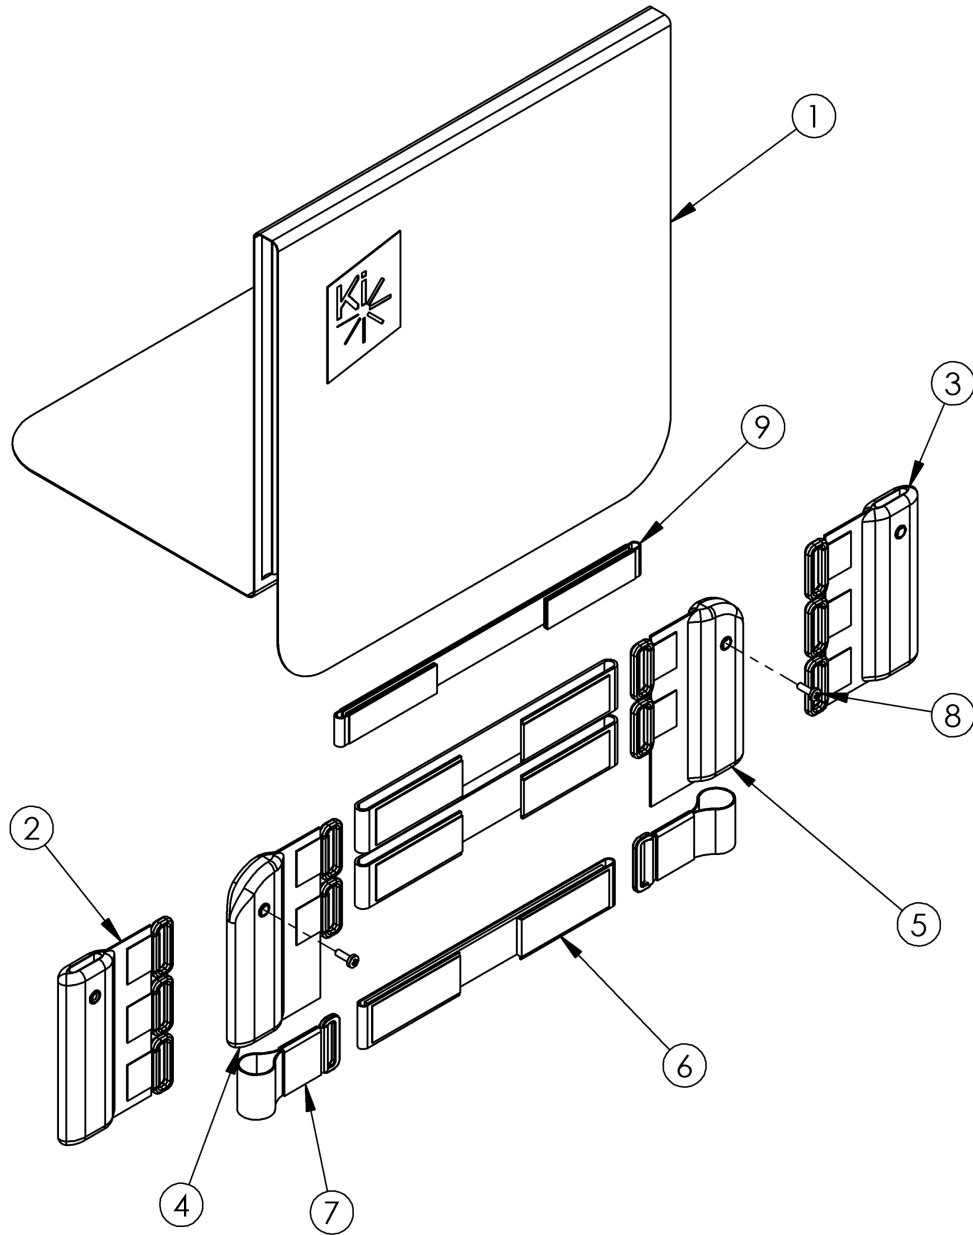

# Discontinued 1 Rogue XP Tension Adjustable Back Upholstery 17" - 18" Wide

| Back Height | Strap Qty<br>(Item 6) | D-Ring Qty<br>(Item 7) |
|-------------|-----------------------|------------------------|
| 9"-12"      | 3                     | 6                      |
| 11"-14"     | 3                     | 6                      |
| 13"-16"     | 4                     | 8                      |
| 15"-18"     | 5                     | 10                     |

*This Tension Adjustable Back Upholstery was effective prior to November 2016. <p>*

*Please see Rogue XP Tension Adjustable Back Upholstery 17" - 18" Wide page for current assemblies.*

| <b>Item Number</b> | <b>Part Number</b> | <b>Description</b>                      | <b>Quantity</b> | <b>Retail</b> |
|--------------------|--------------------|---|-----------------|---------------|
| 7                  | 100973             | Back Upholstery D-Ring                  | 6               | \$10.51       |
| 8                  | 100734             | M5 x 16 PHMS ZC                         | 2               | \$1.58        |
| 9a                 | 001751             | Tension Strap Folding Handle 16-17 Wide | 1               | \$21.98       |
| 9b                 | 001752             | Tension Strap Folding Handle 18-19 Wide | 1               | \$23.28       |