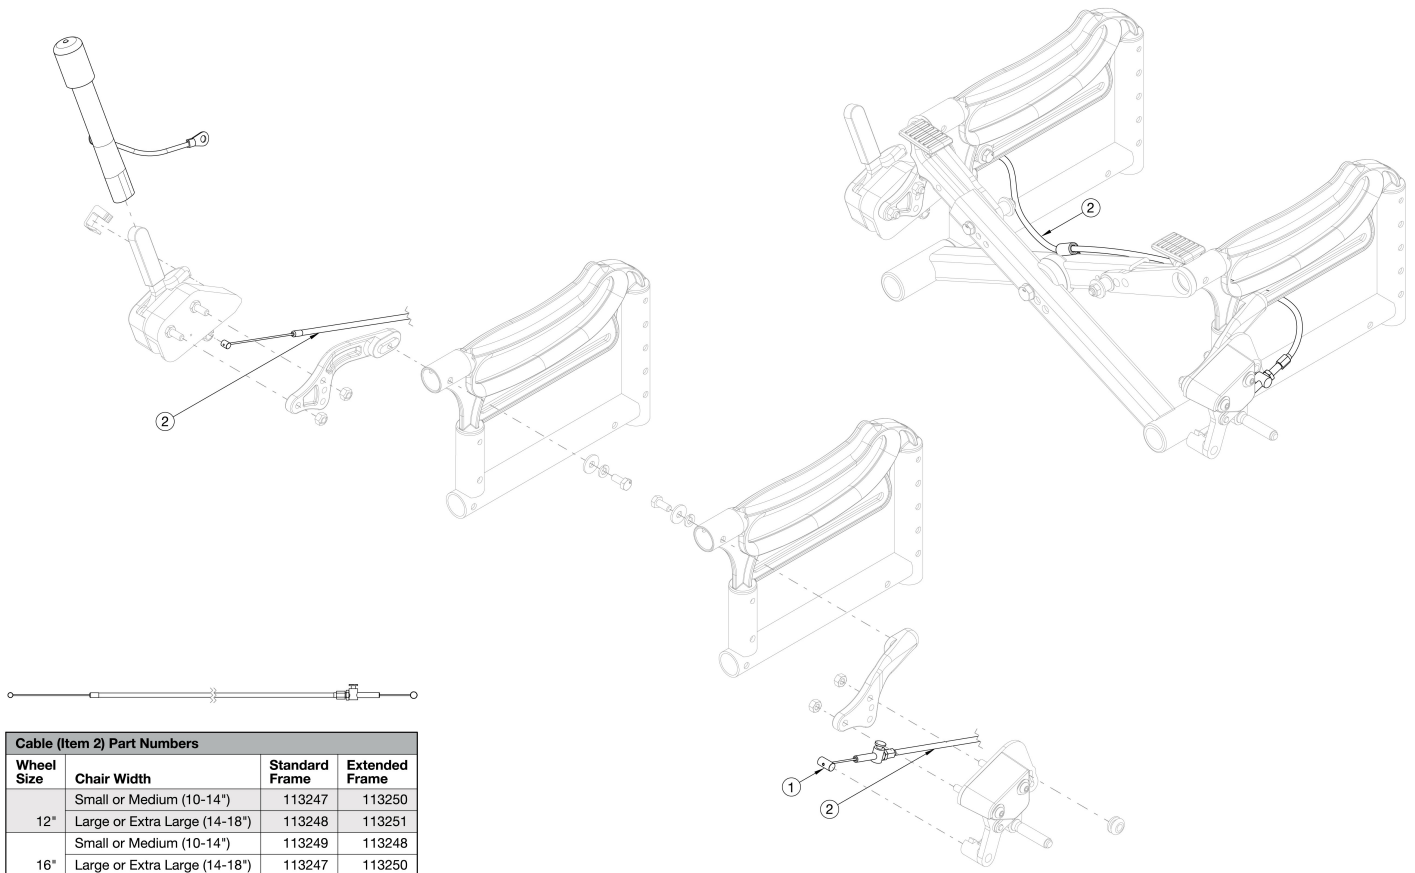

Arc Hemi Wheel Lock - Growth

Cable (Item 2) Part Numbers			
Wheel Size	Chair Width	Standard Frame	Extended Frame
12"	Small or Medium (10-14")	113247	113250
	Large or Extra Large (14-18")	113248	113251
16"	Small or Medium (10-14")	113249	113248
	Large or Extra Large (14-18")	113247	113250

Is your width changing? Will your existing hemi wheel lock cable achieve your new width? If no, please select the appropriate hemi wheel lock cable.

Item Number	Part Number	Description	Quantity
1, 2a	113247	Hemi Wheel Lock Cable, 3XS, Arc	1
1, 2b	113248	Hemi Wheel Lock Cable, 2XS, Arc	1
1, 2c	113249	Hemi Wheel Lock Cable, 4XS, Arc	1
1, 2d	113250	Hemi Wheel Lock Cable, XS, Arc	1
1, 2e	113251	Hemi Wheel Lock Cable, S, Arc	1