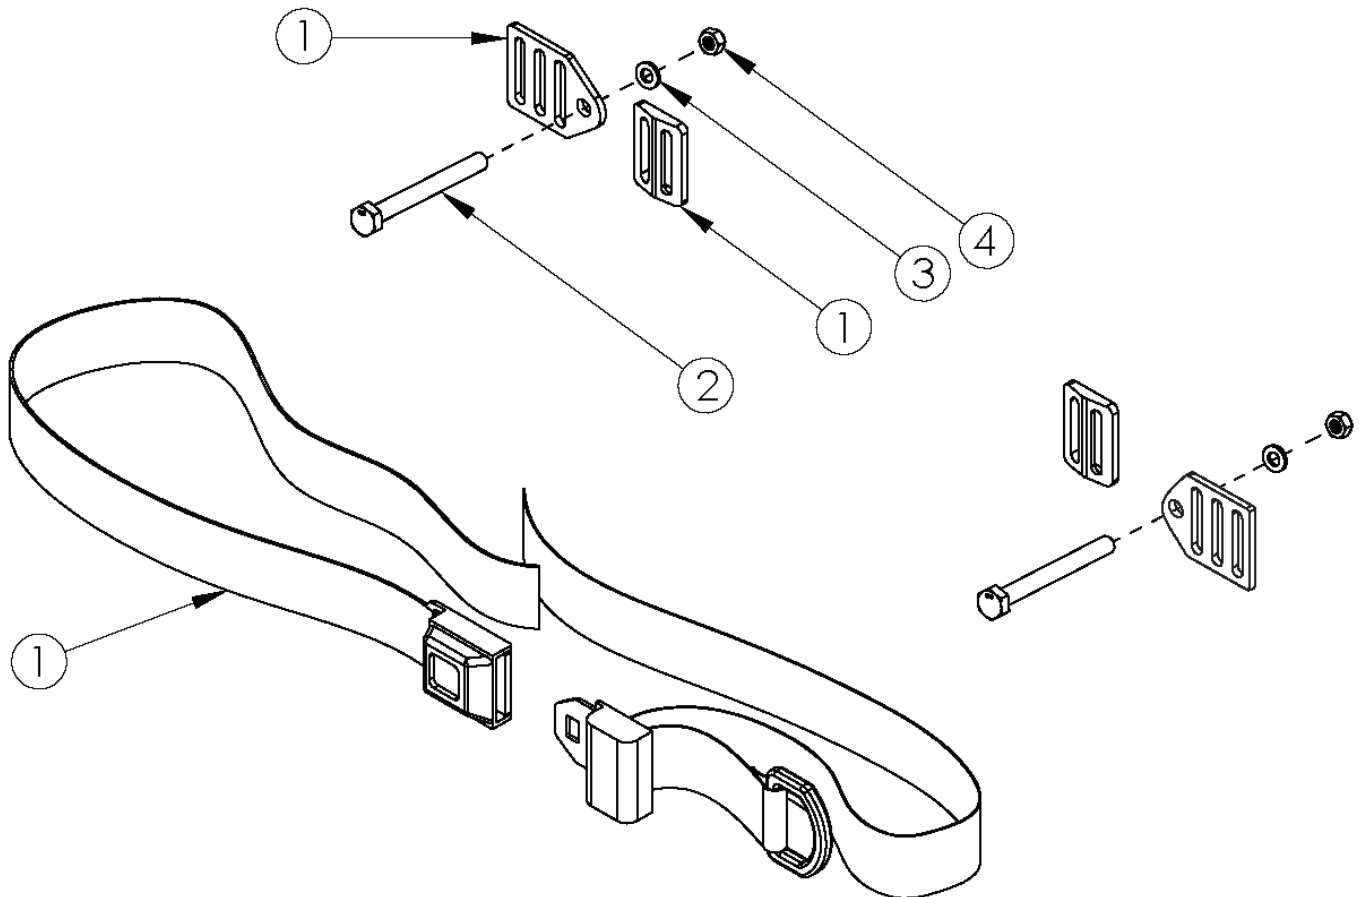

Rogue Pelvic Positioning Belts - 1.5" Auto Buckle and Hardware

Item Number	Part Number	Description	Quantity
1a, 2, 3, 4	100595	Belt Pelvic Positioning 1.5" Auto Buckle 56" <i>Used with seat widths up to 18" and standard weight capacity</i>	1
1b, 2, 3, 4	111393	Belt Pelvic Positioning 1.5" Auto Buckle 60", RG ALX/Rogue/LW XP <i>Used with 19"-22" seat widths and all heavy duty</i>	1
1b	100847	Belt Pelvic Positioning 1.5" Auto Buckle 60"	1
2	101781	M6 x 50mm Partial Thread BHCS Blk ZC	2
3	100746	M6 Flat Washer Blk Zn	2
4	100658	M6 Nylock Nut Blk Zn	2