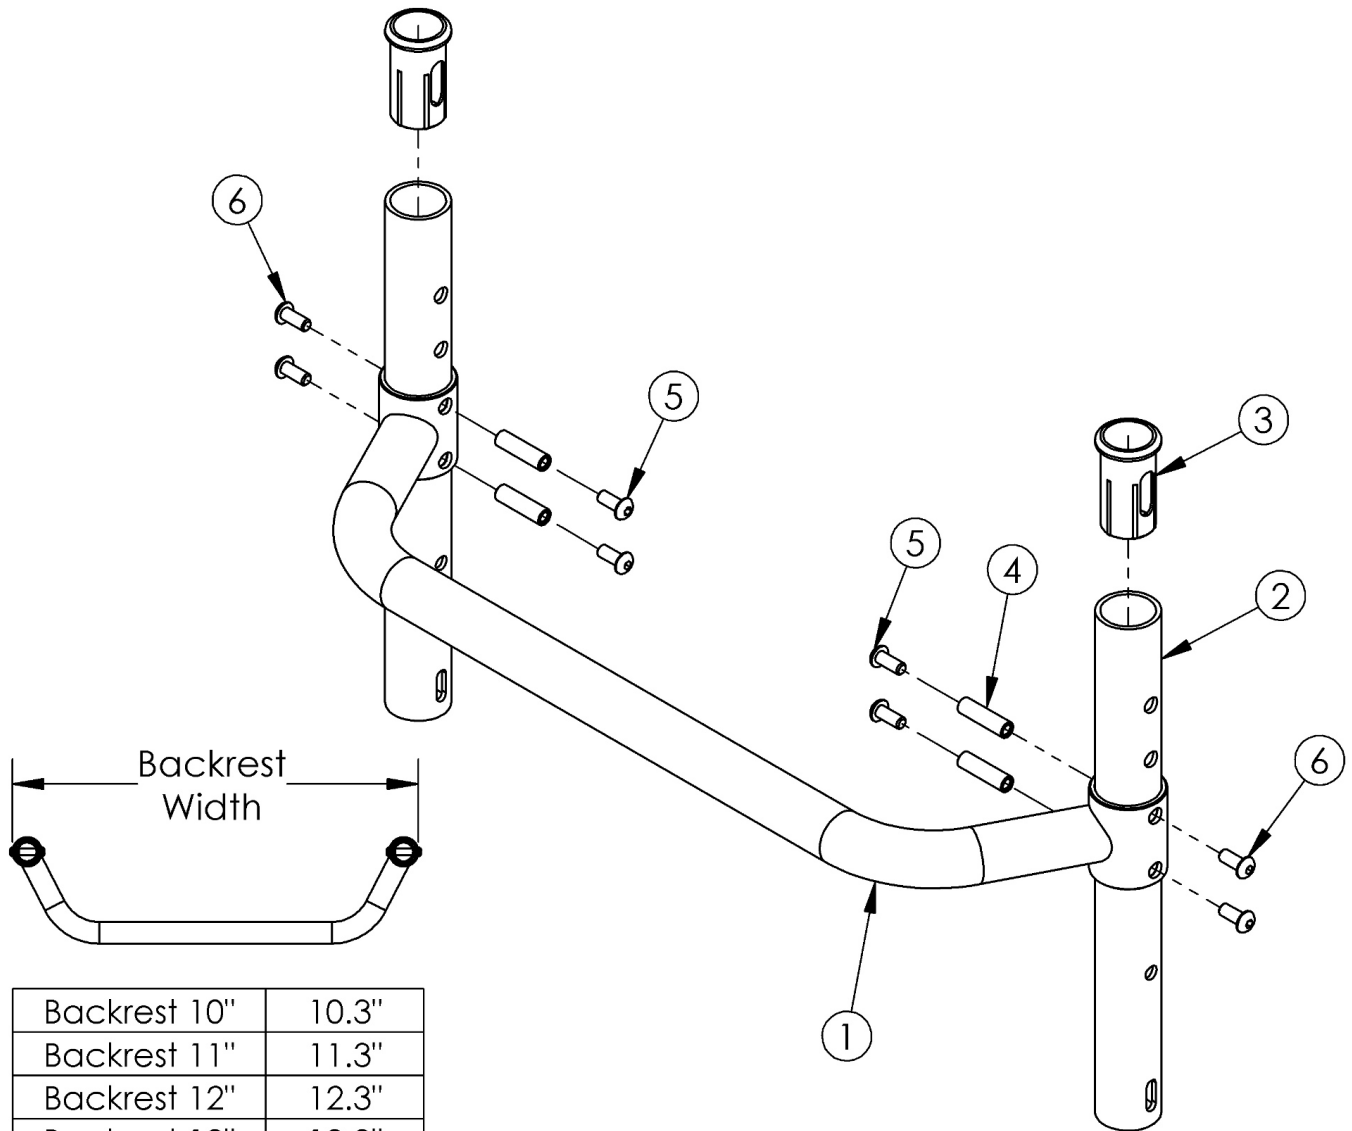

(Discontinued 1) Rogue Adjustable Height Backrest with Adjustable Height Rigidizer Bar

Backrest 10"	10.3"
Backrest 11"	11.3"
Backrest 12"	12.3"
Backrest 13"	13.3"
Backrest 14"	14.3"
Backrest 15"	15.3"
Backrest 16"	16.3"
Backrest 17"	17.3"
Backrest 18"	18.3"
Backrest 19"	19.3"
Backrest 20"	20.3"
Backrest 21"	21.3"
Backrest 22"	22.3"

This Rogue Adjustable Height Backrest with Adjustable Height Rigidizer Bar is discontinued and was used on serial numbers prior to RG0016612.

Item Number	Part Number	Description	Quantity
1a	000527	Adjustable Height Rigidizer Bar 12" Wide	1
1b	000528	Adjustable Height Rigidizer Bar 13" Wide	1
1c	000185	Adjustable Height Rigidizer Bar 14" Wide	1
1d	000186	Adjustable Height Rigidizer Bar 15" Wide	1
1e	000187	Adjustable Height Rigidizer Bar 16" Wide	1
1f	000188	Adjustable Height Rigidizer Bar 17" Wide	1
1g	000189	Adjustable Height Rigidizer Bar 18" Wide	1
1h	000190	Adjustable Height Rigidizer Bar 19" Wide	1
1i	000191	Adjustable Height Rigidizer Bar 20" Wide	1
2	000177	Rigid Backrest Tube, 9.25"	2
3	000034	Sleeve 3/4" x 1 1/2"	2
4	000073	M5 x 24 Threaded Barrel	4
5	100669	M5 x 10 BTN SHCS BLKZC w/Patch	4
6	103524	M5 x 10 BTN SHCS BLK ZN	4