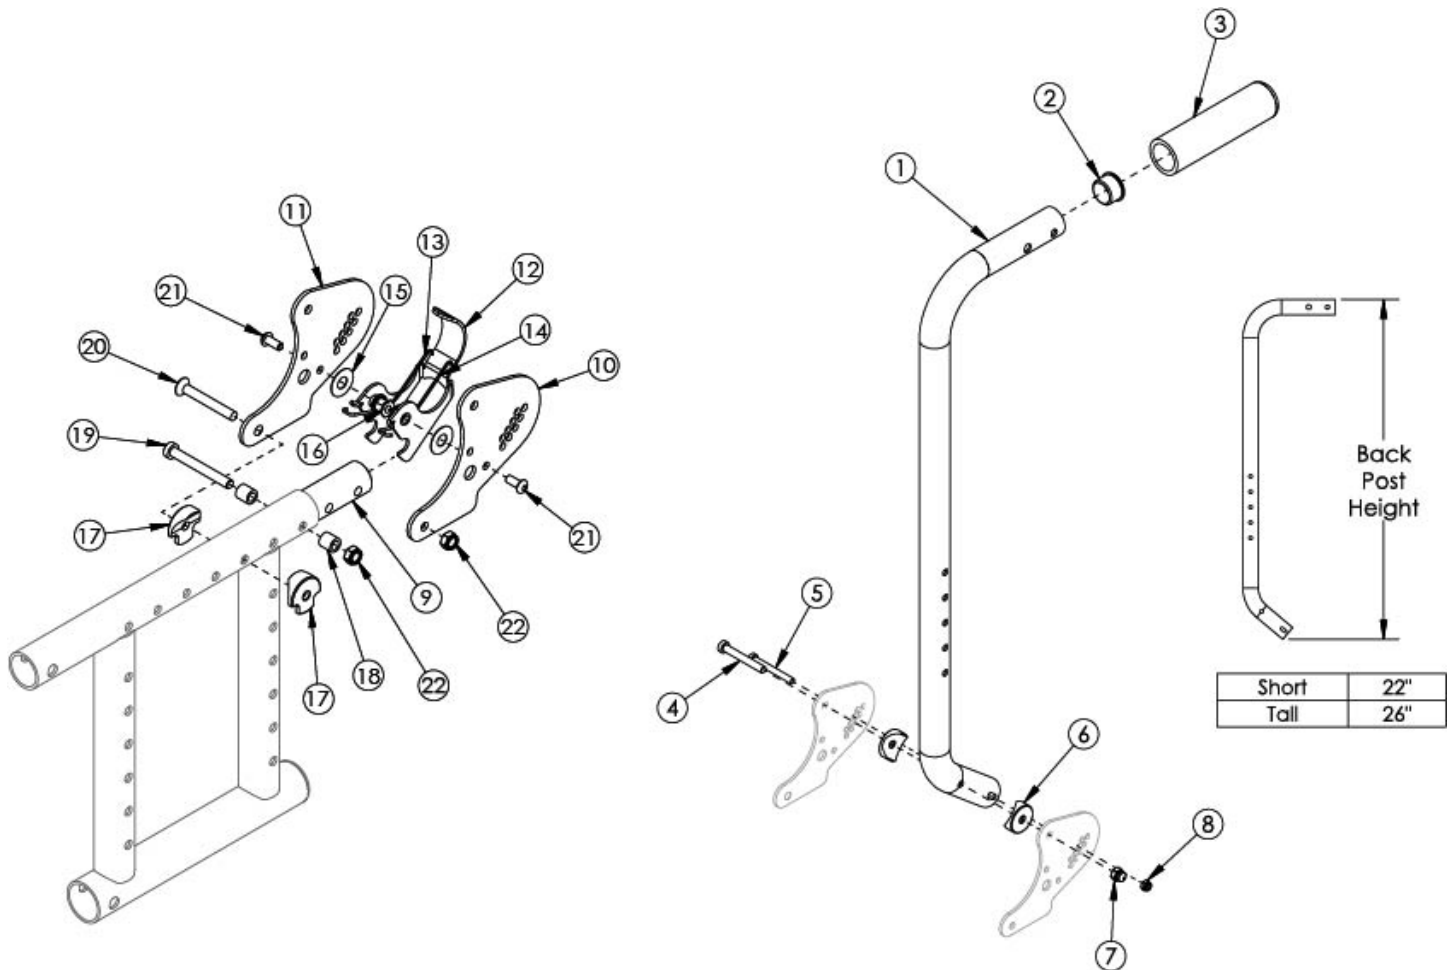

(Discontinued) Catalyst Depth Adjustable Backrest with Hardware

This backrest style discontinued February 8th, 2021 <p>

Not compatible with Drum Brake. A backrest retrofit to the Catalyst Stroller Handle Back Post (Depth Adjustable) is required if retrofitting Drum Brake.

Item Number	Part Number	Description	Quantity	Retail
1a - 9, 10b, 11-22	111330	Back Post Depth Adjustable with Push Handle Short Assm with All Hardware CAT/ SPARK - Right Side	1	\$213.81
1b - 9, 10b, 11-22	111332	Back Post Depth Adjustable with Push Handle Tall Assm with All Hardware CAT/ SPARK - Right Side	1	\$213.81
1a, 2, 3	500613	Back Post Depth Adjustable with Push Handle Short Assm CAT/ SPARK	1	\$48.74
1b, 2, 3	500614	Back Post Depth Adjustable with Push Handle Tall Assm CAT/ SPARK	1	\$48.74
1a - 8	501206	Back Post Depth Adjustable with Push Handle Short Assm with Hardware CAT/ SPARK	1	\$59.24
1b - 8	501207	Back Post Depth Adjustable with Push Handle Tall Assm with Hardware CAT/ SPARK	1	\$59.24