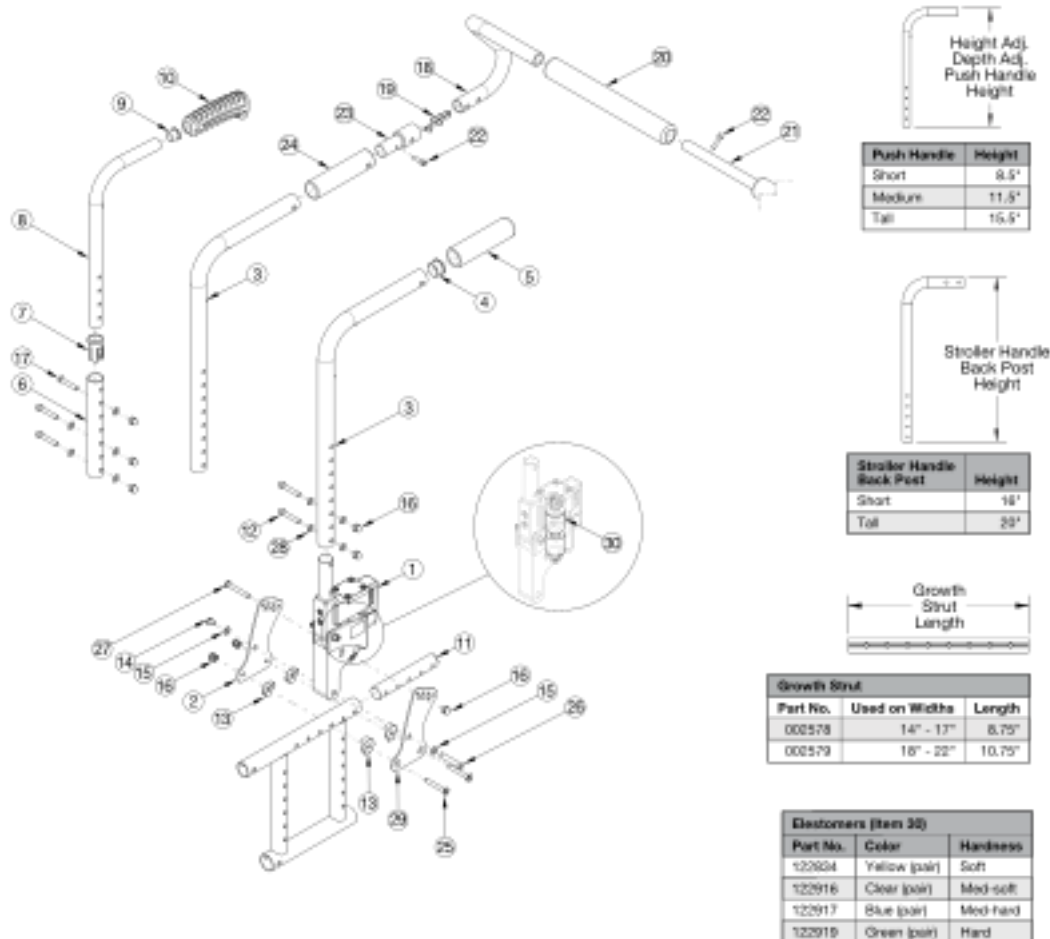

Catalyst / Spark Dynamic Back

This backrest style was released February 8th, 2021. When retrofitting, a depth adjustable rear frame is required. For a complete retrofit, you will need the Dynamic Back (PAIR), Frame Attaching Hardware Kit for Rocker Back (qty 2) and desired back post assemblies (qty 1 or 2 depending on kit selected). If retrofitting from the Discontinued Stroller Handle Extensions to this Removable Stroller Handle Extension, you will need to order the desired Stroller Handle Back Post with Removable Stroller Handle Extension for Rocker Back (Depth Adjustable) kit; part #'s 114181 - 114188. Low Profile Push Handles are not available with Heavy Duty Option or Drum Brake. If changing from another style backrest and the Drum Brake is present, a new Drum Brake Cable Kit may be required. If Anti-Rollback is present, see Back Tubes for Anti-Rollback System.

Item Number	Part Number	Description	Quantity
30d	122919	Green Replacement Elastomers (Pair)	1
30c	122917	Blue Replacement Elastomers (Pair)	1
30b	122916	Clear Replacement Elastomers (Pair)	1
30a	122834	Yellow Replacement Elastomers (Pair)	1