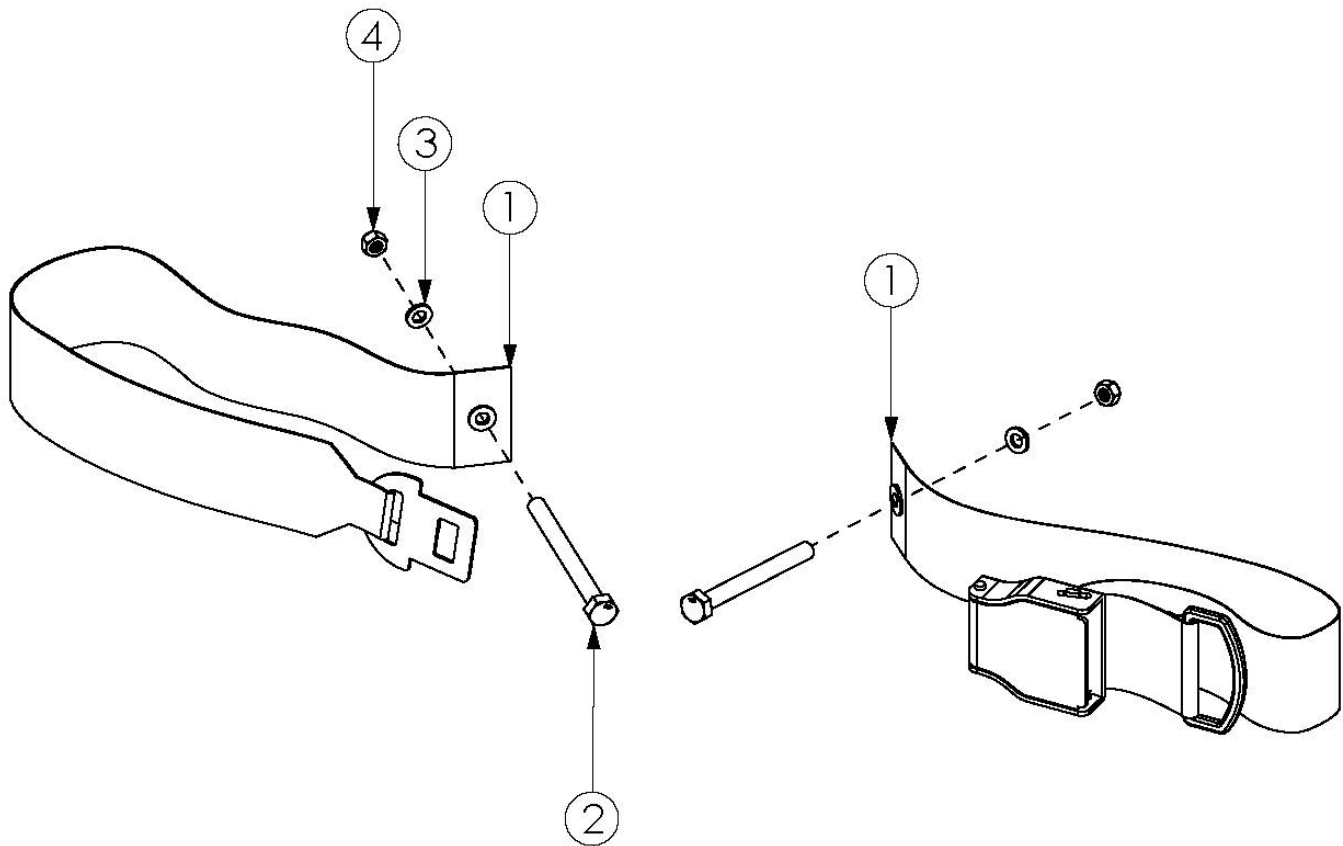

Catalyst E Pelvic Positioning Belts - 2" Airline Buckle

Item Number	Part Number	Description	Quantity
1, 2, 3, 4	111401	Belt Pelvic Positioning 2" Airline Buckle 50", Catalyst/Spark	1
1	100594	Belt Pelvic Positioning 2" Airline Buckle 50"	1
2	100681	M6 x 40 CLS8.8 DIN931 HHCS ZC	2
3	100746	M6 Flat Washer Blk Zn	2
4	100658	M6 Nylock Nut Blk Zn	2