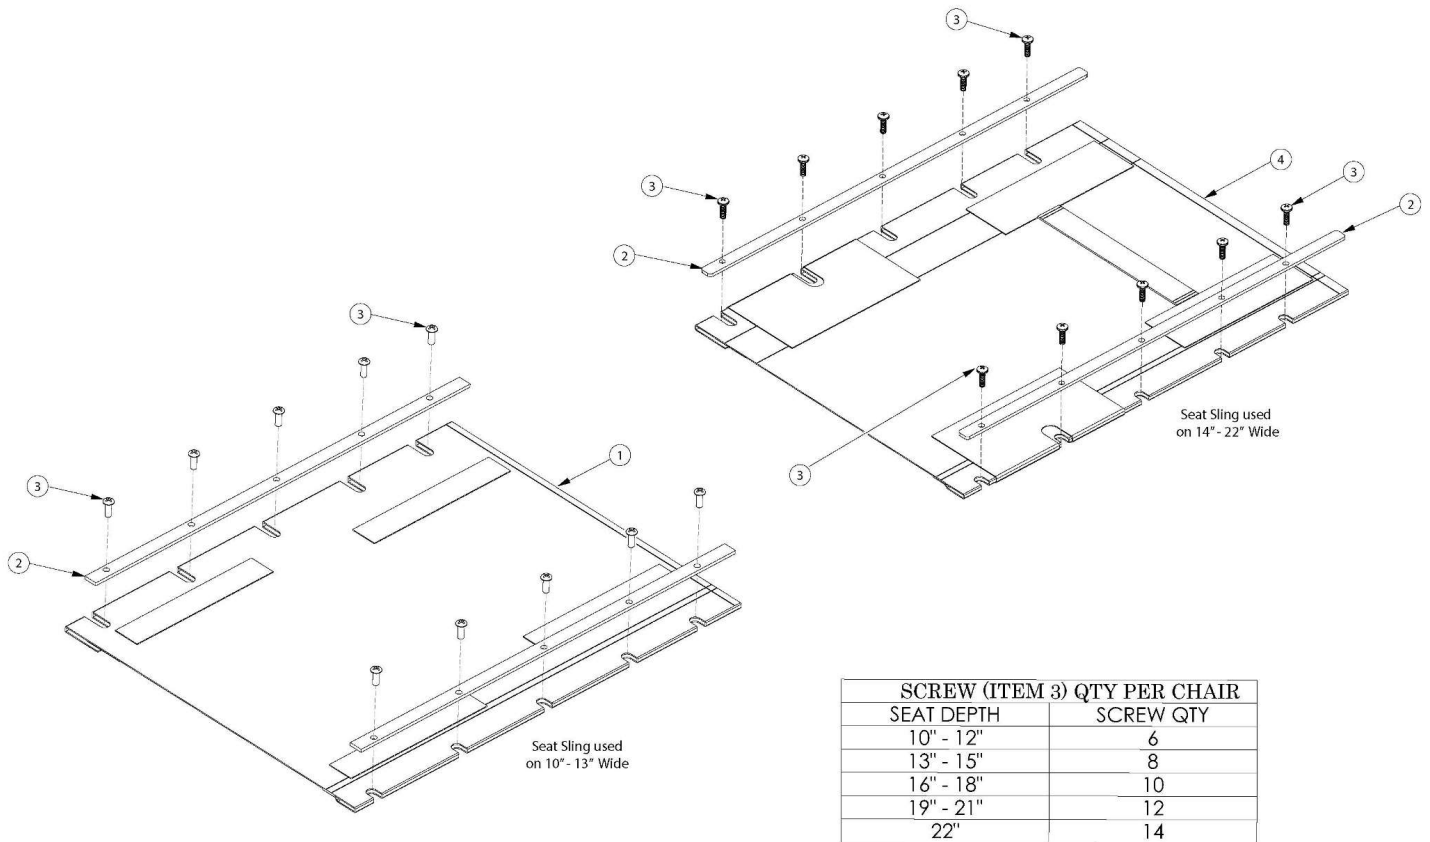

Rigid Seat Upholstery

Seat upholstery width measures approximately 1" less than the chair size. Seat upholstery depth measures true to the chair size.

Item Number	Part Number	Description	Quantity
1a	101500	Seat Upholstery Rigid 1010	1
1b	101501	Seat Upholstery Rigid 1011	1
1c	101502	Seat Upholstery Rigid 1012	1
1d	101503	Seat Upholstery Rigid 1013	1
1e	101504	Seat Upholstery Rigid 1014	1
1f	101505	Seat Upholstery Rigid 1015	1
1g	101506	Seat Upholstery Rigid 1016	1
1h	101565	Seat Upholstery Rigid 1017	1
1i	101566	Seat Upholstery Rigid 1018	1
1j	102528	Seat Upholstery Rigid 1019	1

Item Number	Part Number	Description	Quantity
1am	101527	Seat Upholstery Rigid 1318	1
1an	101571	Seat Upholstery Rigid 1319	1
1ao	101572	Seat Upholstery Rigid 1320	1
2a	000548	Seat Rail 10" Deep RIGID	2
2b	000549	Seat Rail 11" Deep RIGID	2
2c	000550	Seat Rail 12" Deep RIGID	2
2d	000551	Seat Rail 13" Deep RIGID	2
2e	000241	Seat Rail 14" Deep Rigid/Liberty	2
2f	000242	Seat Rail 15" Deep RIGID	2
2g	000243	Seat Rail 16" Deep Rigid/Liberty	2
2h	000244	Seat Rail 17" Deep RIGID	2
2i	000245	Seat Rail 18" Deep Rigid/Liberty	2
2j	000246	Seat Rail 19" Deep RIGID	2
2k	000247	Seat Rail 20" Deep Rigid/Liberty	2
2l	000552	Seat Rail 21" Deep RIGID	2
2m	000553	Seat Rail 22" Deep RIGID	2
3	100734	M5 x 16 PHMS ZC	14
4a	101570	Seat Upholstery Rigid 1410	1
4b	101077	Seat Upholstery Rigid 1411	1
4c	101078	Seat Upholstery Rigid 1412	1
4d	101079	Seat Upholstery Rigid 1413	1
4e	101000	Seat Upholstery Rigid/Liberty 1414	1
4f	101005	Seat Upholstery Rigid 1415	1
4g	101012	Seat Upholstery Rigid/Liberty 1416	1
4h	101019	Seat Upholstery Rigid 1417	1
4i	101026	Seat Upholstery Rigid/Liberty 1418	1
4j	101033	Seat Upholstery Rigid 1419	1
4k	101074	Seat Upholstery Rigid/Liberty 1420	1