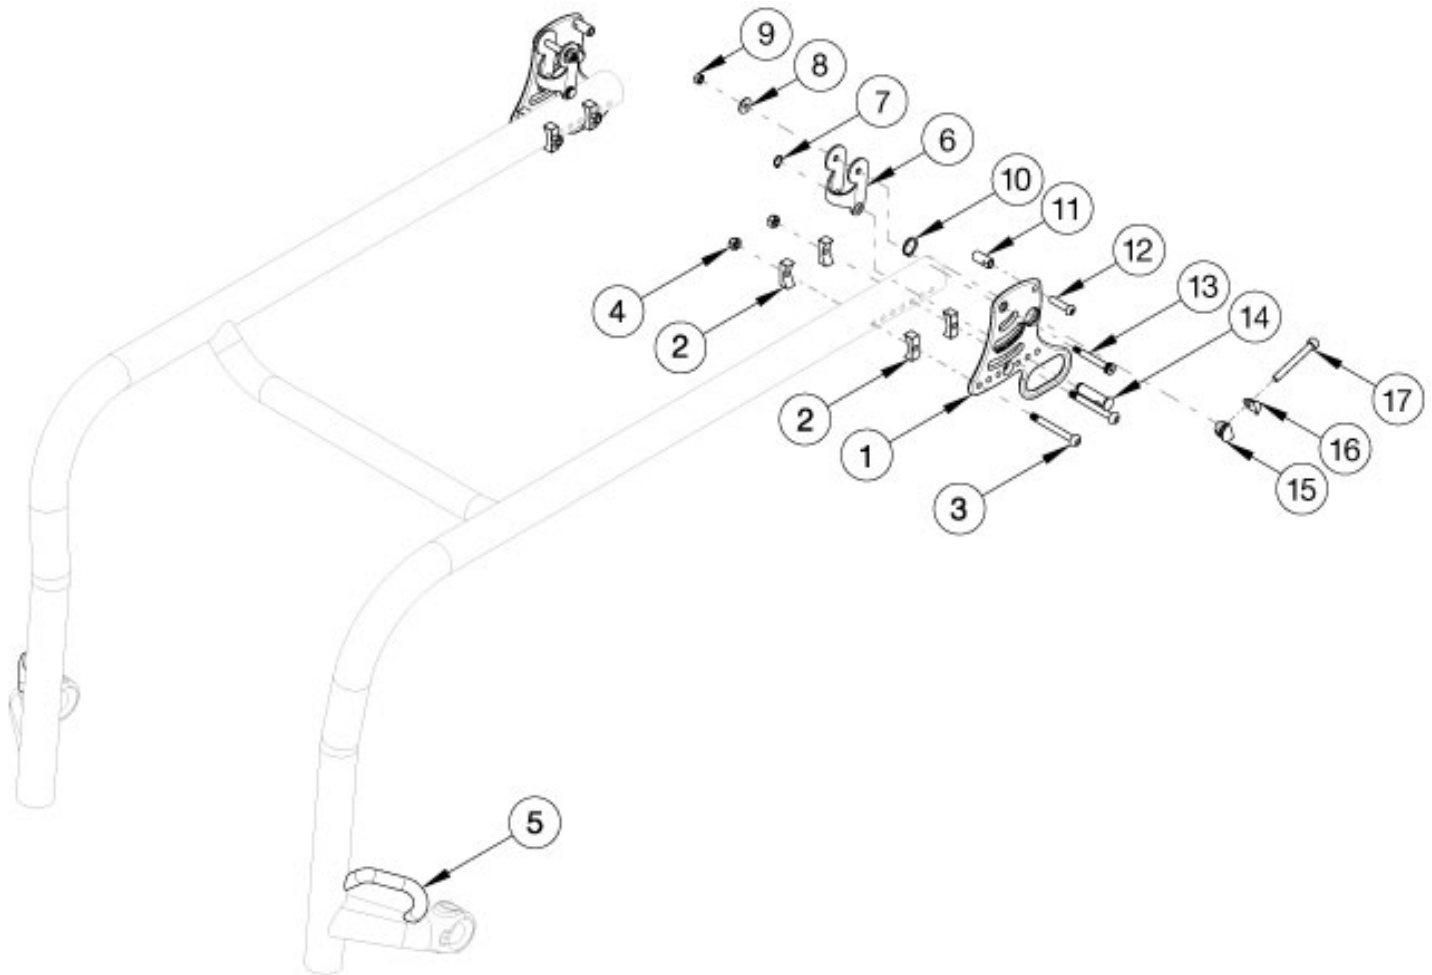

# Rogue2 Transit

For further backrest hardware, please see the "Rogue2 Backrest Mount and Hardware" parts manual page. Rogue2 transit cannot be retrofitted. If needing to add transit, a new frame will be required through the Rogue2 Replacement Frame Kio configurator.

Item Number	Part Number	Description	Quantity
1a, 2-4, 6-17	117598	Transit Back Plate with Hardware, Black, Right Side, Rogue2	1
1b, 2-4, 6-17	117599	Transit Back Plate with Hardware, Black, Left Side, Rogue2	1
1a	115552	Back Plate, Transit, Right, Black	1
1b	115553	Back Plate, Transit, Left, Black	1
2	116329	Rigid Backrest Saddle, Narrow, 1.375"	4
3	003232	M6 x 55 BHCS Blk Zc	2
4	100658	M6 Nylock Nut Blk Zn	2
7	115570	Eternal Retaining Ring, 3/8"	1

Item Number	Part Number	Description	Quantity
8	103022	M5 Washer, Blk Zn	1
9	103283	M5 Top Lock Nut BZ	1
10	115571	Eternal Retaining Ring, 5/8"	1
11	115546	Strike, Ø.364	1
12	115573	M6 x 25, BHCS, CLS 10.9, NYL, BLZ	1
13	103284	M6 x 35 Shoulder Bolt BZ	1