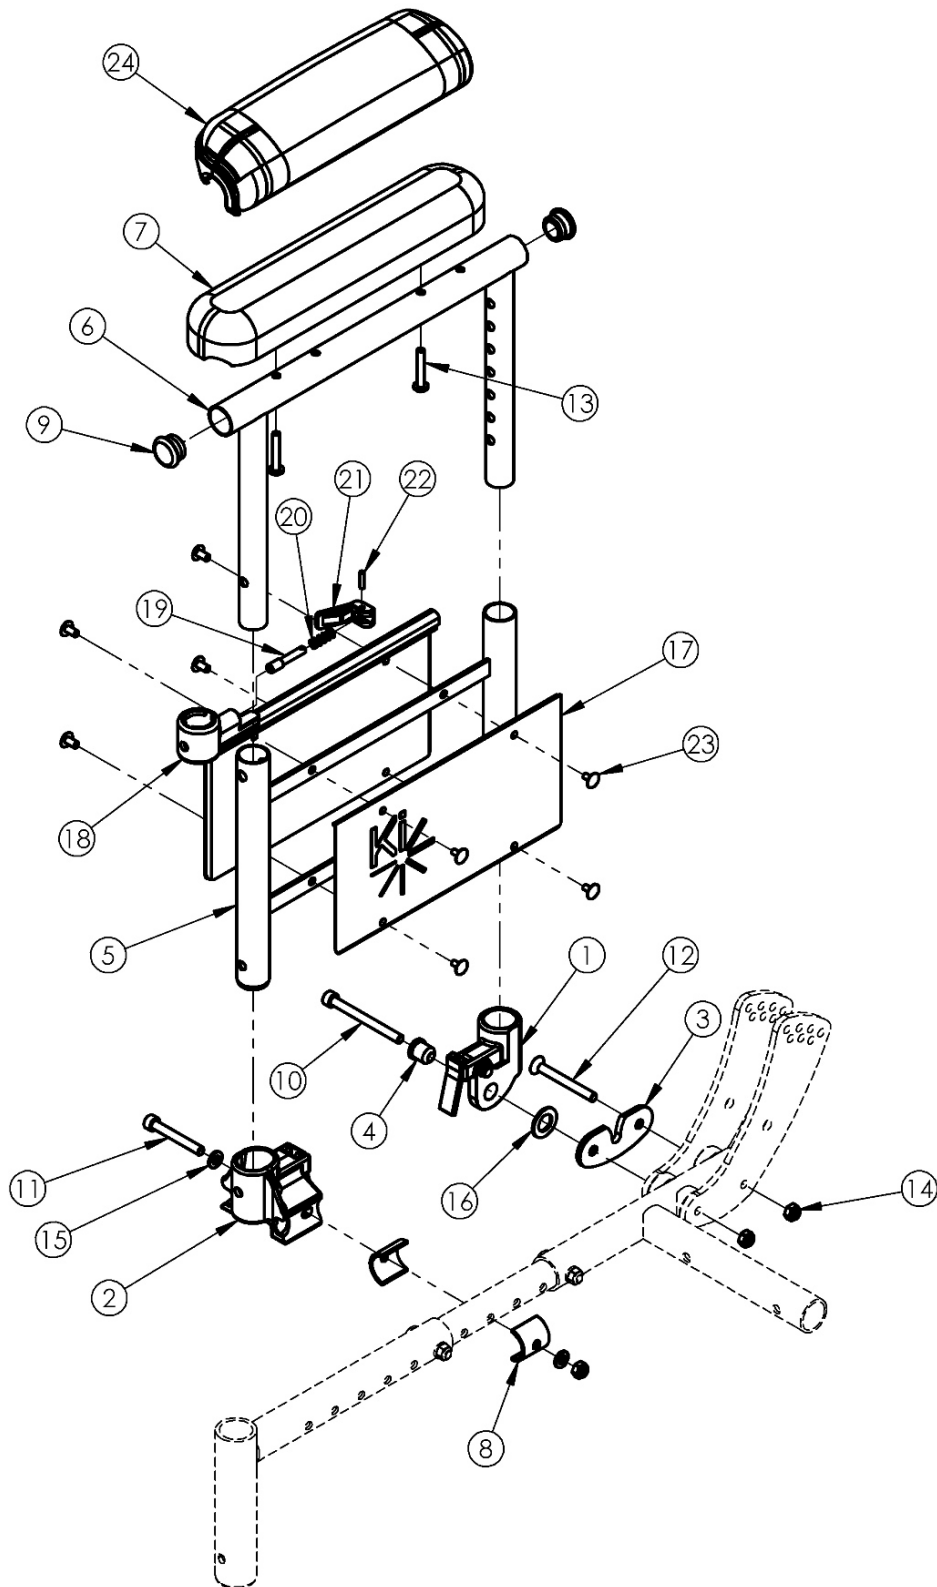

Focus CR Height Adjustable Dual Post Flip Back Armrest