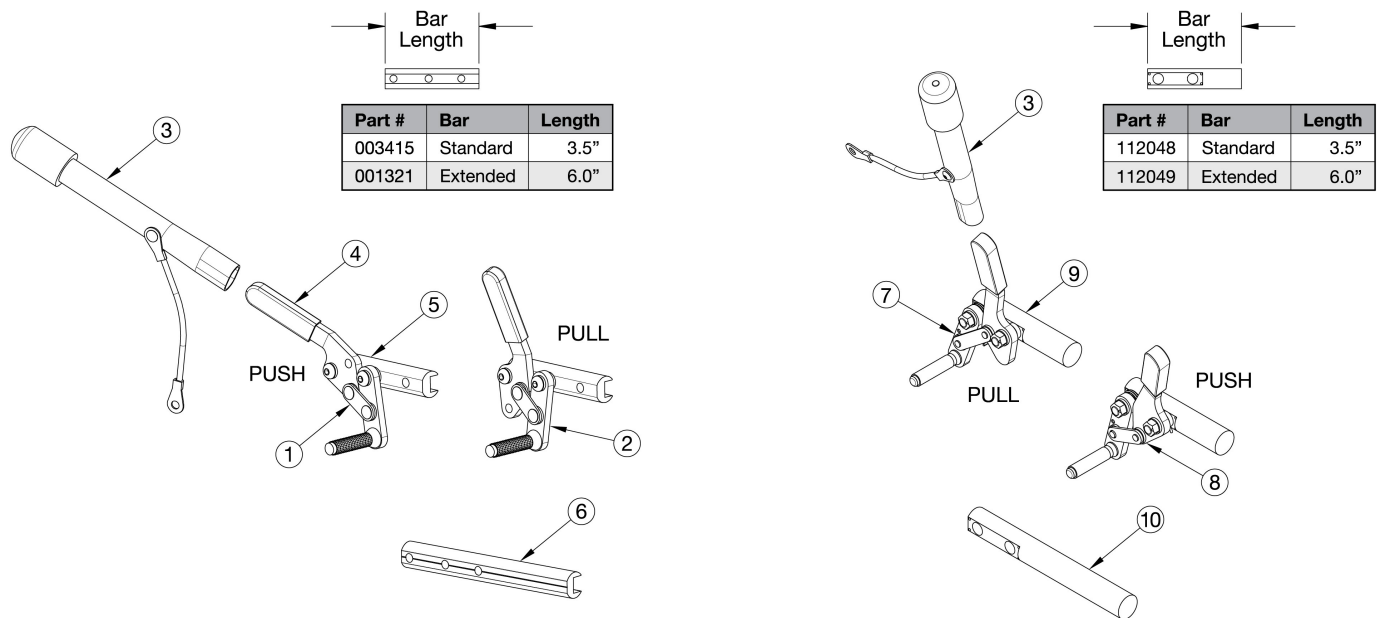

# Ethos Push and Pull to Lock

Notice: Chair configuration review required prior to parts being quoted or ordered.

If adding Wheel Locks to a chair, new Front ISO Towers are required.

Item Number	Part Number	Description	Quantity	Retail
1a, 4, 5	200251	Wheel Lock Push Right	1	\$37.15
1b, 4, 5	200252	Wheel Lock Push Left	1	\$37.15
2a, 4, 5	200253	Wheel Lock Pull Right	1	\$37.15
2b, 4, 5	200254	Wheel Lock Pull Left	1	\$37.15
1a, 3-5	200410	Wheel Lock Push w/ Extension Right	1	\$48.79
1b, 3-5	200411	Wheel Lock Push w/ Extension Left	1	\$48.79
2a, 3-5	200412	Wheel Lock Pull w/ Extension Right	1	\$48.79
2b, 3-5	200413	Wheel Lock Pull w/ Extension Left	1	\$48.79
3	200369	Wheel Lock Extension	1	\$17.33
4	102336	Wheel Lock Cover Plastic	1	\$2.29
5	003415	Standard Wheel Lock Bar	1	\$17.92
6	001321	Wheel Lock Mount Bar Extended <i>Used as needed</i>	1	\$10.51

Item Number	Part Number	Description	Quantity	Retail
8-9	115308	Wheel Lock Assembly, Push, Right with Instruction	1	\$40.98
8-9	115307	Wheel Lock Assembly, Push, Left with Instruction	1	\$40.98
7, 9	115305	Wheel Lock Assembly, Pull, Right with Instruction	1	\$40.98
7, 9	115306	Wheel Lock Assembly, Pull, Left with Instruction	1	\$40.98
3, 8-9	115311	Wheel Lock Assembly, Push w/ Extension, Right with Instruction	1	\$53.82
3, 8-9	115312	Wheel Lock Assembly, Push w/ Extension, Left with Instruction	1	\$53.82
3, 7, 9	115309	Wheel Lock Assembly, Pull w/ Extension, Right with Instruction	1	\$53.82
3, 7, 9	115310	Wheel Lock Assembly, Pull w/ Extension, Left with Instruction	1	\$53.82
10	112049	Wheel Lock Mount Bar Extended <i>Used as needed</i>	1	\$10.01