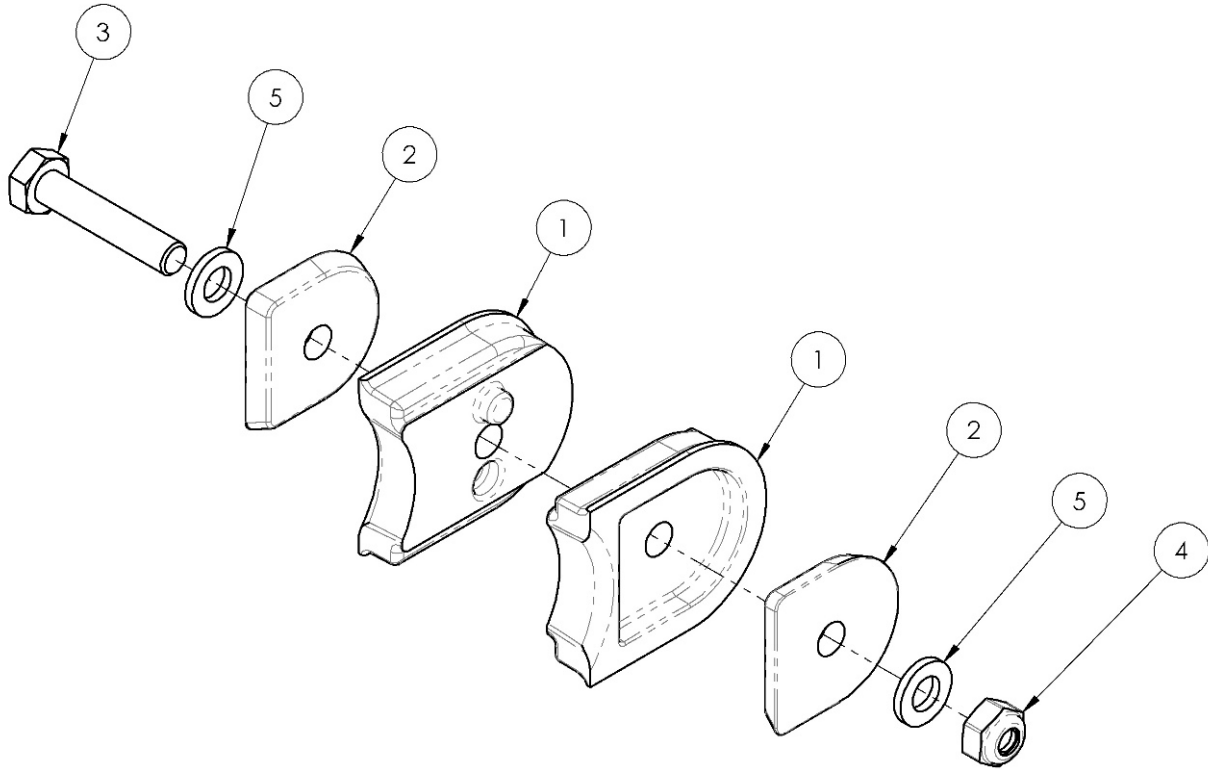

Focus CR Tilt Stop

| Item Number | Part Number | Description | Quantity |
|-------------|-------------|-------------------------------|----------|
| 1 - 5 | 501072 | Tilt Stop PAIR Assembly Focus | 1 |
| 1 | 001036 | Pad Tilt Stop TILT | 2 |
| 2 | 001037 | Thrust Plate Tilt Stop TILT | 2 |
| 3 | 101824 | M6 X 30 Hhcs Blk Zn | 1 |
| 4 | 100658 | M6 Nylock Nut Blk Zn | 1 |
| 5 | 100746 | M6 Flat Washer Blk Zn | 2 |