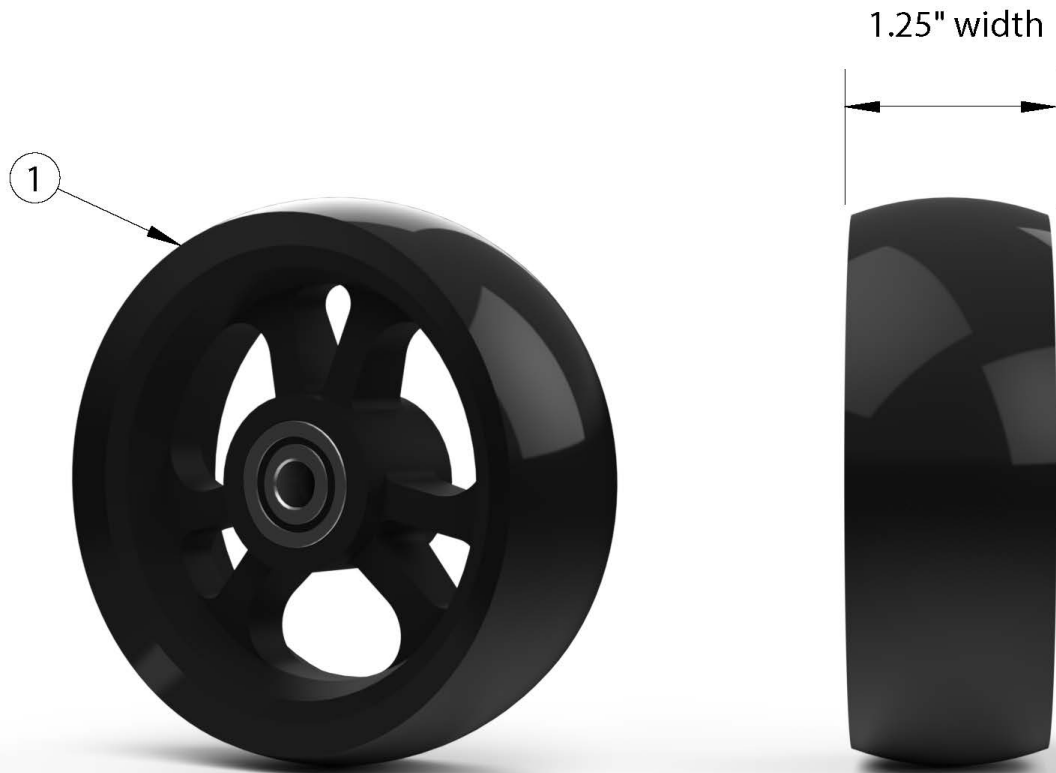

# Rogue XP Casters - 1" Poly

*If changing size of casters, new forks may be needed.*

Item Number	Part Number	Description	Quantity
1a	100809	Caster 4 x 1" Poly (1.25") <i>Replaced part number 100517</i>	1
1b	100807	Caster 5 x 1" Poly (1.25") <i>Replaced part number 100518</i>	1
1c	100786	Caster 6 x 1" Poly (1.25") <i>Replaced part number 100521</i>	1