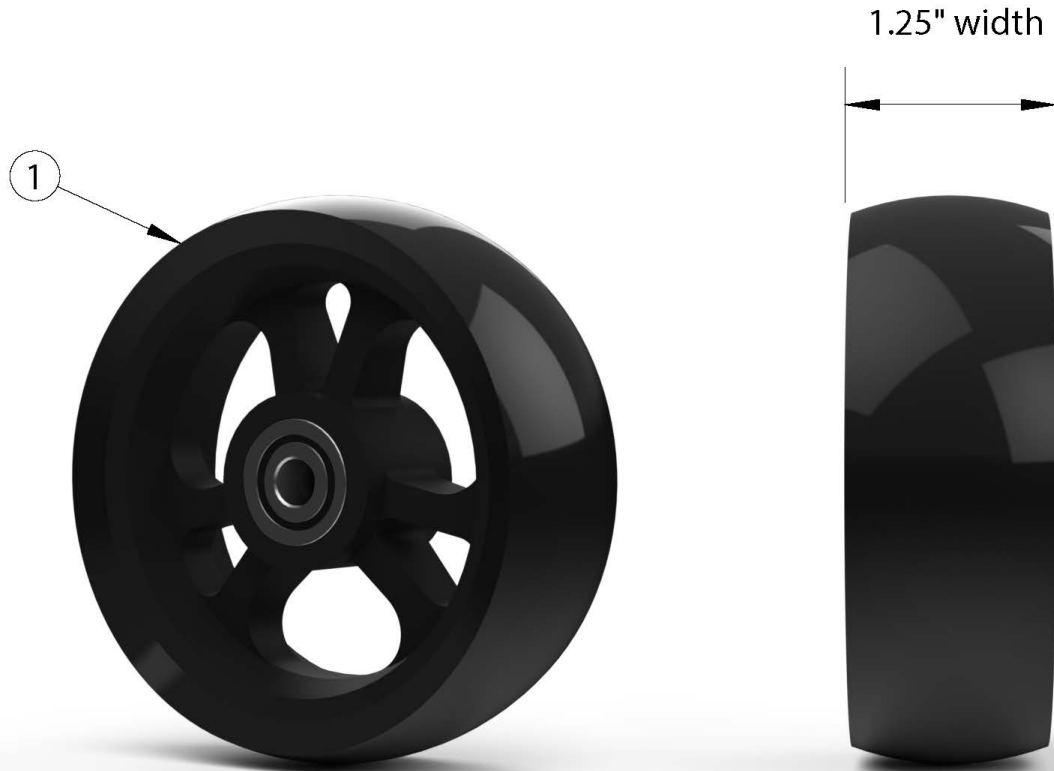

Catalyst 4 Casters - 1" Poly Casters

If changing size of casters, new forks may be needed.

Item Number	Part Number	Description	Quantity
1a	100809	Caster 4 x 1" Poly (1.25") <i>Replaced part number 100517</i>	1
1b	100807	Caster 5 x 1" Poly (1.25") <i>Replaced part number 100518</i>	1
1c	100786	Caster 6 x 1" Poly (1.25") <i>Replaced part number 100521</i>	1
1d	111862	Caster 7 x 1" Poly (1.25") <i>Replaced part number 100556</i>	1
1e	111863	Caster 8 x 1" Poly (1.25") <i>Replaced part number 100525</i>	1