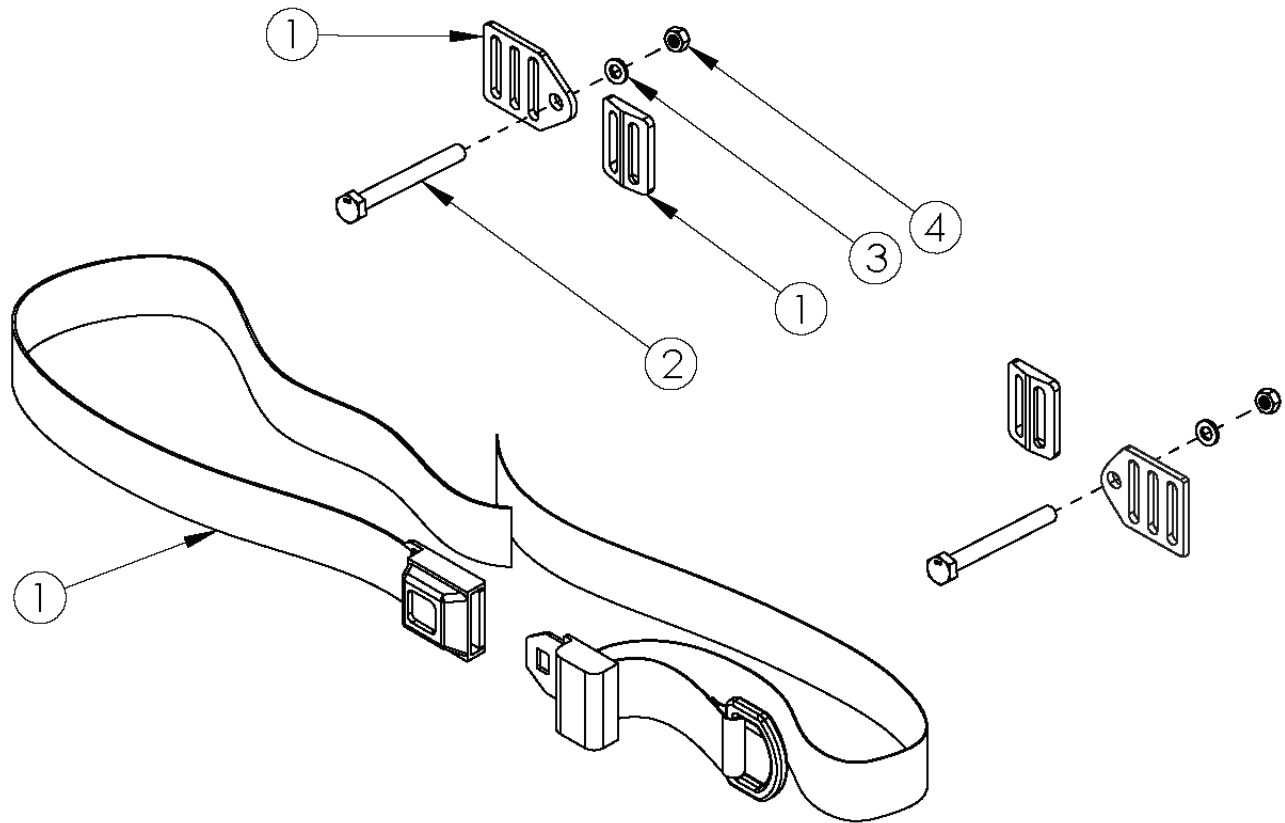

Focus Pelvic Positioning Belts - 1" Auto Buckle and Hardware

| Item Number | Part Number | Description | Quantity | Retail |
|-------------|-------------|---|----------|---------|
| 1, 2, 3, 4 | 111382 | Belt Pelvic Positioning 1" Auto Buckle 51", Focus | 1 | \$84.00 |
| 1 | 100614 | Belt Pelvic Positioning 1" Auto Buckle 51" | 1 | \$84.00 |
| 2 | 101125 | M6 x 55 BTN SHCS BLKZC | 2 | \$2.21 |
| 3 | 100746 | M6 Flat Washer Blk Zn | 2 | \$1.66 |
| 4 | 100658 | M6 Nylock Nut Blk Zn | 2 | \$1.10 |