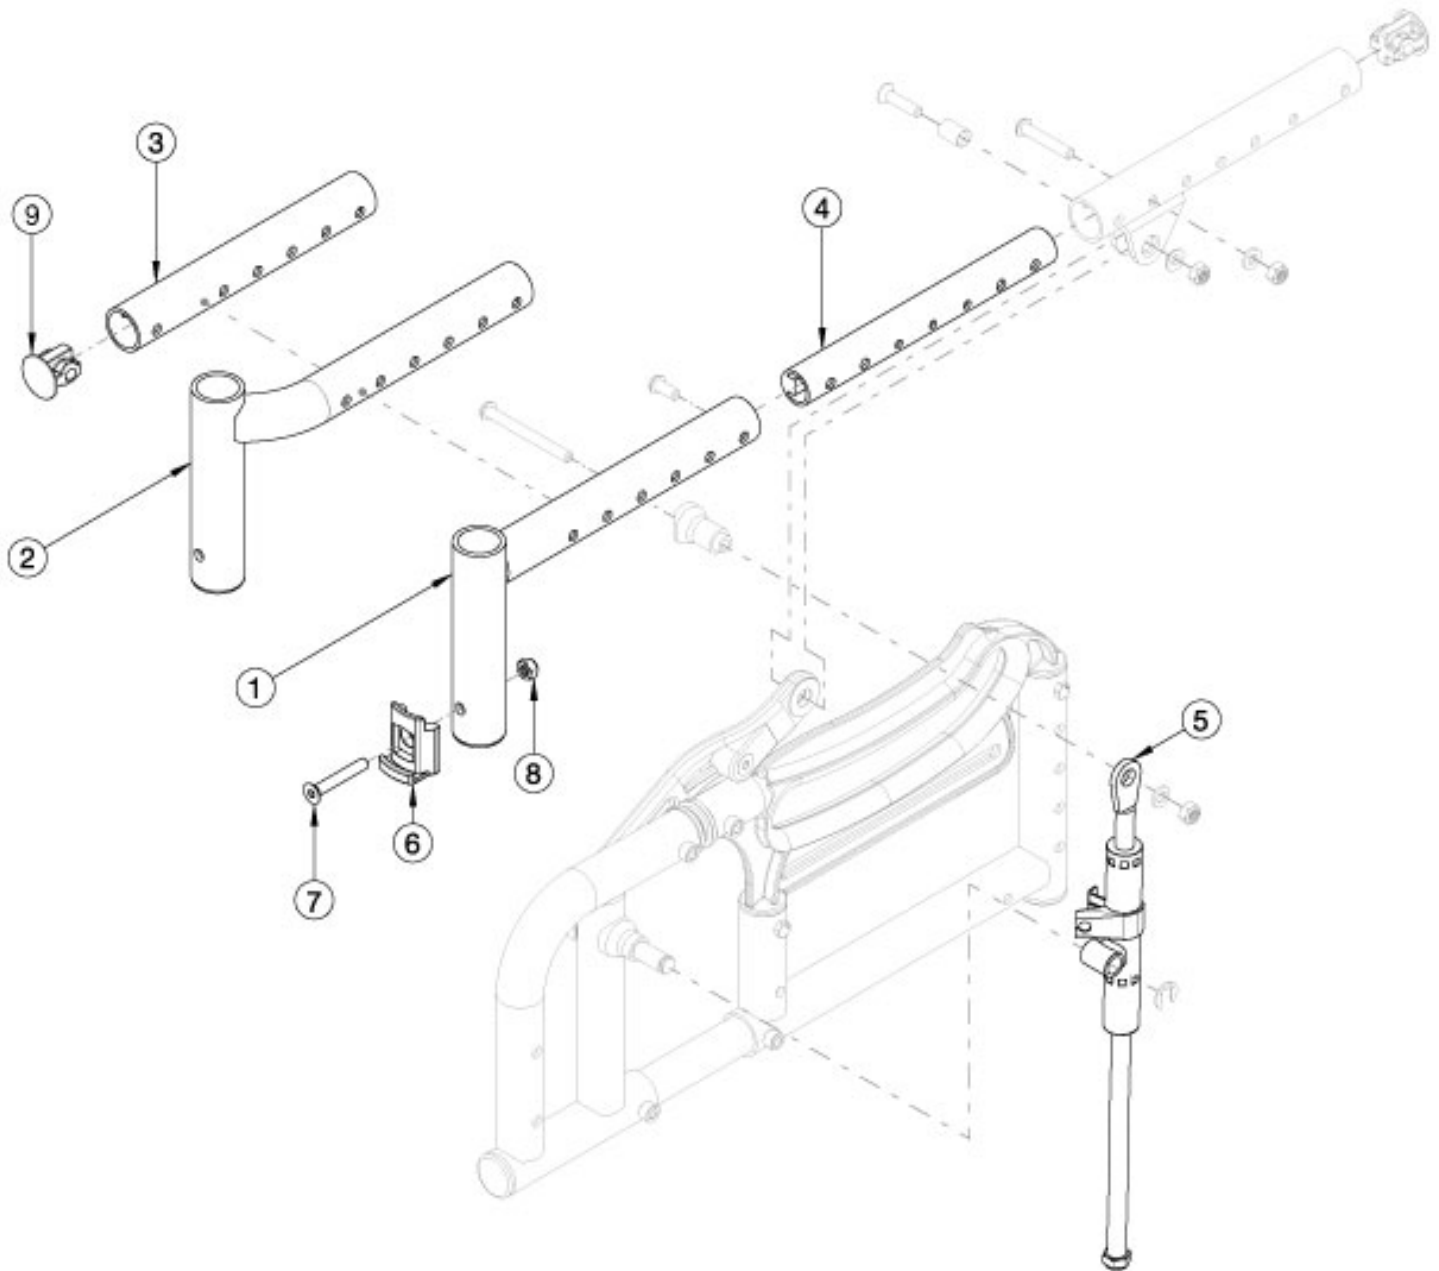

Arc Seat Frame - Growth

Is your depth changing? Will your existing seat frame achieve your new depth? If no, please select the appropriate seat frames below. Select color of parts based on Seat Frame color of chair.

Item Number	Part Number	Description	Quantity
1a, 4b, 6-8	113121_ _ _	Seat Frame Assembly, Standard, X-Short, Arc <i>Accommodates 12-15" Depths</i>	1
1b, 4a, 6-8	113122_ _ _	Seat Frame Assembly, Standard, Short, Arc <i>Accommodates 14-17" Depths</i>	1
1c, 4a, 6-8	113123_ _ _	Seat Frame Assembly, Standard, Medium, Arc	1